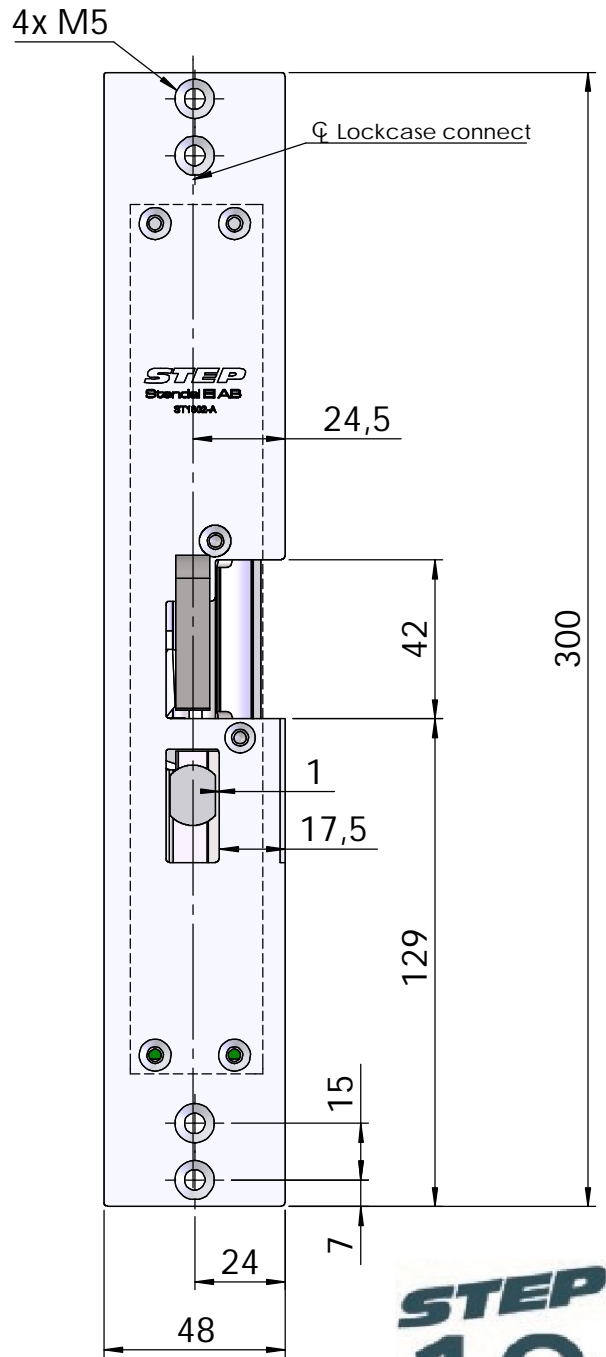

Montering för Connect

This document shall not be copied without owners written allowance and its content shall not be exposed for third part nor be used for unauthorized purpose.

Owner

Stendals EI AB

Title/Description

Step 18 med plan stolpe 300x48 plös 17,5mm
Montering för Connect

Drawing no.

ST1802-A

Scale

1:2