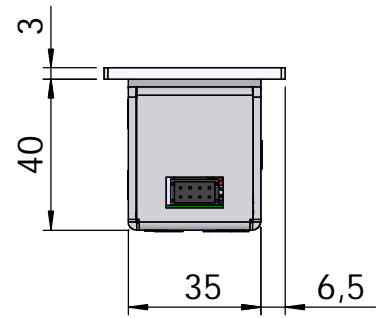

Montering för Connect

This document shall not be copied without owners written allowance and its content shall not be exposed for third part nor be used for unauthorized purpose.

Owner

Stendals EI AB

Title/Description

Step 18 med plan stolpe 300x48 plös 17,5mm
Montering för Connect

Drawing no.

ST1802-A

Scale

1:2