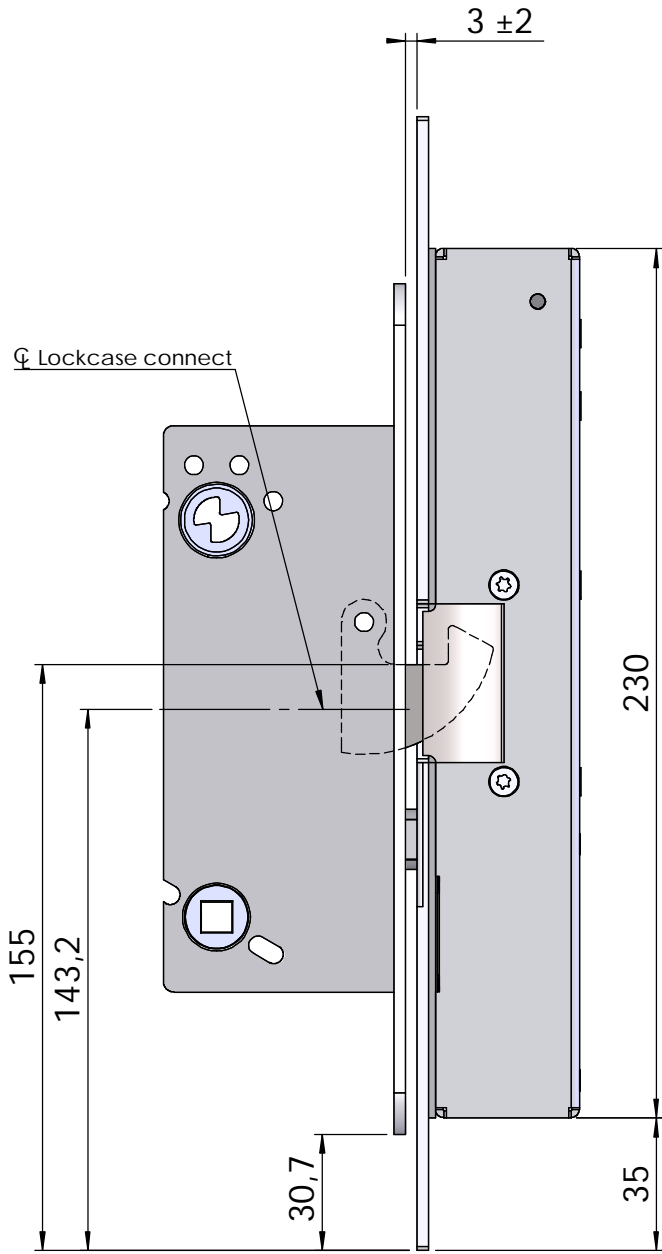

Montering för Connect

This document shall not be copied without owners written allowance and its content shall not be exposed for third part nor be used for unauthorized purpose.

Owner

Stendals EI AB

Title/Description

Step 18 med plan stolpe 300x48 plös 17,5mm
Montering för Connect

Drawing no.

ST1802-A

Scale

1:2

Montering för Møller Undall

STEP 18

This document shall not be copied without owners written allowance and its content shall not be exposed for third part nor be used for unauthorized purpose.

Owner
Stendals EI AB

Title/Description
**Step 18 med plan stolpe 300x48 plös 17,5mm
Montering för Møller Undall**

Drawing no.
ST1802-A

Scale
1:2