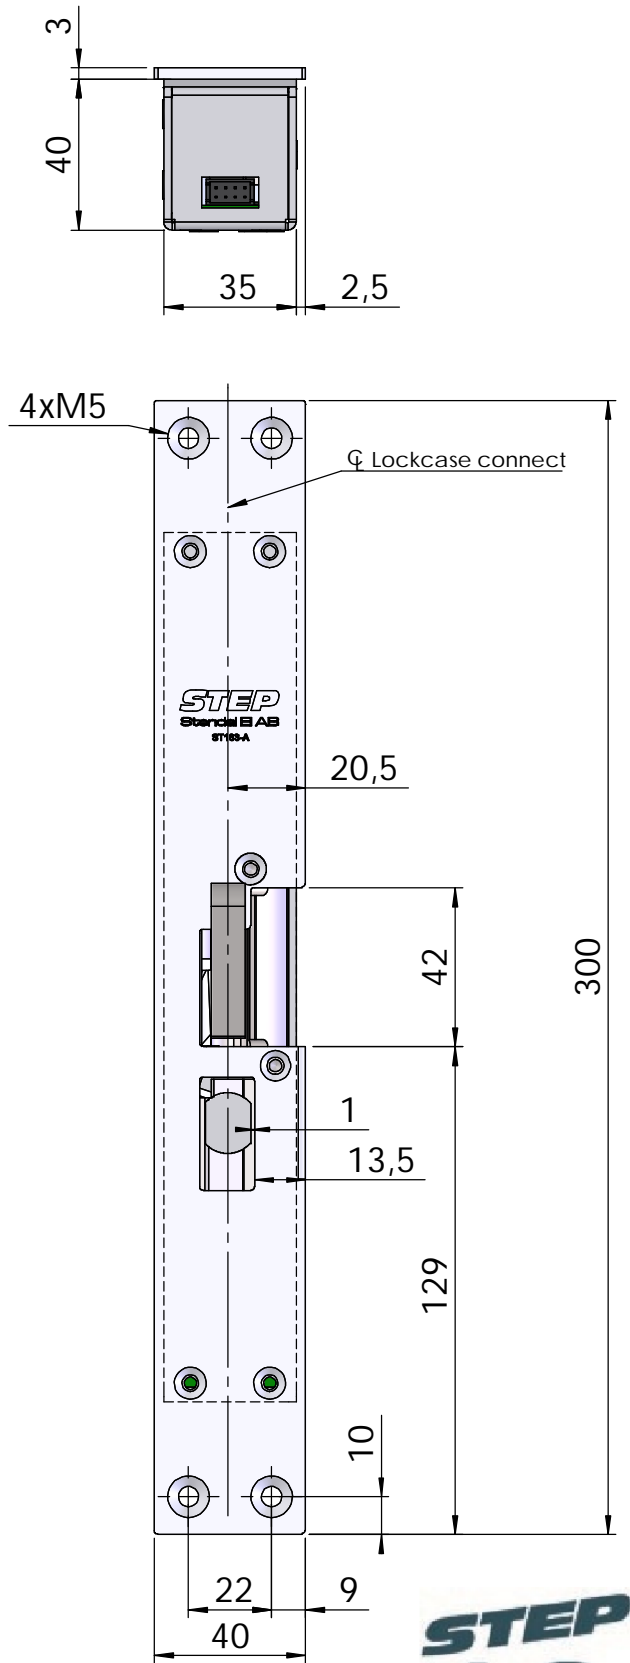

Montering för Connect

This document shall not be copied without owners written allowance and its content shall not be exposed for third part nor be used for unauthorized purpose.

Owner Stendals EI AB	Title/Description Step 18 med plan stolpe 300x40 plös 13,5mm Montering för Connect
Drawing no. ST183-A	Scale 1:2

Montering för Møller Undall

This document shall not be copied without owners written allowance and its content shall not be exposed for third part nor be used for unauthorized purpose.

Owner Stendals EI AB	Title/Description Step 18 med plan stolpe 300x40 plös 13,5mm Montering för Møller Undall
Drawing no. ST183-A	Scale 1:2