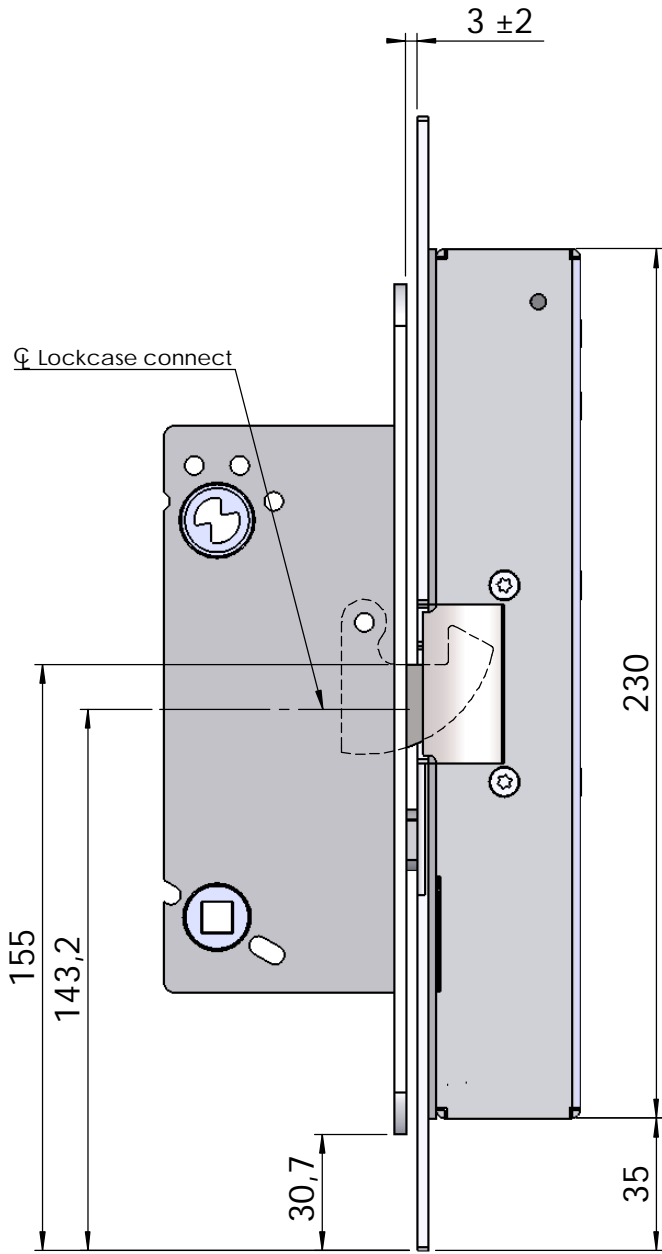

Montering för Connect

This document shall not be copied without owners written allowance and its content shall not be exposed for third part nor be used for unauthorized purpose.

Owner Stendals EI AB	Title/Description Step 18 med plan stolpe 300x40 plös 13,5mm Montering för Connect
Drawing no. ST183-A	Scale 1:2

Montering för Møller Undall

This document shall not be copied without owners written allowance and its content shall not be exposed for third part nor be used for unauthorized purpose.

Owner Stendals EI AB	Title/Description Step 18 med plan stolpe 300x40 plös 13,5mm Montering för Møller Undall
Drawing no. ST183-A	Scale 1:2