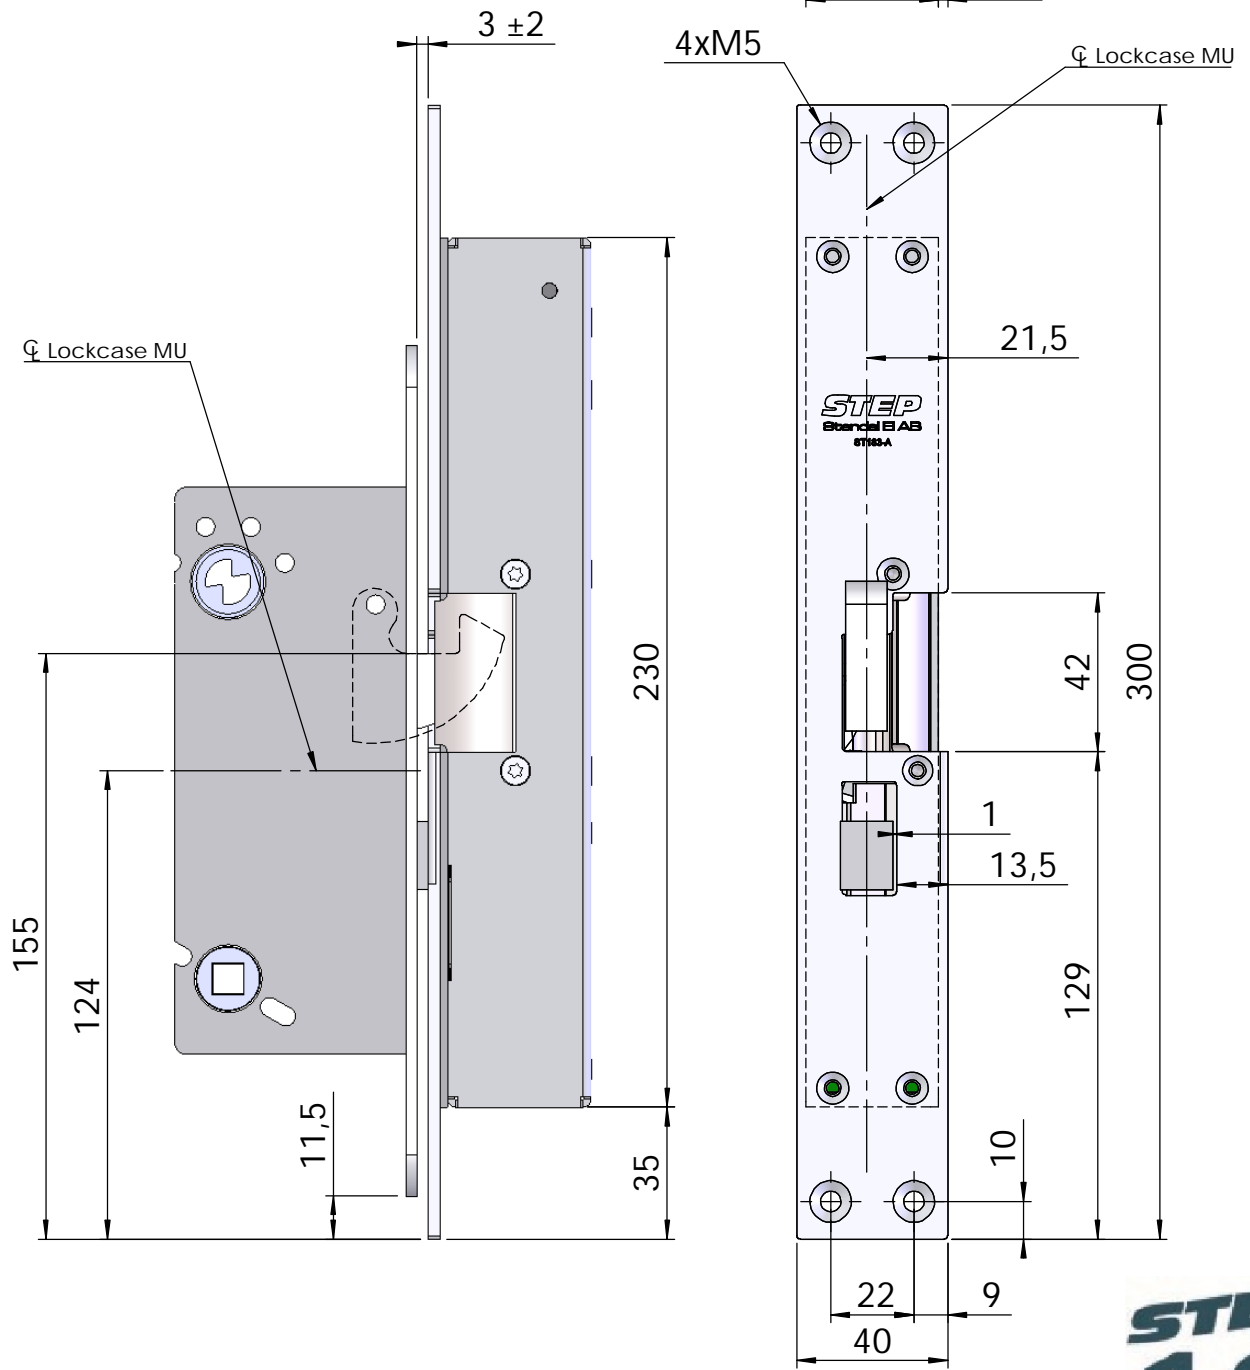

Montering för Connect

This document shall not be copied without owners written allowance and its content shall not be exposed for third part nor be used for unauthorized purpose.

Owner Stendals EI AB	Title/Description Step 18 med plan stolpe 300x40 plös 13,5mm Montering för Connect
Drawing no. ST183-A	Scale 1:2

Montering för Møller Undall

This document shall not be copied without owners written allowance and its content shall not be exposed for third part nor be used for unauthorized purpose.

Owner Stendals EI AB	Title/Description Step 18 med plan stolpe 300x40 plös 13,5mm Montering för Møller Undall
Drawing no. ST183-A	Scale 1:2