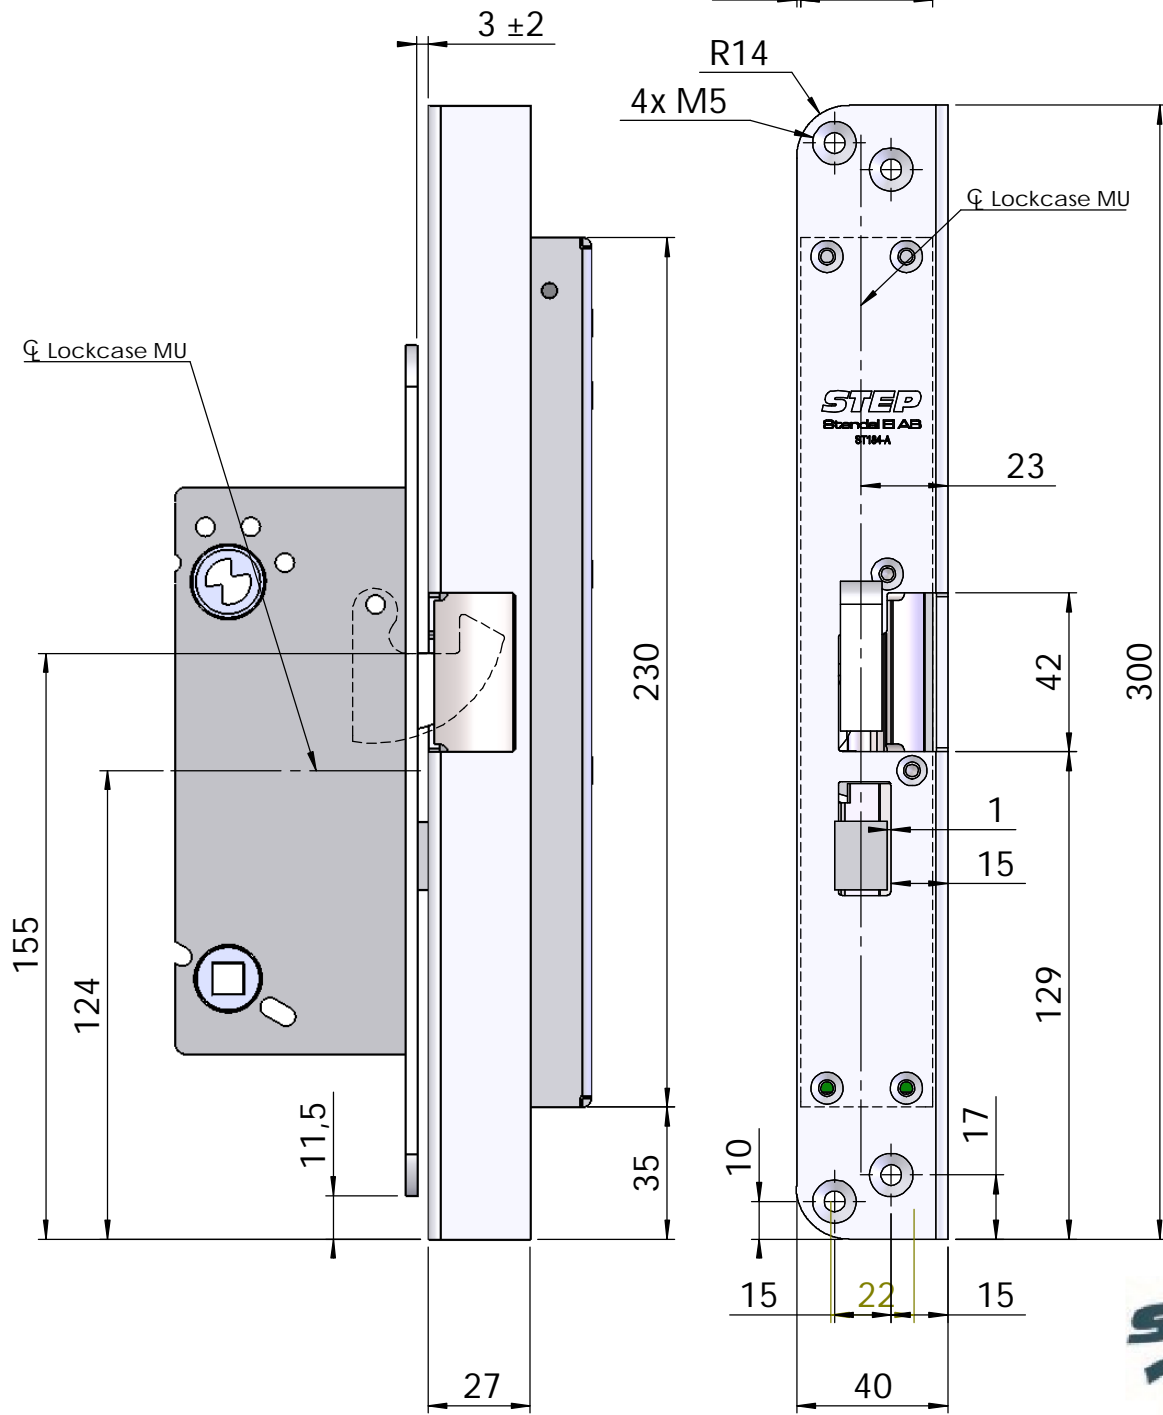

Montering för Connect

This document shall not be copied without owners written allowance and its content shall not be exposed for third part nor be used for unauthorized purpose.

A	Owner	Title/Description	
	Stendals EI AB	Step 18 med vinklad stolpe 300x40 plös 15mm Montering för Connect	
	Drawing no.	ST184-A	Scale
			1:2

Montering för Møller Undall

This document shall not be copied without owners written allowance and its content shall not be exposed for third part nor be used for unauthorized purpose.

A	Owner	Title/Description	
	Stendals EI AB	Step 18 med vinklad stolpe 300x40 plös 15mm Montering för Møller Undall	
	Drawing no.	ST184-A	Scale
			1:2