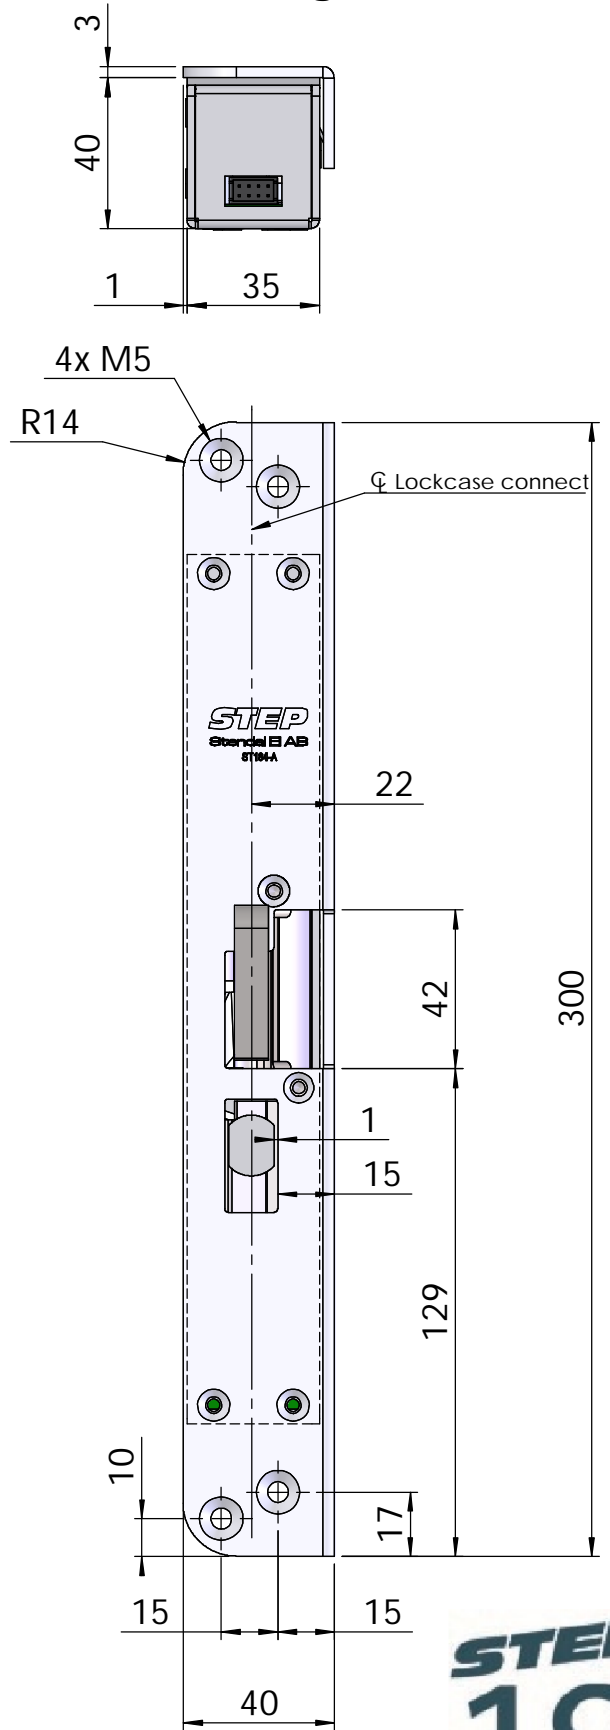

Montering för Connect

This document shall not be copied without owners written allowance and its content shall not be exposed for third part nor be used for unauthorized purpose.

A	Owner	Title/Description	
	Stendals EI AB	Step 18 med vinklad stolpe 300x40 plös 15mm Montering för Connect	
	Drawing no.	ST184-A	Scale
			1:2

Montering för Møller Undall

This document shall not be copied without owners written allowance and its content shall not be exposed for third part nor be used for unauthorized purpose.

A	Owner	Title/Description	
	Stendals EI AB	Step 18 med vinklad stolpe 300x40 plös 15mm Montering för Møller Undall	
	Drawing no.	ST184-A	Scale
			1:2