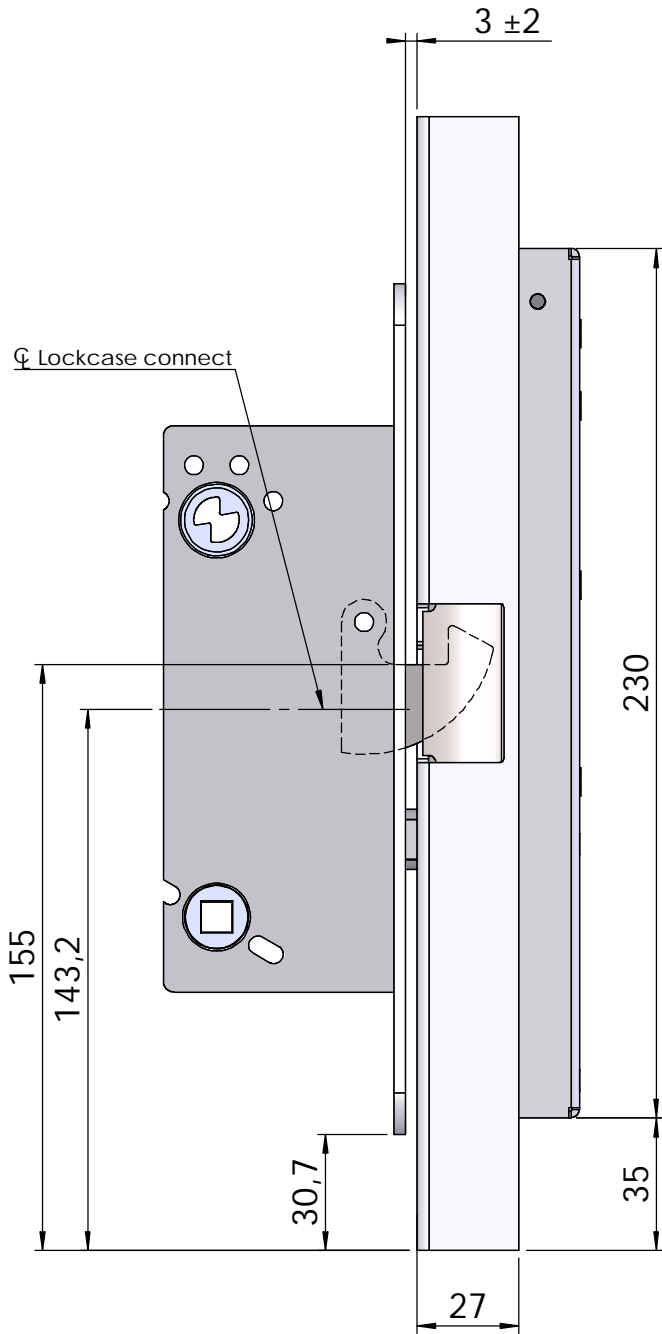

Montering för Connect

This document shall not be copied without owners written allowance and its content shall not be exposed for third part nor be used for unauthorized purpose.

A	Owner	Title/Description	
	Stendals EI AB	Step 18 med vinklad stolpe 300x40 plös 15mm Montering för Connect	
	Drawing no.	ST184-A	Scale
			1:2

Montering för Møller Undall

This document shall not be copied without owners written allowance and its content shall not be exposed for third part nor be used for unauthorized purpose.

A	Owner	Title/Description	
	Stendals EI AB	Step 18 med vinklad stolpe 300x40 plös 15mm Montering för Møller Undall	
	Drawing no.	ST184-A	Scale
			1:2