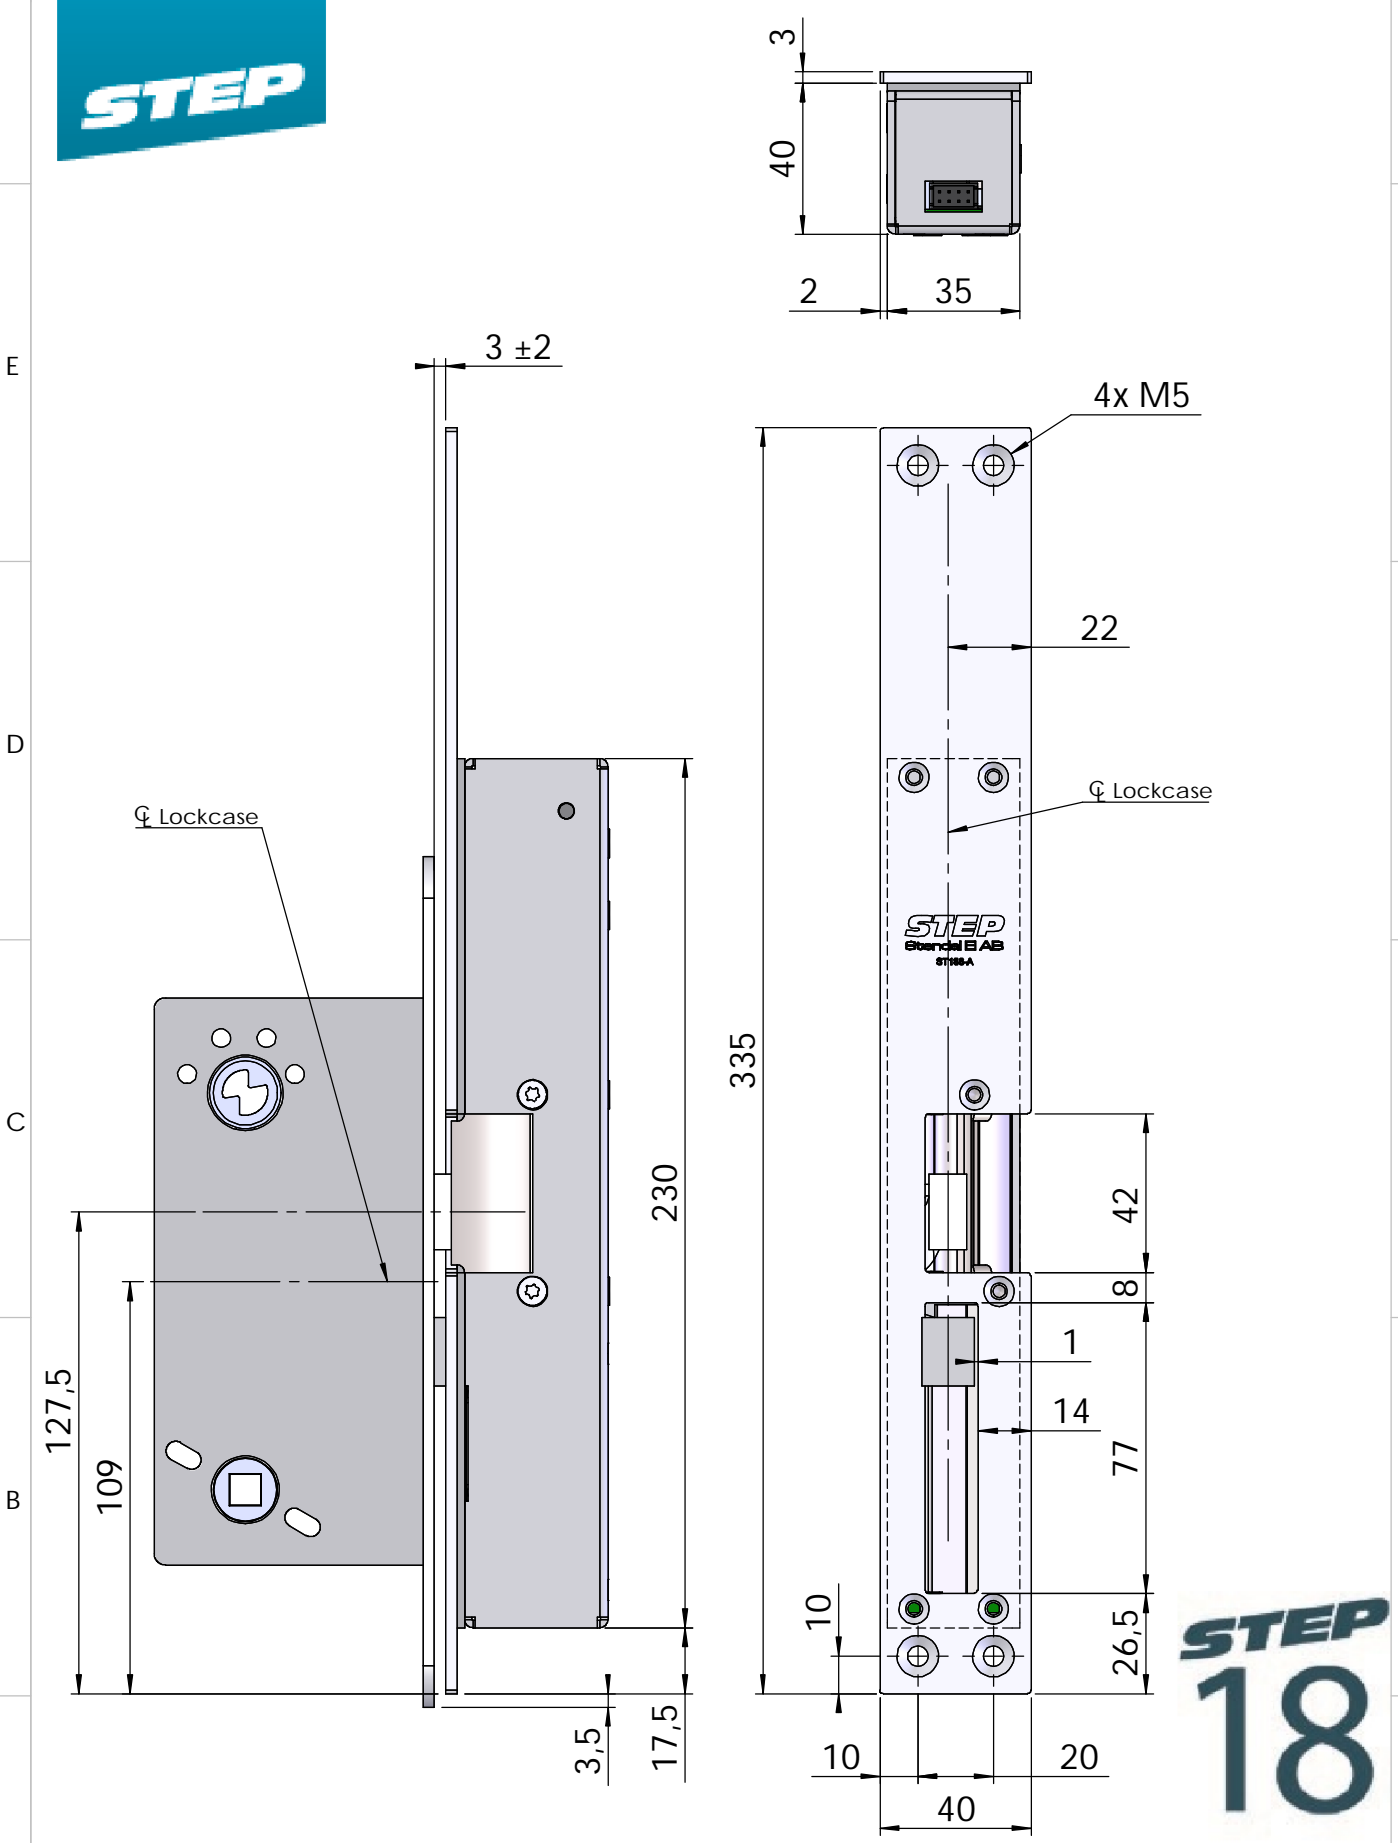

Montering för Modul

This document shall not be copied without owners written allowance and its content shall not be exposed for third part nor be used for unauthorized purpose.

Owner Stendals EI AB	Title/Description Step 18 med plan stolpe 335x40 plös 14mm Montering för Modul
Drawing no. ST188-A	Scale 1:2

Montering för Fas 981

This document shall not be copied without owners written allowance and its content shall not be exposed for third part nor be used for unauthorized purpose.

<p>Owner</p> <h2>Stendals EI AB</h2>	<p>Title/Description</p> <p>Step 18 med plan stolpe 335x40 plös 14mm Montering för Fas 981</p> <p>Drawing no.</p> <p>ST188-A</p> <p>Scale</p> <p>1:2</p>
--------------------------------------	--