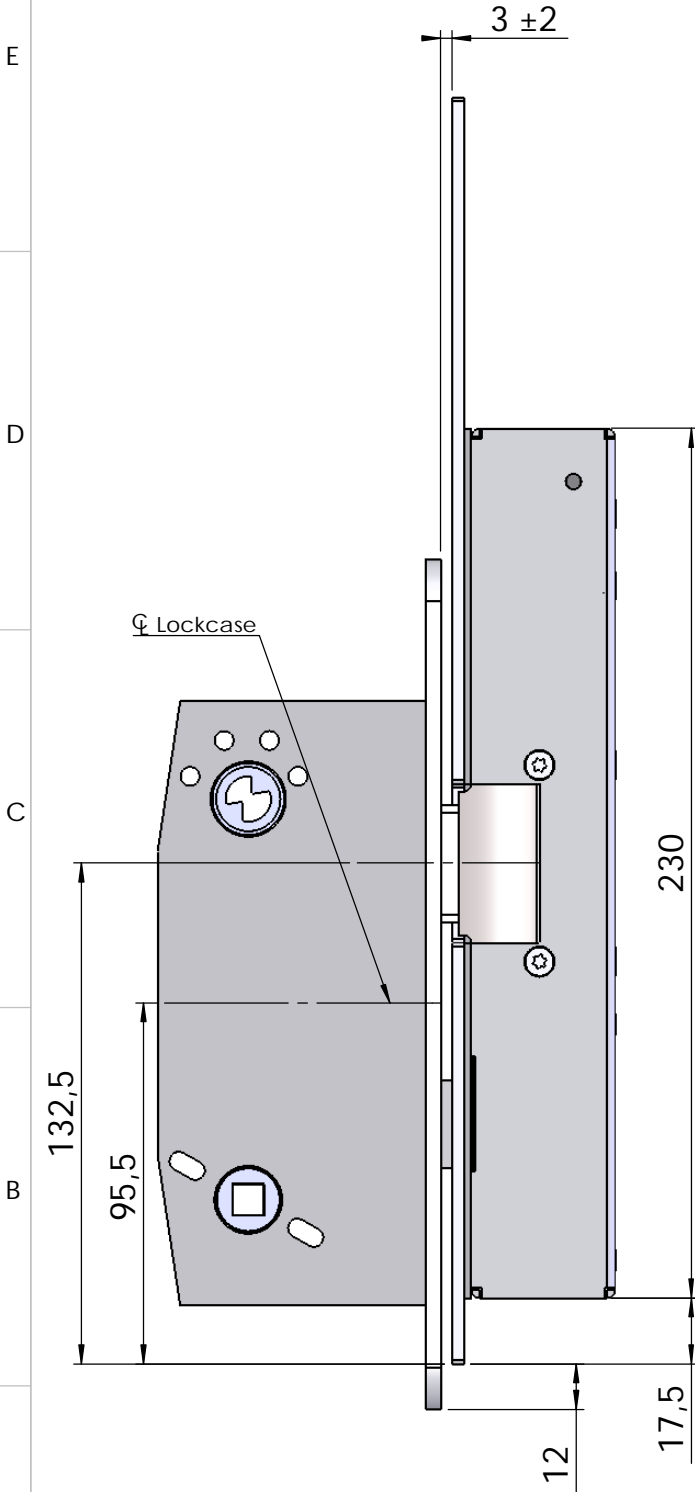

Montering för Modul

This document shall not be copied without owners written allowance and its content shall not be exposed for third part nor be used for unauthorized purpose.

Owner Stendals EI AB	Title/Description Step 18 med plan stolpe 335x40 plös 14mm Montering för Modul
Drawing no. ST188-A	Scale 1:2

Montering för Fas 981

This document shall not be copied without owners written allowance and its content shall not be exposed for third part nor be used for unauthorized purpose.

<p>Owner</p> <h2>Stendals EI AB</h2>	<p>Title/Description</p> <p>Step 18 med plan stolpe 335x40 plös 14mm Montering för Fas 981</p> <p>Drawing no.</p> <p>ST188-A</p> <p>Scale</p> <p>1:2</p>
--------------------------------------	--