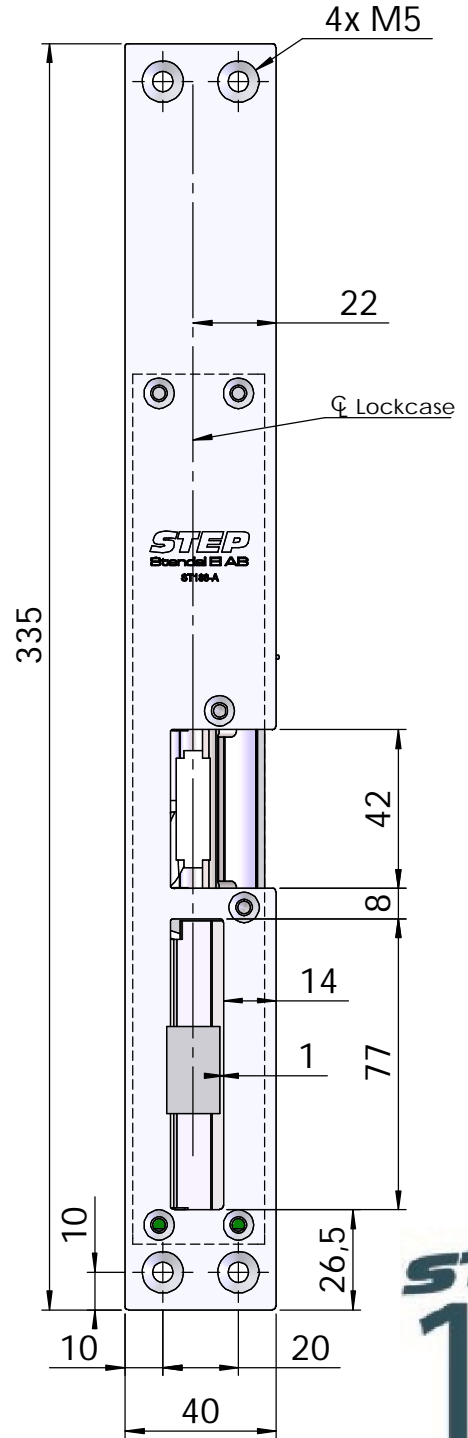

Montering för Modul

This document shall not be copied without owners written allowance and its content shall not be exposed for third part nor be used for unauthorized purpose.

Owner Stendals EI AB	Title/Description Step 18 med plan stolpe 335x40 plös 14mm Montering för Modul
Drawing no. ST188-A	Scale 1:2

Montering för Fas 981

This document shall not be copied without owners written allowance and its content shall not be exposed for third part nor be used for unauthorized purpose.

<p>Owner</p> <h2>Stendals EI AB</h2>	<p>Title/Description</p> <p>Step 18 med plan stolpe 335x40 plös 14mm Montering för Fas 981</p> <p>Drawing no.</p> <p>ST188-A</p> <p>Scale</p> <p>1:2</p>
--------------------------------------	--