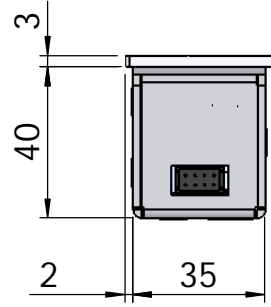

Montering för Modul

This document shall not be copied without owners written allowance and its content shall not be exposed for third part nor be used for unauthorized purpose.

Owner Stendals EI AB	Title/Description Step 18 med plan stolpe 335x40 plös 14mm Montering för Modul
Drawing no. ST188-A	Scale 1:2

Montering för Fas 981

This document shall not be copied without owners written allowance and its content shall not be exposed for third part nor be used for unauthorized purpose.

<p>Owner</p> <h2>Stendals EI AB</h2>	<p>Title/Description</p> <p>Step 18 med plan stolpe 335x40 plös 14mm Montering för Fas 981</p> <p>Drawing no.</p> <p>ST188-A</p> <p>Scale</p> <p>1:2</p>
--------------------------------------	--