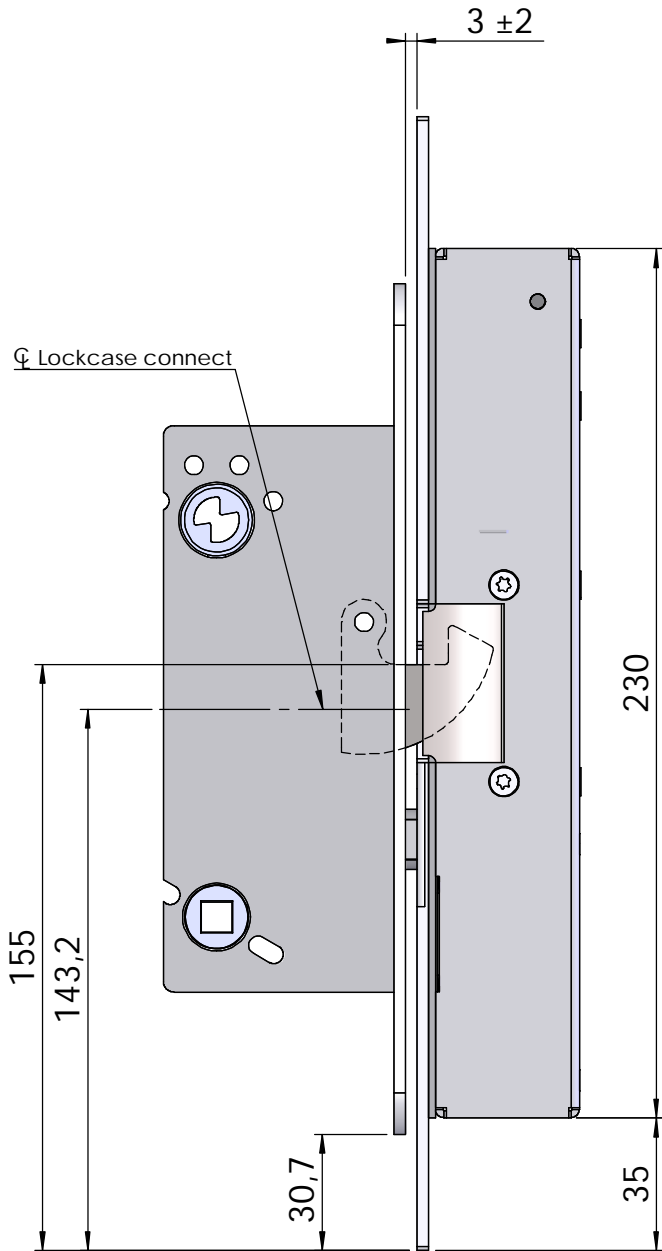

Montering för Connect

This document shall not be copied without owners written allowance and its content shall not be exposed for third part nor be used for unauthorized purpose.

Owner
Stendals EI AB

Title/Description
Plan stolpe för Step 18, plös 11,5mm
Montering för Connect

Drawing no. **ST195-A**

Scale
1:2

Montering för Møller Undall

STEP 18

This document shall not be copied without owners written allowance and its content shall not be exposed for third part nor be used for unauthorized purpose.

Owner
Stendals EI AB

Title/Description
Plan stolpe för Step 18, plös 11,5mm
Montering för Møller Undall

Drawing no.
ST195-A

Scale
1:2