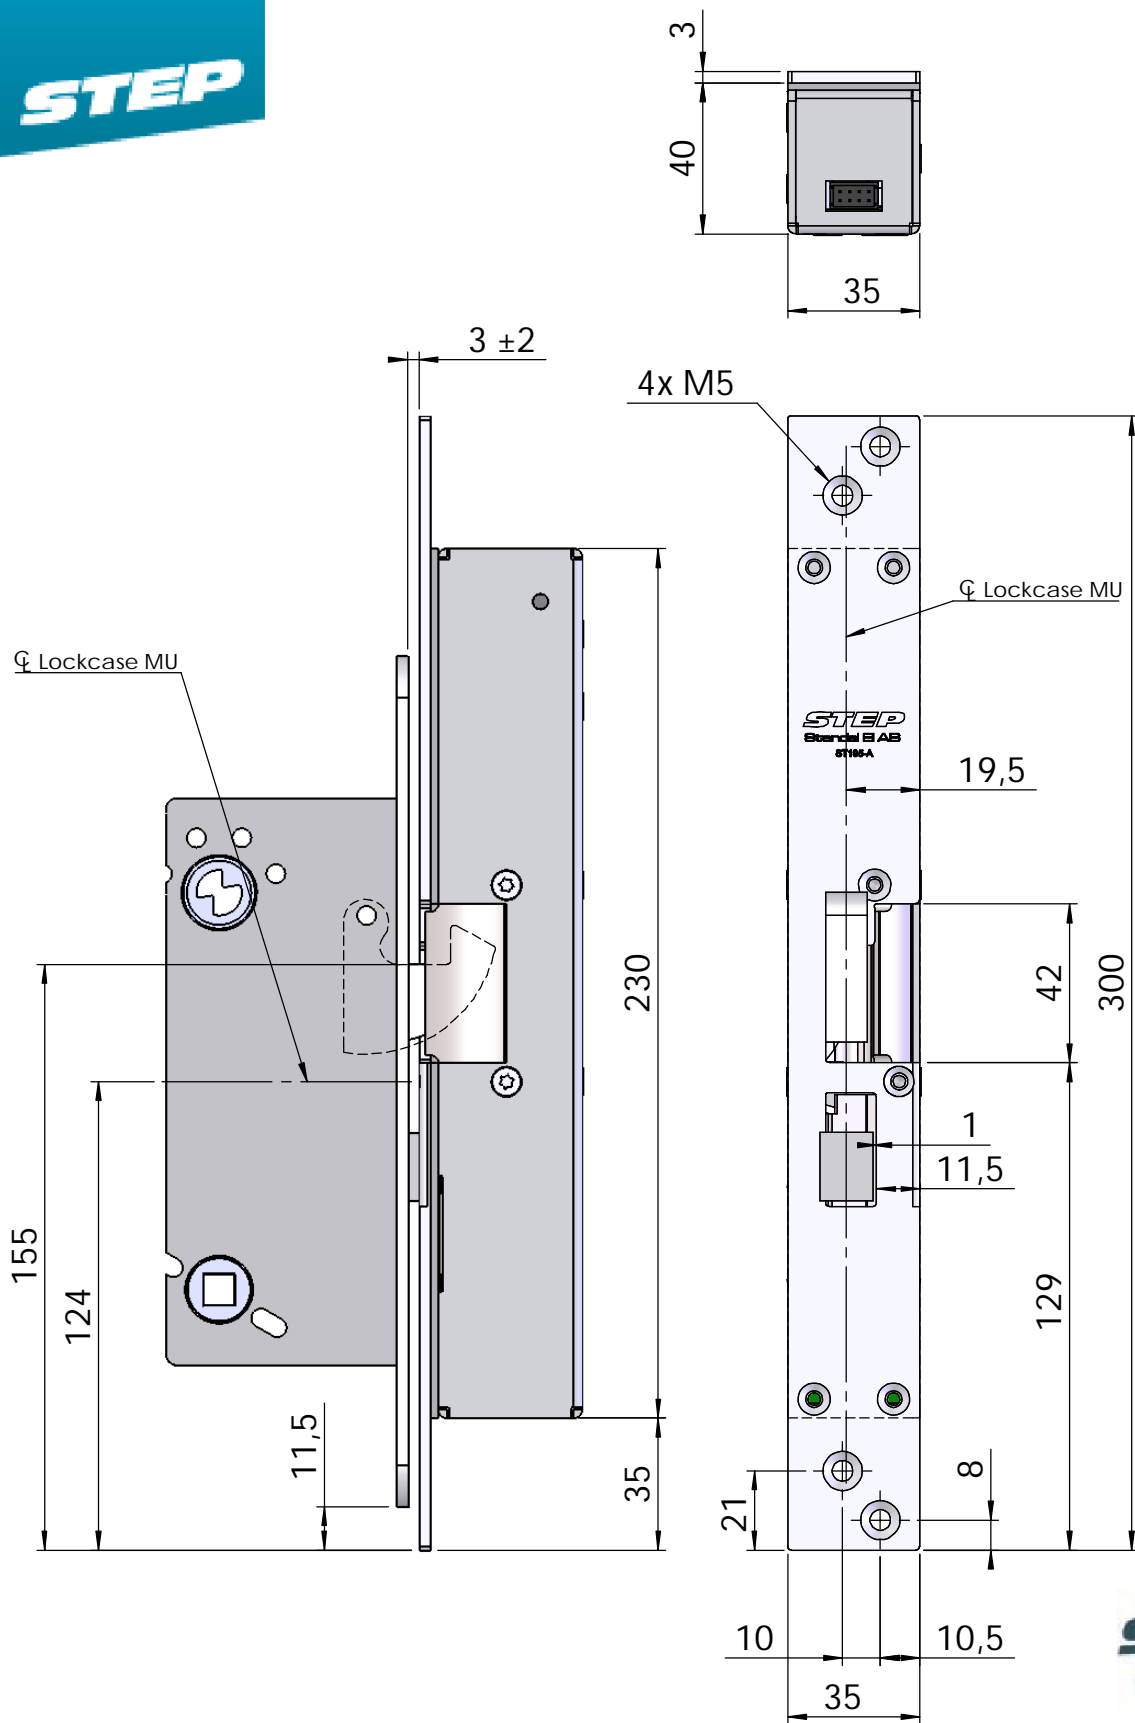

Montering för Connect

This document shall not be copied without owners written allowance and its content shall not be exposed for third part nor be used for unauthorized purpose.

Owner
Stendals EI AB

Title/Description
Plan stolpe för Step 18, plös 11,5mm
Montering för Connect

Drawing no. **ST195-A**

Scale
1:2

Montering för Møller Undall

STEP 18

This document shall not be copied without owners written allowance and its content shall not be exposed for third part nor be used for unauthorized purpose.

Owner
Stendals EI AB

Title/Description
Plan stolpe för Step 18, plös 11,5mm
Montering för Møller Undall

Drawing no.
ST195-A

Scale
1:2