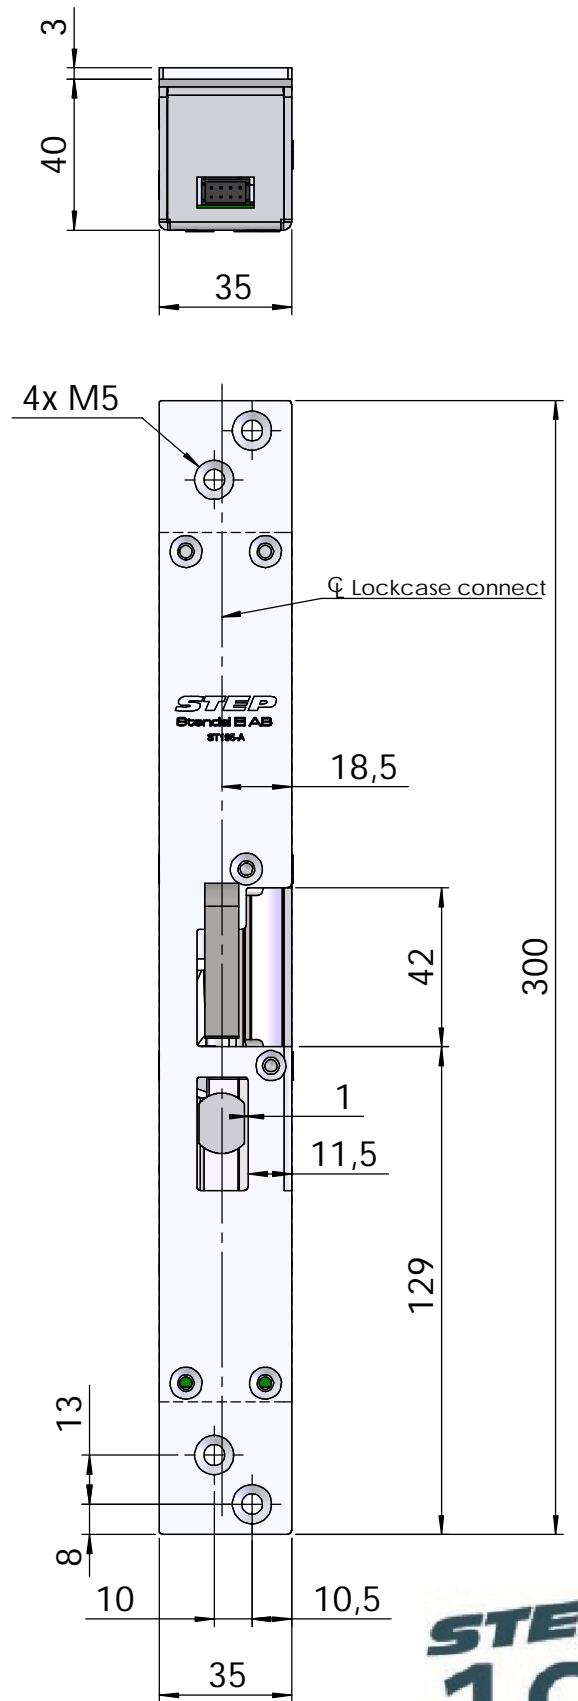

Montering för Connect

This document shall not be copied without owners written allowance and its content shall not be exposed for third part nor be used for unauthorized purpose.

Owner
Stendals EI AB

Title/Description
Plan stolpe för Step 18, plös 11,5mm
Montering för Connect

Drawing no. **ST195-A**

Scale
1:2

Montering för Møller Undall

STEP 18

This document shall not be copied without owners written allowance and its content shall not be exposed for third part nor be used for unauthorized purpose.

Owner
Stendals EI AB

Title/Description
Plan stolpe för Step 18, plös 11,5mm
Montering för Møller Undall

Drawing no.
ST195-A

Scale
1:2