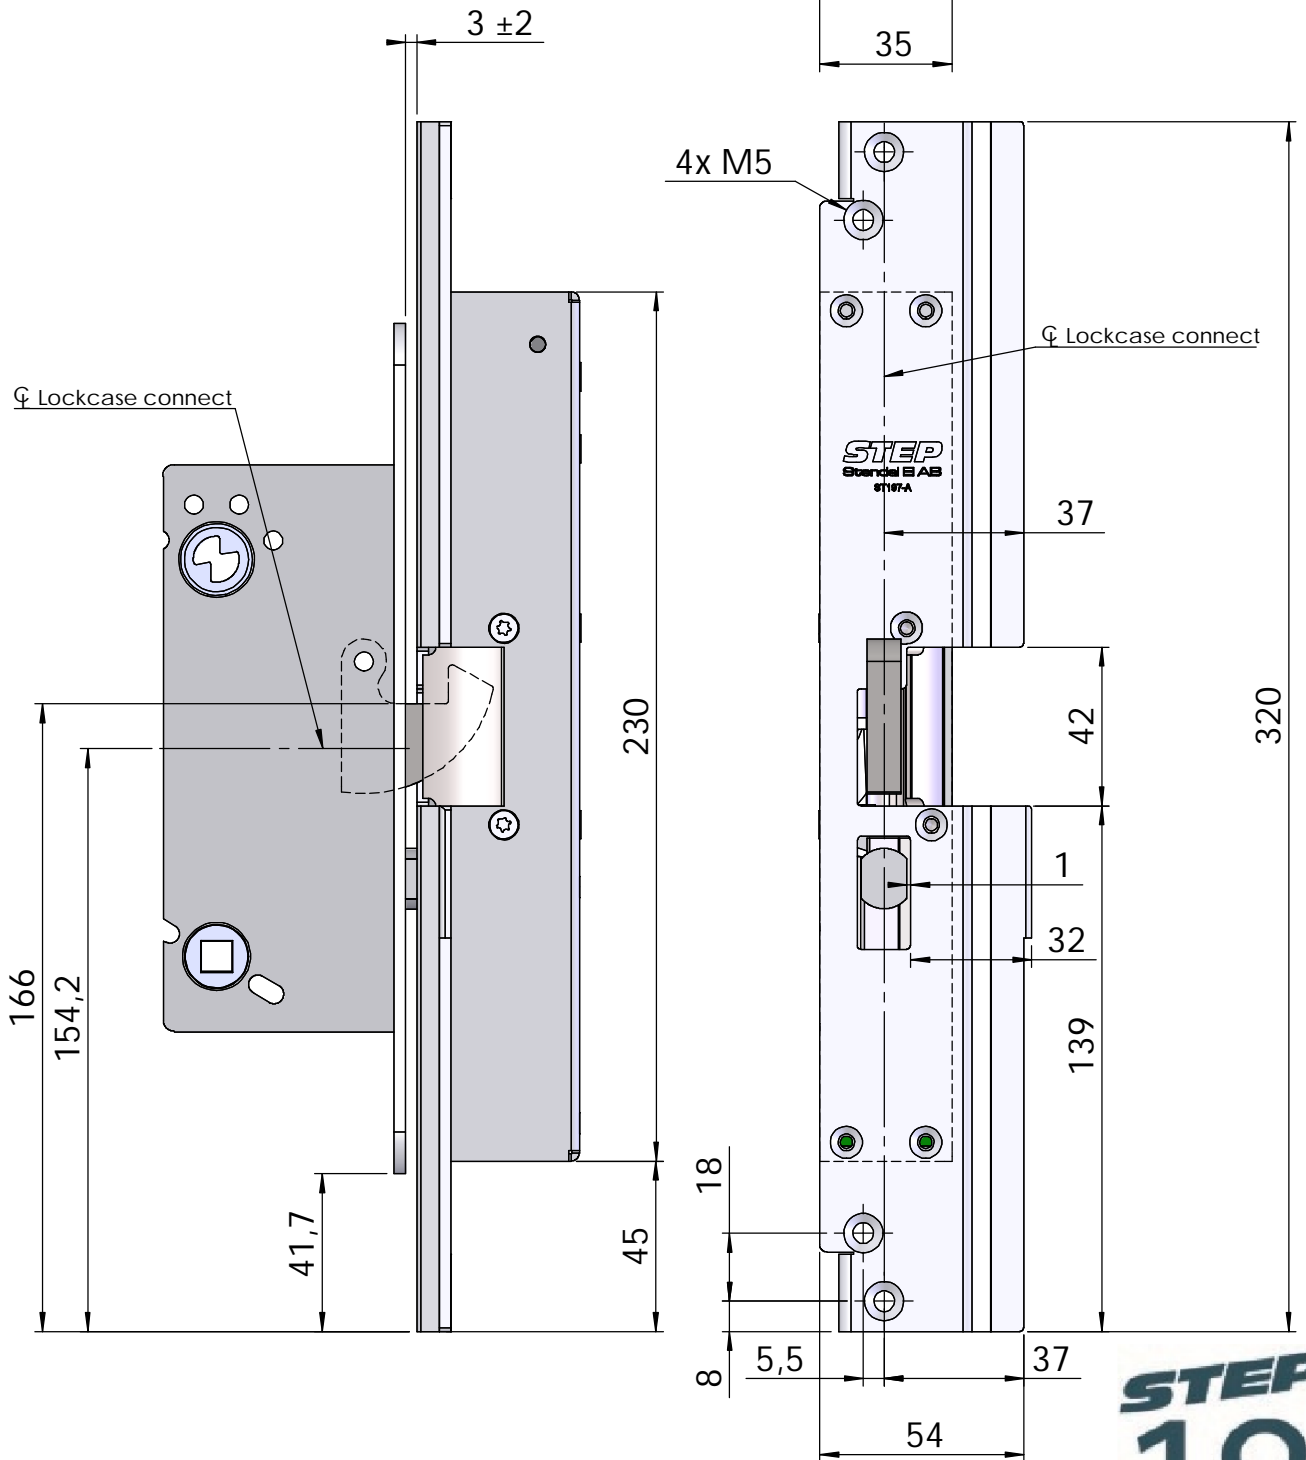

Montering för Connect

This document shall not be copied without owners written allowance and its content shall not be exposed for third part nor be used for unauthorized purpose.

A	Owner	Title/Description	Scale
	Stendals EI AB	Stolpe för Step 18, Schucko ADS 80, plös 32mm Montering för Connect	
		Drawing no.	
		ST197-A	

Montering för Møller Undall

This document shall not be copied without owners written allowance and its content shall not be exposed for third part nor be used for unauthorized purpose.

A	Owner	Title/Description	Scale
	Stendals EI AB	Stolpe för Step 18, Schucko ADS 80, plös 32mm Montering för Møller Undall	
		Drawing no.	
		ST197-A	