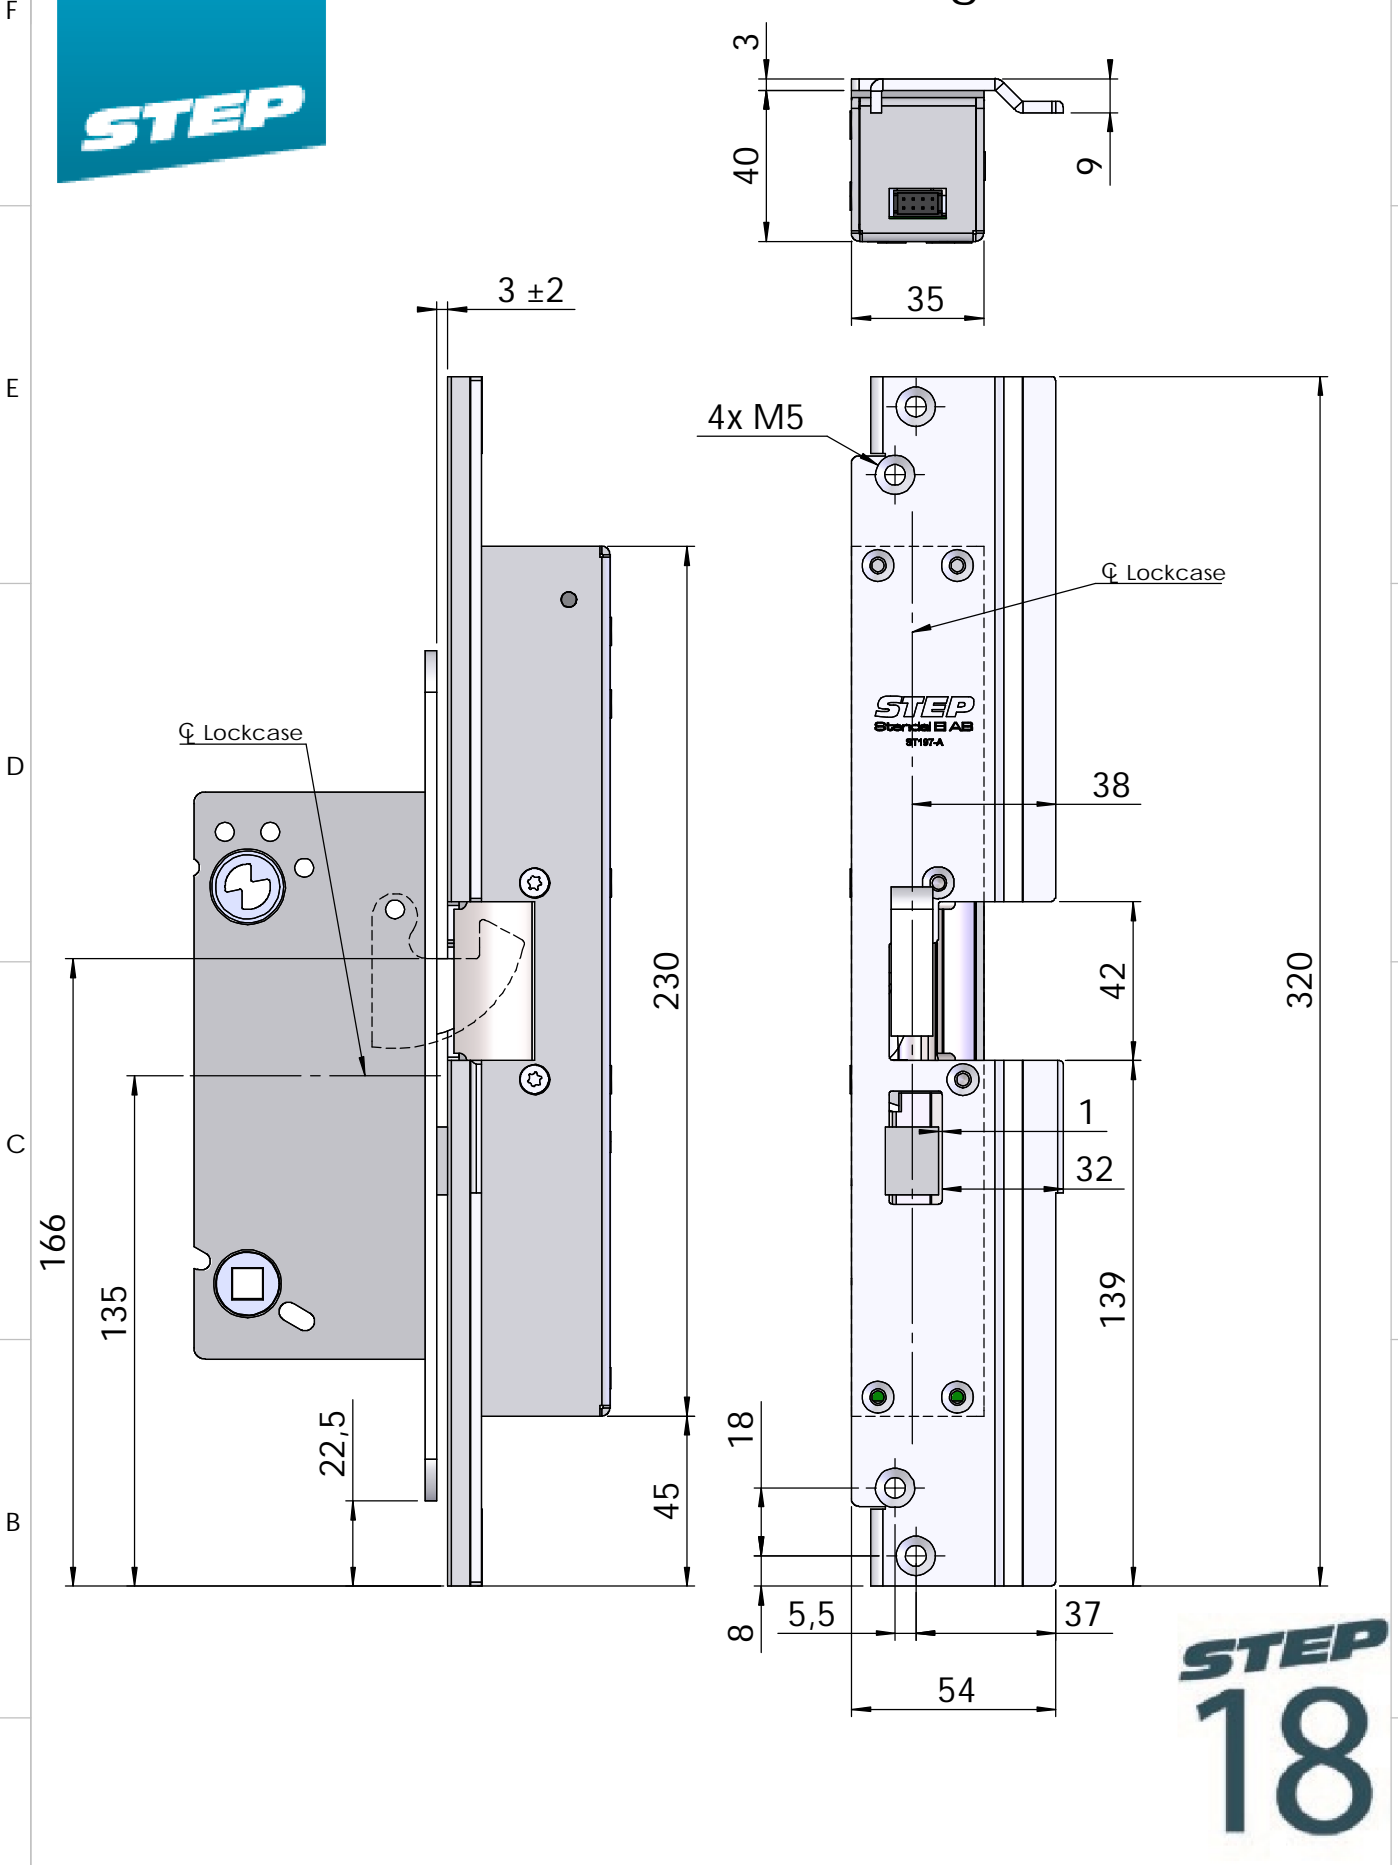

Montering för Connect

This document shall not be copied without owners written allowance and its content shall not be exposed for third part nor be used for unauthorized purpose.

A	Owner	Title/Description	Scale
	Stendals EI AB	Stolpe för Step 18, Schucko ADS 80, plös 32mm Montering för Connect	
		Drawing no.	
		ST197-A	

Montering för Møller Undall

This document shall not be copied without owners written allowance and its content shall not be exposed for third part nor be used for unauthorized purpose.

A	Owner	Title/Description	Scale
	Stendals EI AB	Stolpe för Step 18, Schucko ADS 80, plös 32mm Montering för Møller Undall	
		Drawing no.	
		ST197-A	