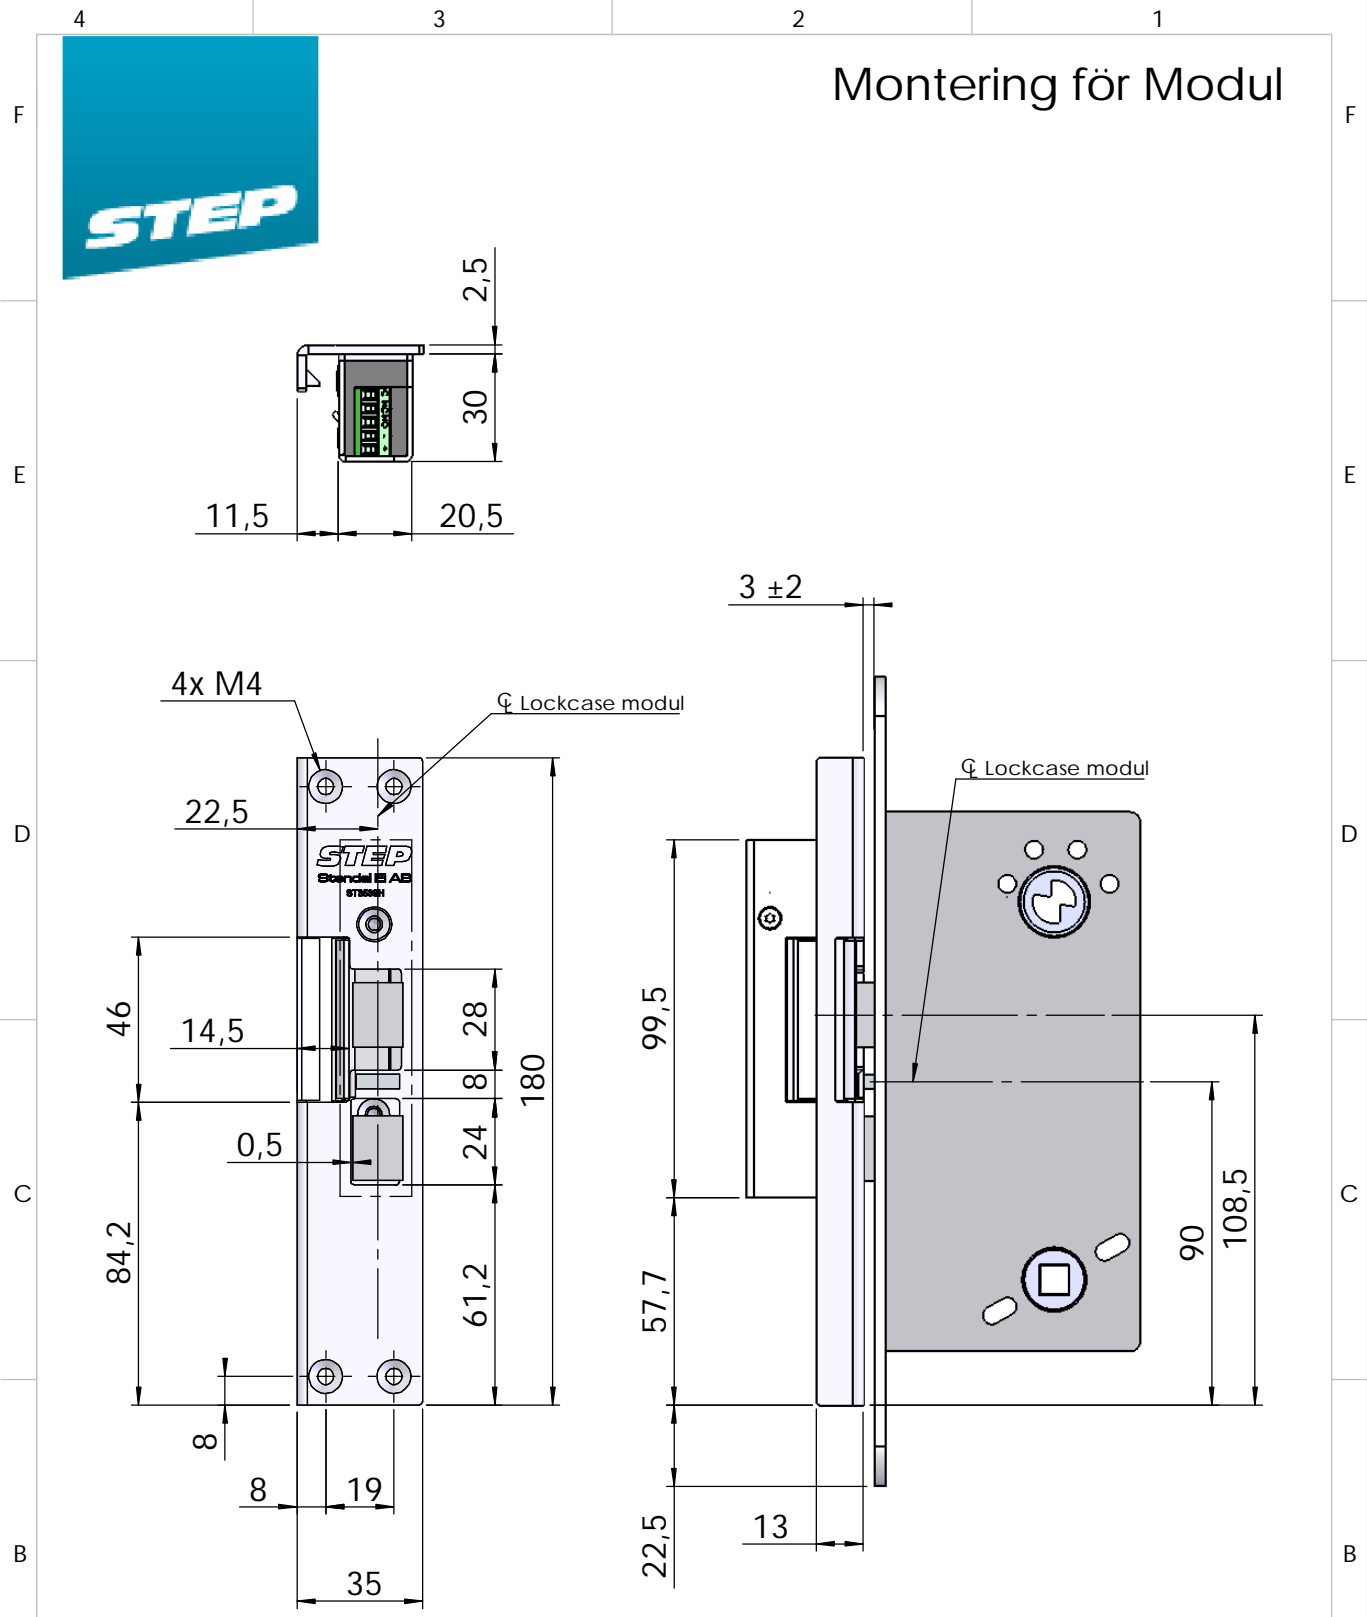

Montering för Modul

This document shall not be copied without owners written allowance and its content shall not be exposed for third part nor be used for unauthorized purpose.

Owner
Stendals EI AB

Title/Description
Motsvarar 511, Connect till modul, höger
Montering för Modul

Drawing no.
ST3539H

Scale
1:2