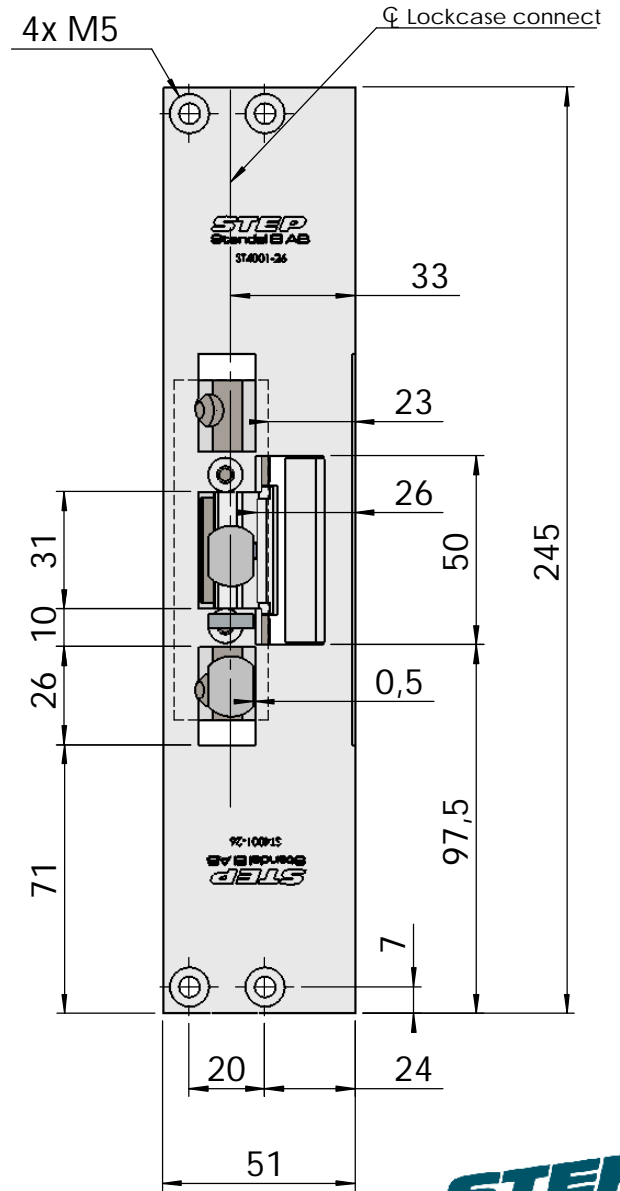

Montering för Connect

This document shall not be copied without owners written allowance and its content shall not be exposed for third part nor be used for unauthorized purpose.

Owner
Stendals EI AB

Title/Description
STEP 40 med plan stolpe plös 26mm
Montering för Connect

Drawing no.
ST4001-26

Scale
1:2

Montering för Modul

This document shall not be copied without owners written allowance and its content shall not be exposed for third part nor be used for unauthorized purpose.

Owner
Stendals EI AB

Title/Description
**STEP 40 med plan stolpe plös 26mm
Montering för Modul**

Drawing no.
ST4001-26

Scale
1:2