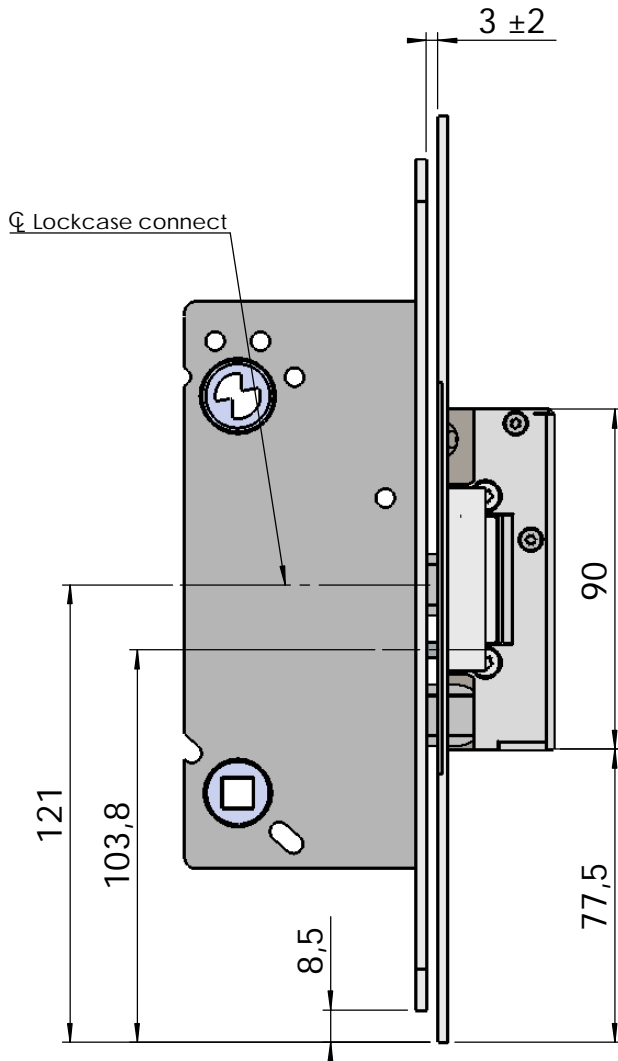

Montering för Connect

This document shall not be copied without owners written allowance and its content shall not be exposed for third part nor be used for unauthorized purpose.

Owner
Stendals EI AB

Title/Description
STEP 40 med plan stolpe plös 26mm
Montering för Connect

Drawing no.
ST4001-26

Scale
1:2

Montering för Modul

This document shall not be copied without owners written allowance and its content shall not be exposed for third part nor be used for unauthorized purpose.

Owner
Stendals EI AB

Title/Description
**STEP 40 med plan stolpe plös 26mm
Montering för Modul**

Drawing no.
ST4001-26

Scale
1:2