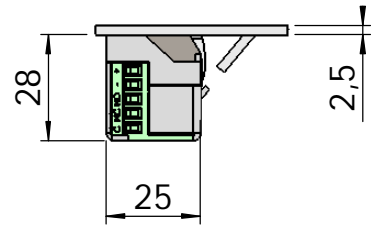

Montering för Connect

This document shall not be copied without owners written allowance and its content shall not be exposed for third part nor be used for unauthorized purpose.

Owner
Stendals EI AB

Title/Description
STEP 40 med plan stolpe plös 26mm
Montering för Connect

Drawing no.
ST4001-26

Scale
1:2

Montering för Modul

This document shall not be copied without owners written allowance and its content shall not be exposed for third part nor be used for unauthorized purpose.

Owner
Stendals EI AB

Title/Description
**STEP 40 med plan stolpe plös 26mm
Montering för Modul**

Drawing no.
ST4001-26

Scale
1:2