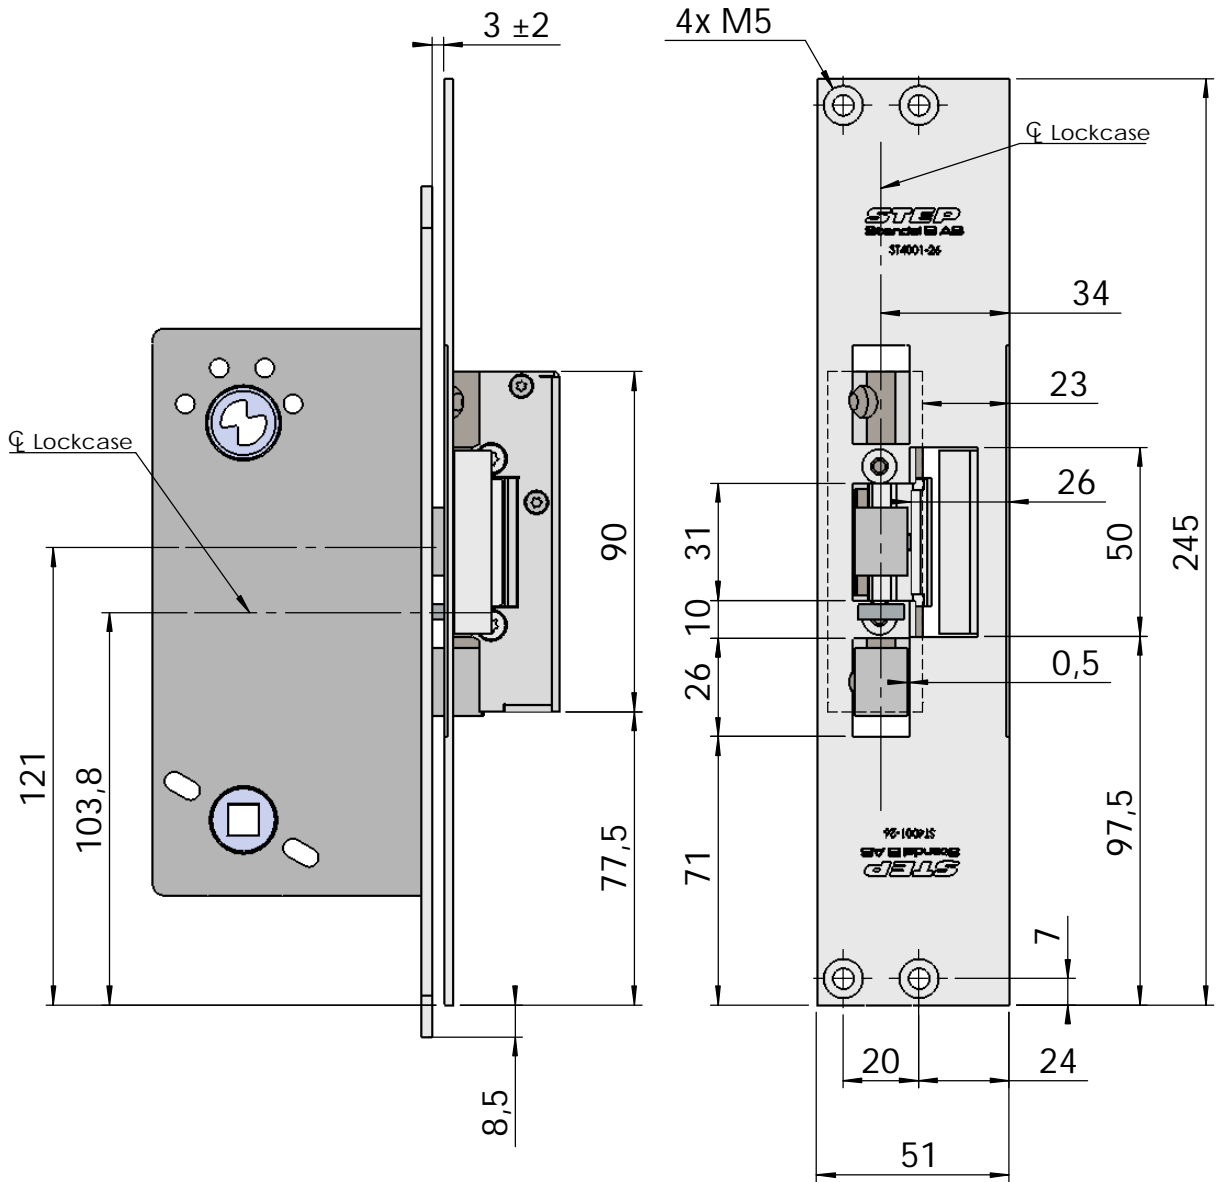

Montering för Connect

This document shall not be copied without owners written allowance and its content shall not be exposed for third part nor be used for unauthorized purpose.

Owner
Stendals EI AB

Title/Description
STEP 40 med plan stolpe plös 26mm
Montering för Connect

Drawing no.
ST4001-26

Scale
1:2

Montering för Modul

This document shall not be copied without owners written allowance and its content shall not be exposed for third part nor be used for unauthorized purpose.

Owner
Stendals EI AB

Title/Description
**STEP 40 med plan stolpe plös 26mm
Montering för Modul**

Drawing no.
ST4001-26

Scale
1:2