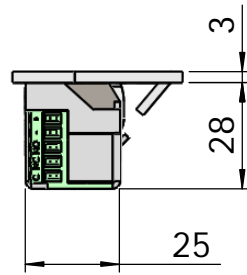

Montering för Modul

This document shall not be copied without owners written allowance and its content shall not be exposed for third part nor be used for unauthorized purpose.

Owner
Stendals EI AB

Title/Description
**STEP 40 med plan stolpe plös 20mm
Montering för Modul**

Drawing no. **ST4030V-20**

Scale
1:2