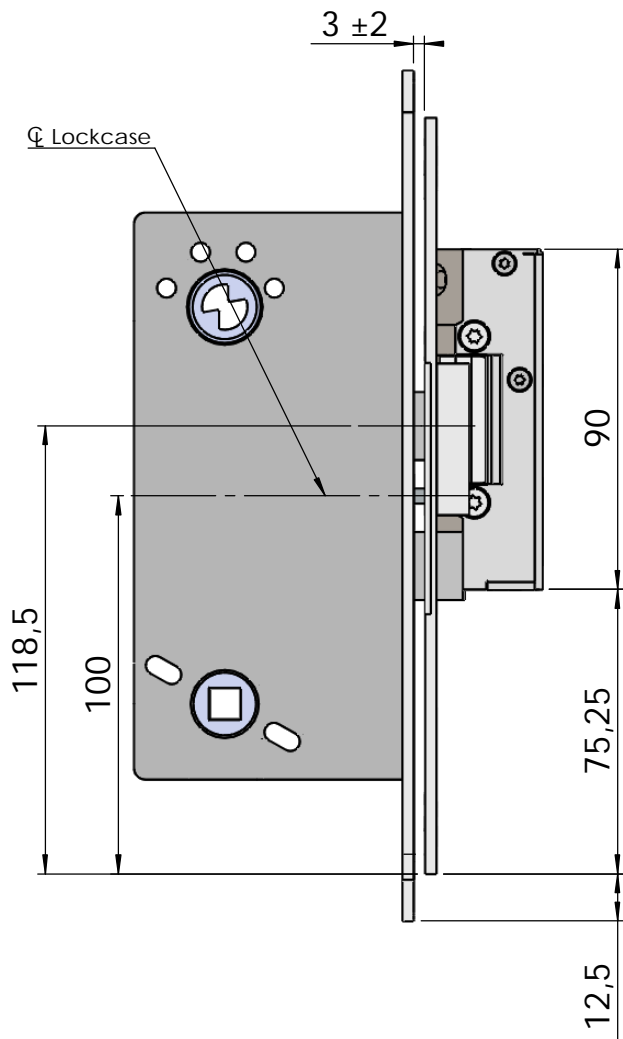

Montering för Modul

This document shall not be copied without owners written allowance and its content shall not be exposed for third part nor be used for unauthorized purpose.

Owner
Stendals EI AB

Title/Description
**STEP 40 med plan stolpe plös 20mm
Montering för Modul**

Drawing no. **ST4030V-20**

Scale
1:2