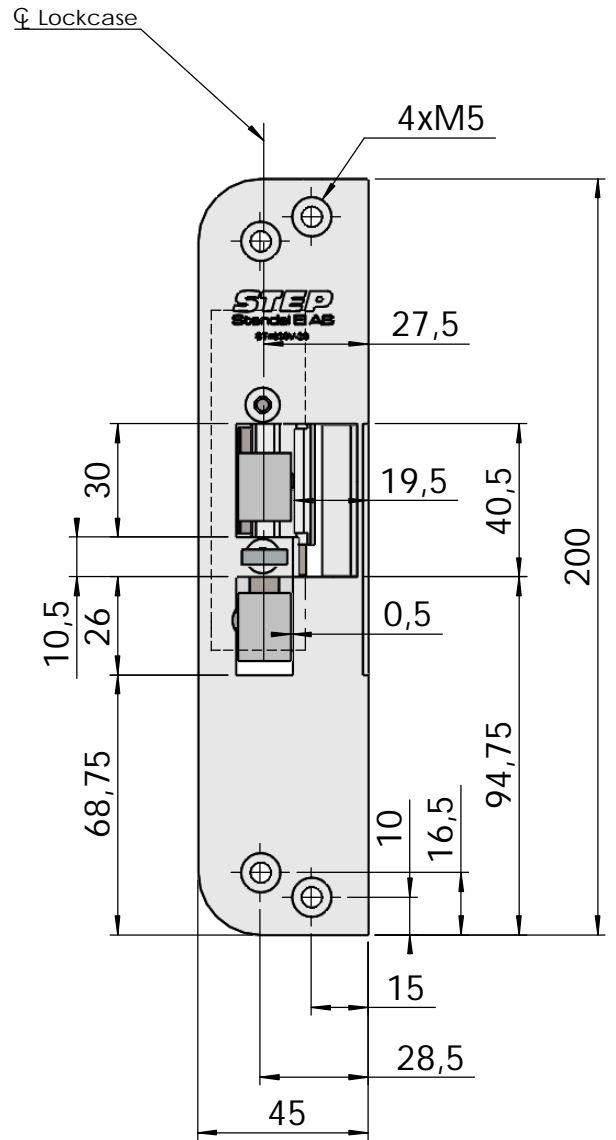

Montering för Modul

This document shall not be copied without owners written allowance and its content shall not be exposed for third part nor be used for unauthorized purpose.

Owner
Stendals EI AB

Title/Description
**STEP 40 med plan stolpe plös 20mm
Montering för Modul**

Drawing no. **ST4030V-20**

Scale
1:2