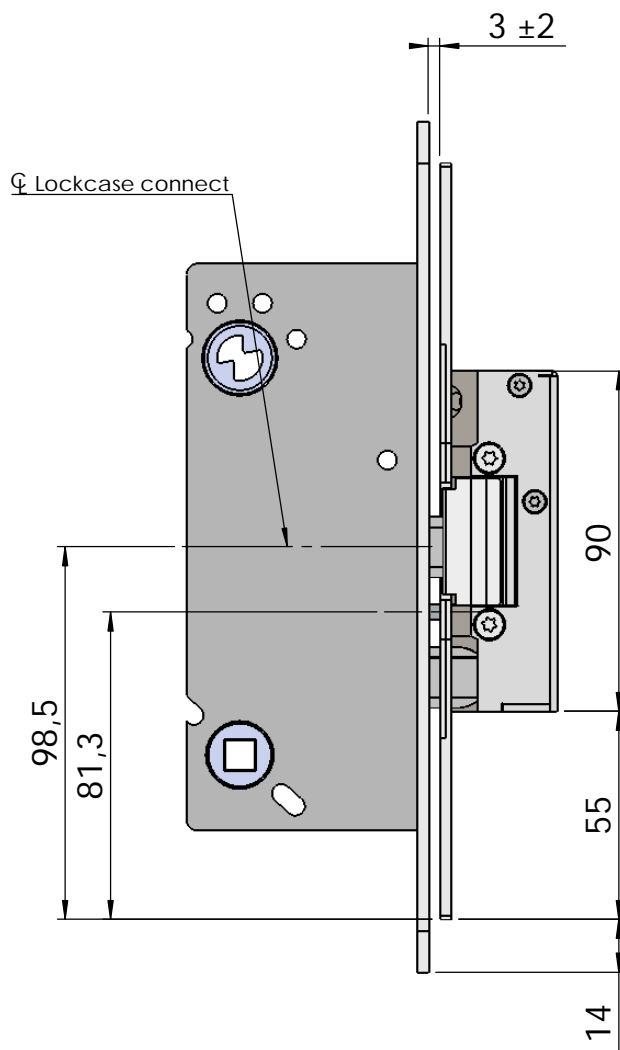

Montering för Connect

This document shall not be copied without owners written allowance and its content shall not be exposed for third part nor be used for unauthorized purpose.

Owner

Stendals EI AB

Title/Description

STEP 40 med plan stolpe plös 11mm
Montering för Connect

Drawing no.

ST4031

Scale

1:2