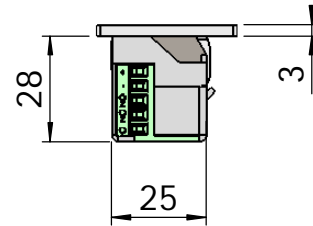

Montering för Connect

This document shall not be copied without owners written allowance and its content shall not be exposed for third part nor be used for unauthorized purpose.

Owner

Stendals EI AB

Title/Description

STEP 40 med plan stolpe plös 11mm
Montering för Connect

Drawing no.

ST4031

Scale

1:2