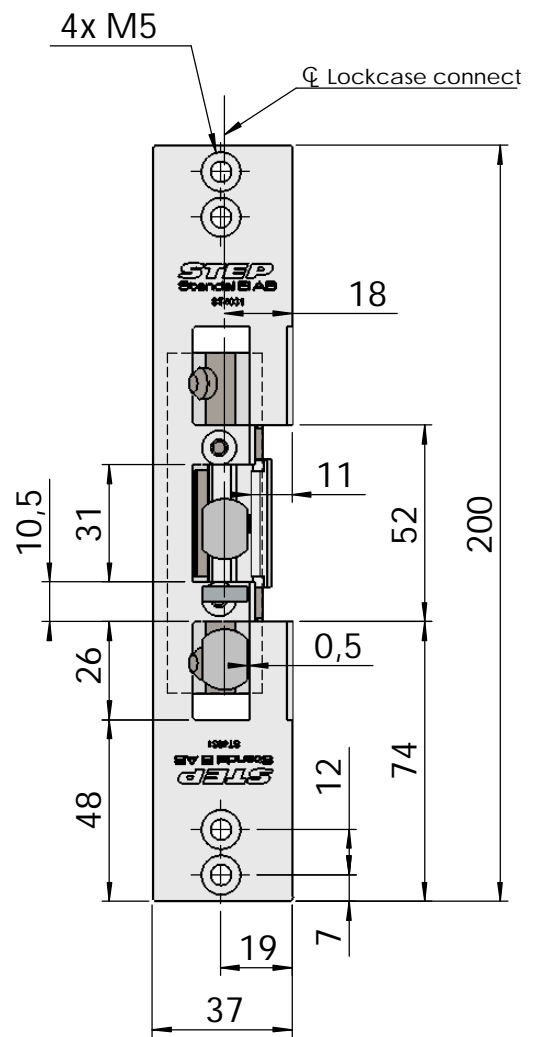

Montering för Connect

This document shall not be copied without owners written allowance and its content shall not be exposed for third part nor be used for unauthorized purpose.

Owner

Stendals EI AB

Title/Description

STEP 40 med plan stolpe plös 11mm
Montering för Connect

Drawing no.

ST4031

Scale

1:2