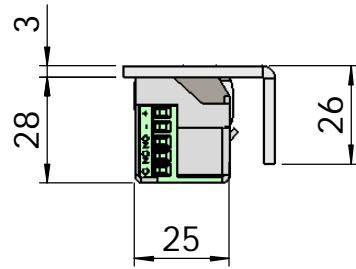

Montering för Connect

This document shall not be copied without owners written allowance and its content shall not be exposed for third part nor be used for unauthorized purpose.

Owner Stendals EI AB	Title/Description STEP 40 med vinklad stolpe plös 15mm Montering för Connect
	Drawing no. ST4038 Scale 1:2

Montering för Modul

This document shall not be copied without owners written allowance and its content shall not be exposed for third part nor be used for unauthorized purpose.

Owner Stendals EI AB	Title/Description STEP 40 med vinklad stolpe plös 15mm Montering för Modul
Drawing no. ST4038	Scale 1:2