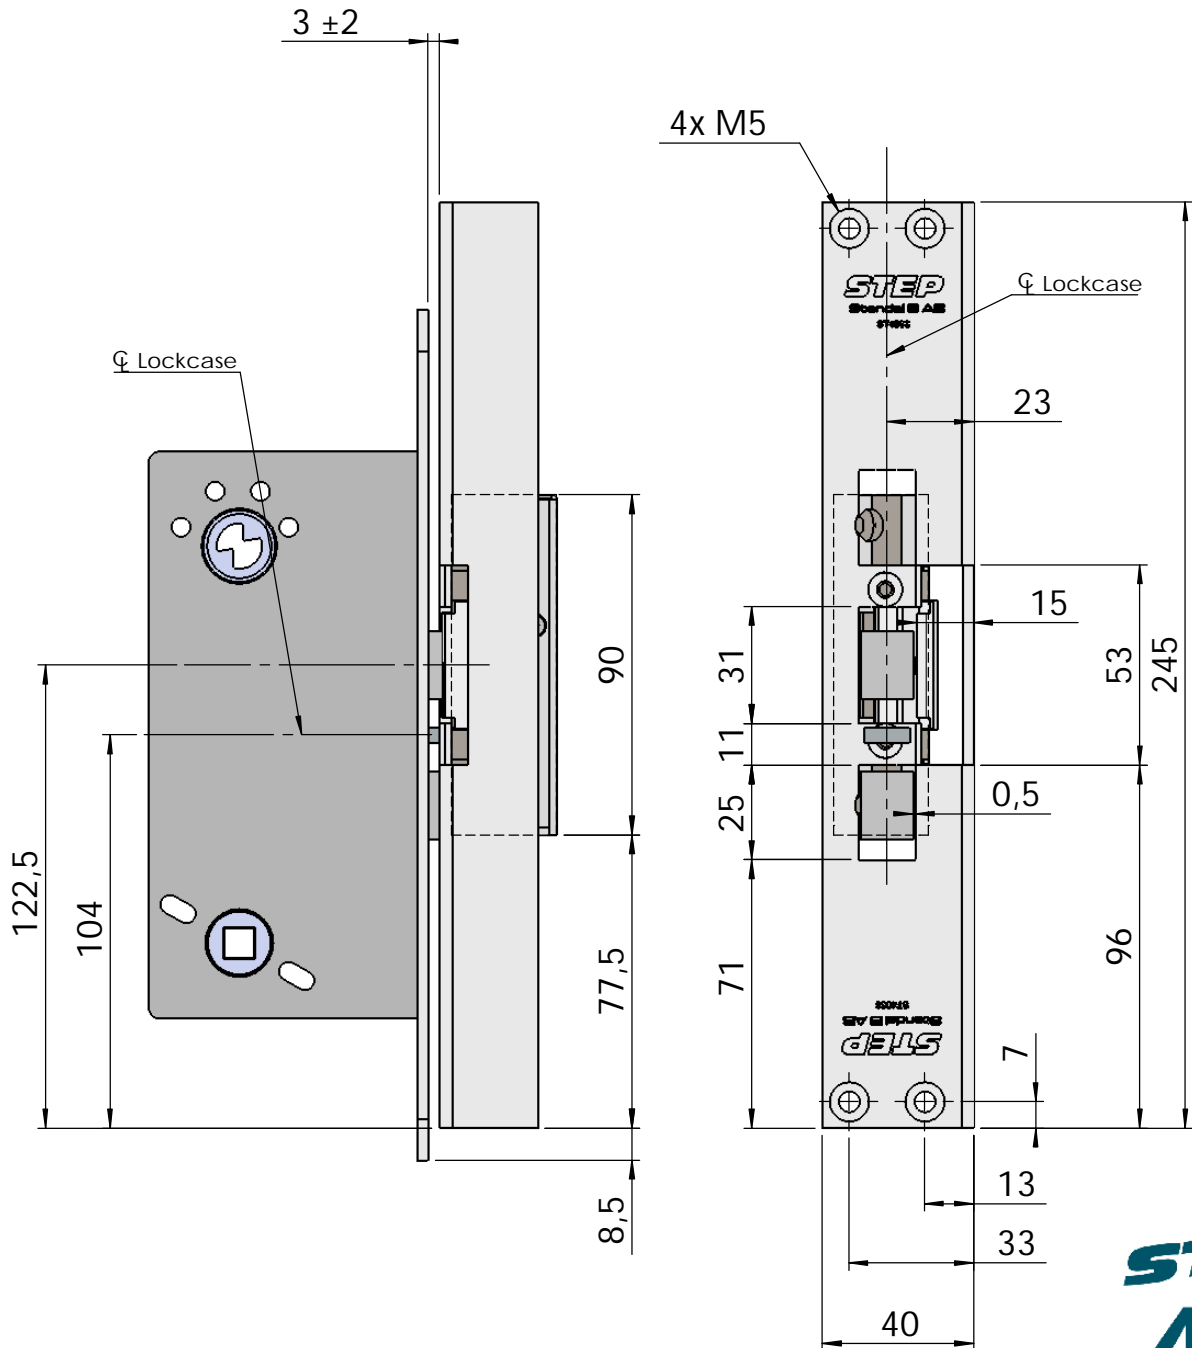

Montering för Connect

This document shall not be copied without owners written allowance and its content shall not be exposed for third part nor be used for unauthorized purpose.

Owner Stendals EI AB	Title/Description STEP 40 med vinklad stolpe plös 15mm Montering för Connect
	Drawing no. ST4038 Scale 1:2

Montering för Modul

This document shall not be copied without owners written allowance and its content shall not be exposed for third part nor be used for unauthorized purpose.

Owner Stendals EI AB	Title/Description STEP 40 med vinklad stolpe plös 15mm Montering för Modul
Drawing no. ST4038	Scale 1:2