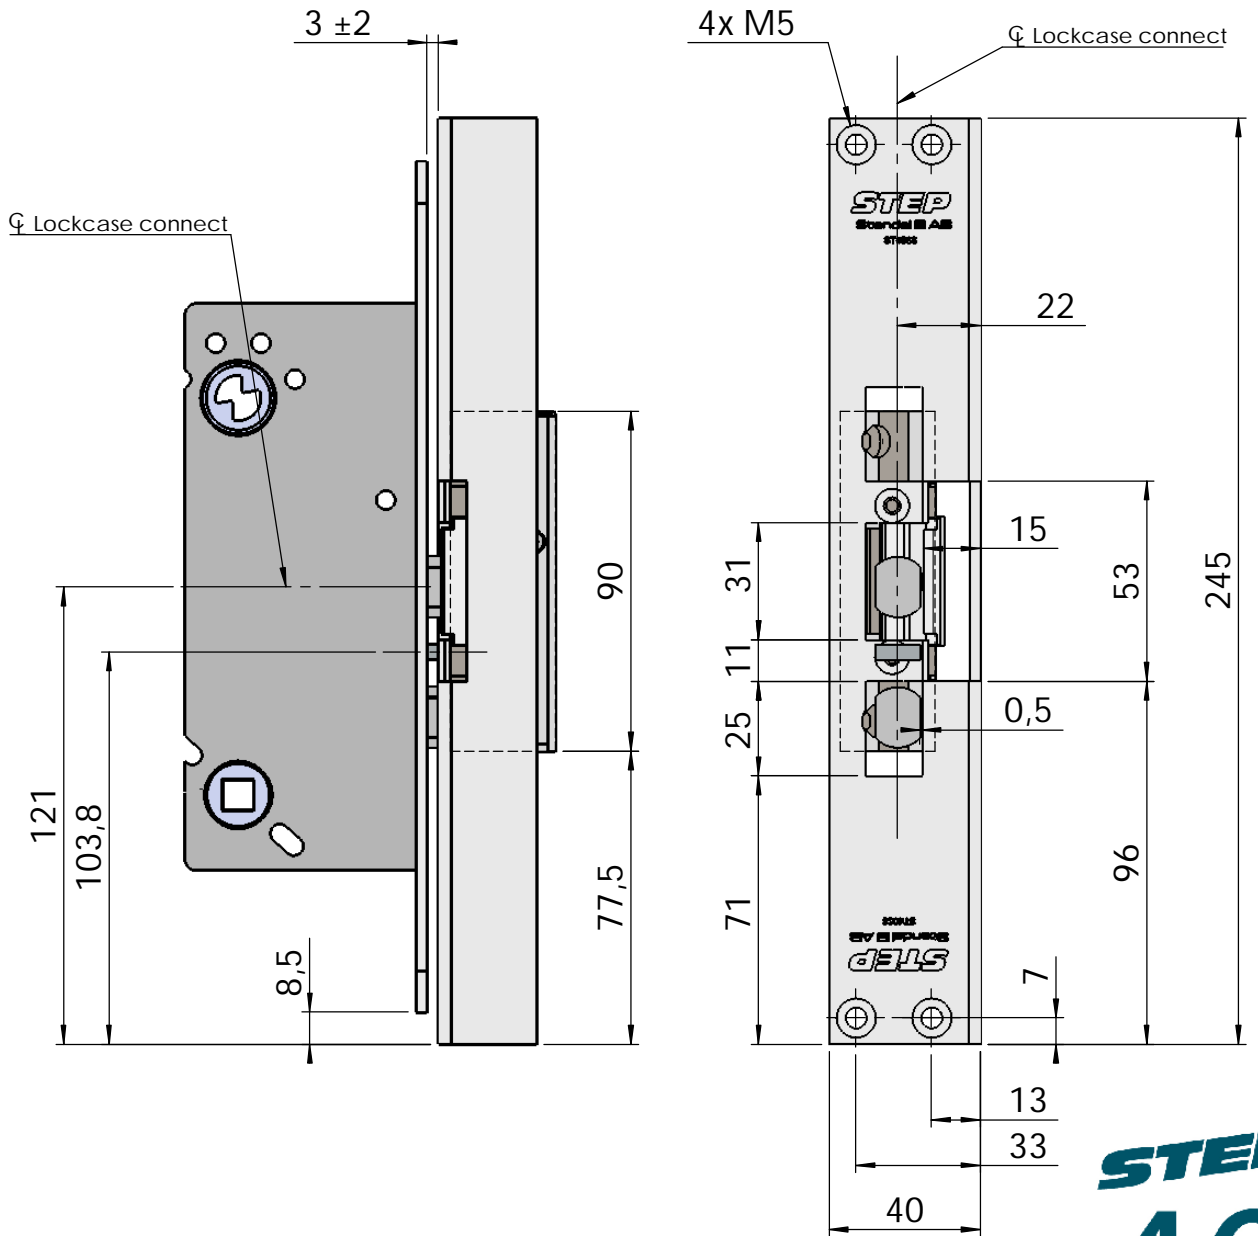

Montering för Connect

This document shall not be copied without owners written allowance and its content shall not be exposed for third part nor be used for unauthorized purpose.

Owner Stendals EI AB	Title/Description STEP 40 med vinklad stolpe plös 15mm Montering för Connect
	Drawing no. ST4038 Scale 1:2

Montering för Modul

This document shall not be copied without owners written allowance and its content shall not be exposed for third part nor be used for unauthorized purpose.

Owner Stendals EI AB	Title/Description STEP 40 med vinklad stolpe plös 15mm Montering för Modul
Drawing no. ST4038	Scale 1:2