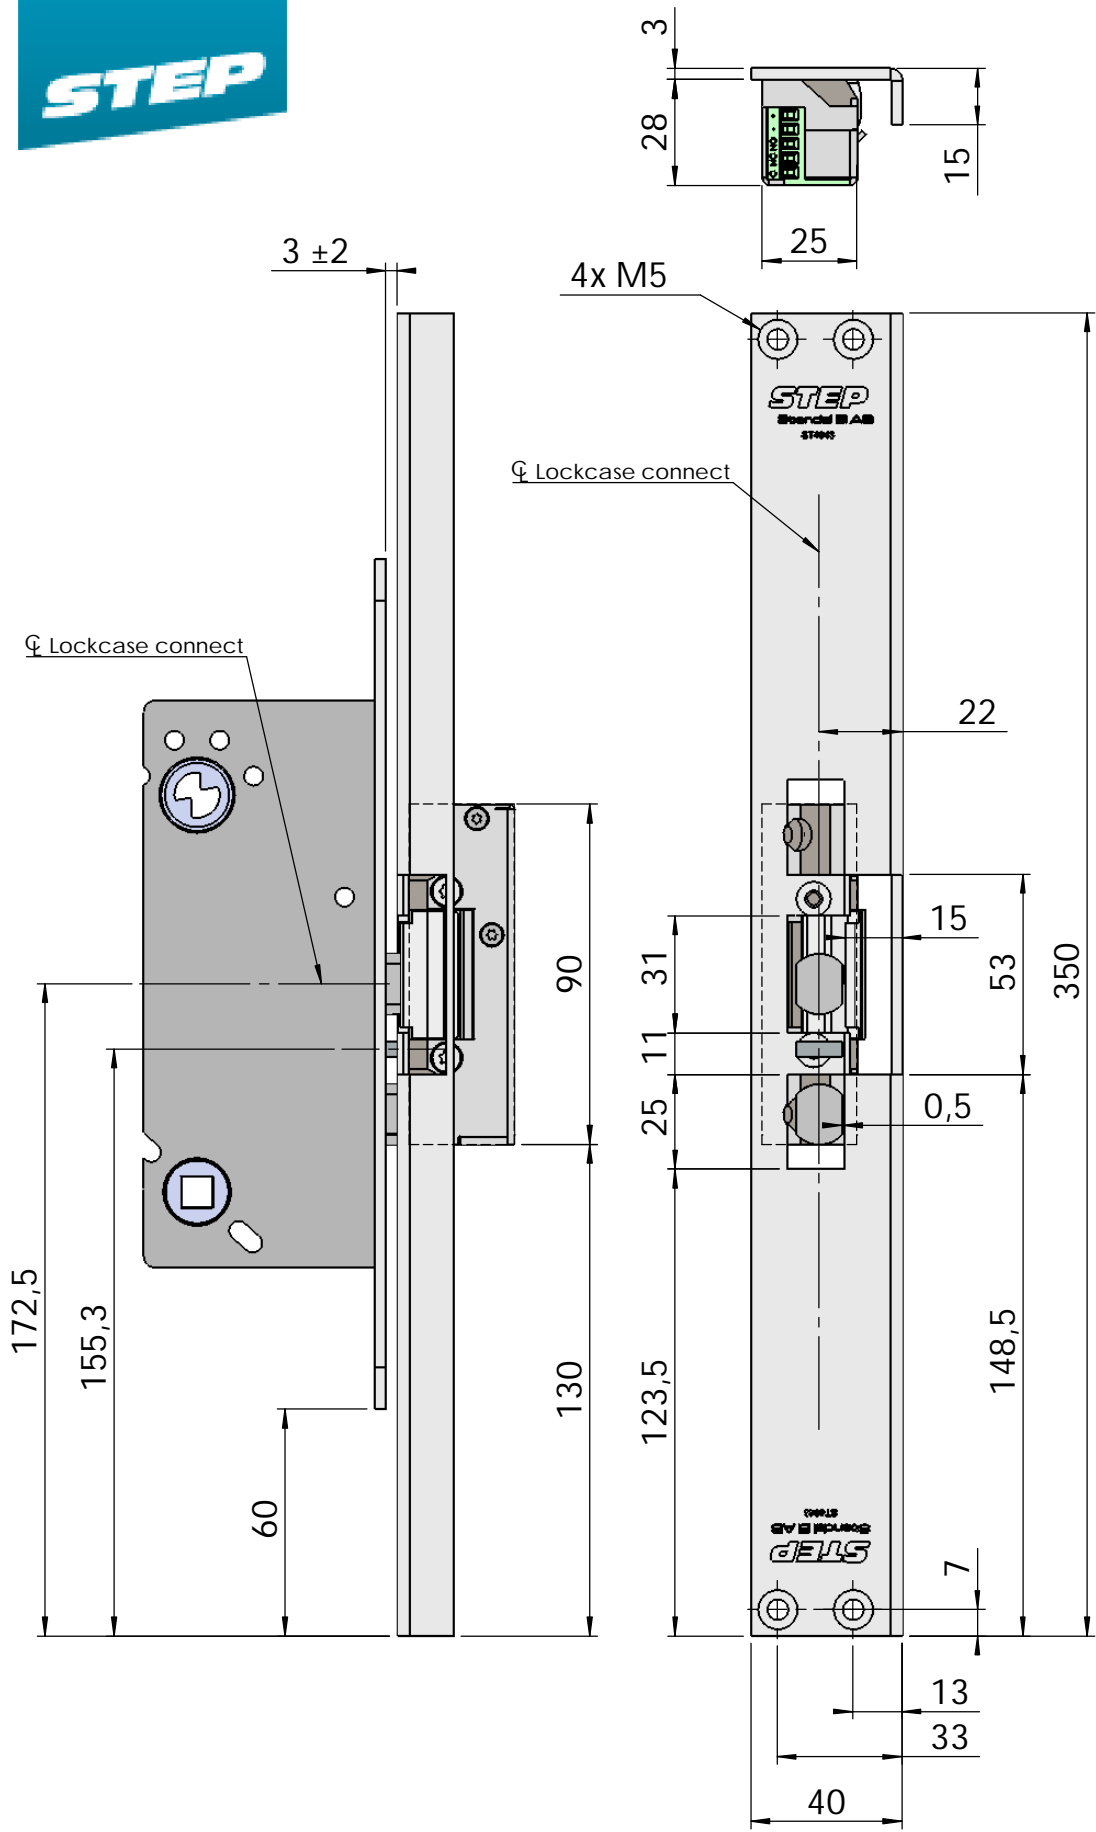

Montering för Connect

This document shall not be copied without owners written allowance and its content shall not be exposed for third part nor be used for unauthorized purpose.

Owner
Stendals EI AB

Title/Description
STEP 40 med vinklad stolpe plös 15mm
Montering för Connect

Drawing no.
ST4043

Scale
1:2

Montering för Modul

This document shall not be copied without owners written allowance and its content shall not be exposed for third part nor be used for unauthorized purpose.

Owner Stendals EI AB	Title/Description STEP 40 med vinklad stolpe plös 15mm Montering för Modul
	Drawing no. ST4043 Scale 1:2