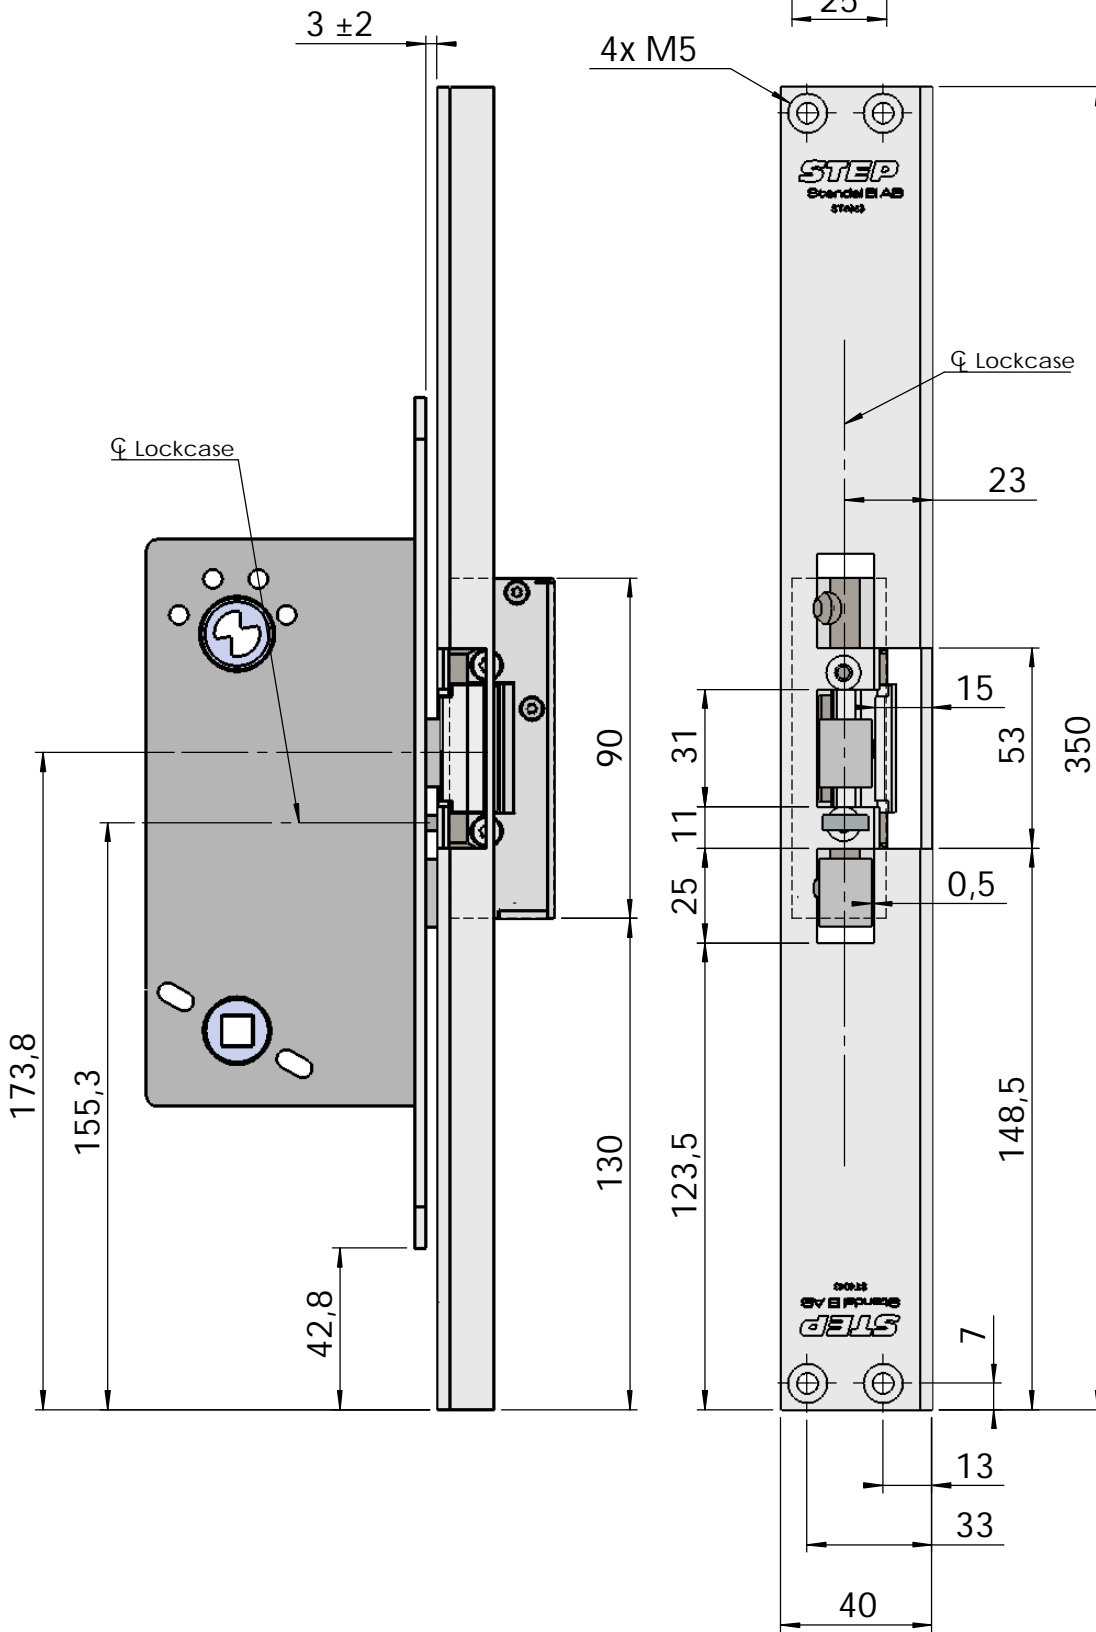

Montering för Connect

This document shall not be copied without owners written allowance and its content shall not be exposed for third part nor be used for unauthorized purpose.

Owner
Stendals EI AB

Title/Description
STEP 40 med vinklad stolpe plös 15mm
Montering för Connect

Drawing no.
ST4043

Scale
1:2

Montering för Modul

This document shall not be copied without owners written allowance and its content shall not be exposed for third part nor be used for unauthorized purpose.

Owner Stendals EI AB	Title/Description STEP 40 med vinklad stolpe plös 15mm Montering för Modul
	Drawing no. ST4043 Scale 1:2