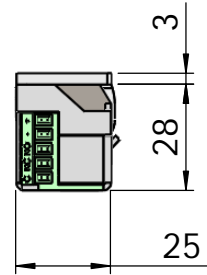

Montering för Connect

This document shall not be copied without owners written allowance and its content shall not be exposed for third part nor be used for unauthorized purpose.

Owner
Stendals EI AB

Title/Description
STEP 40 med plan stolpe plös 3,5mm
Montering för Connect

Drawing no.
ST4044

Scale
1:2

Montering för Modul

This document shall not be copied without owners written allowance and its content shall not be exposed for third part nor be used for unauthorized purpose.

Owner
Stendals EI AB

Title/Description
STEP 40 med plan stolpe plös 3,5mm
Montering för Modul

Drawing no.
ST4044

Scale
1:2