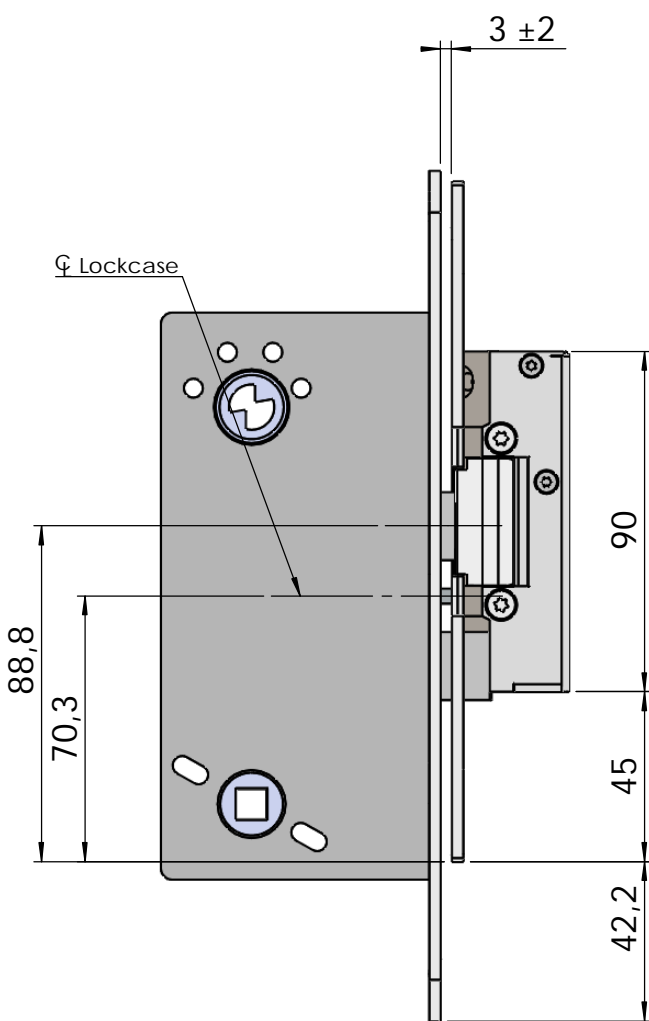

Montering för Connect

This document shall not be copied without owners written allowance and its content shall not be exposed for third part nor be used for unauthorized purpose.

Owner
Stendals EI AB

Title/Description
STEP 40 med plan stolpe plös 3,5mm
Montering för Connect

Drawing no.
ST4044

Scale
1:2

Montering för Modul

This document shall not be copied without owners written allowance and its content shall not be exposed for third part nor be used for unauthorized purpose.

Owner
Stendals EI AB

Title/Description
STEP 40 med plan stolpe plös 3,5mm
Montering för Modul

Drawing no.
ST4044

Scale
1:2