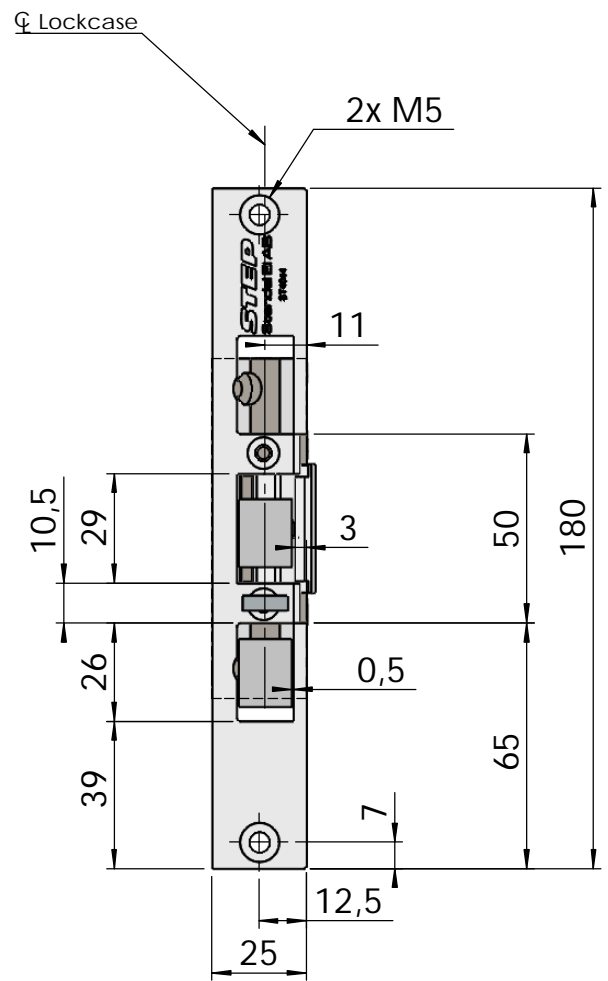

Montering för Connect

This document shall not be copied without owners written allowance and its content shall not be exposed for third part nor be used for unauthorized purpose.

Owner
Stendals EI AB

Title/Description
STEP 40 med plan stolpe plös 3,5mm
Montering för Connect

Drawing no.
ST4044

Scale
1:2

Montering för Modul

This document shall not be copied without owners written allowance and its content shall not be exposed for third part nor be used for unauthorized purpose.

Owner
Stendals EI AB

Title/Description
STEP 40 med plan stolpe plös 3,5mm
Montering för Modul

Drawing no.
ST4044

Scale
1:2