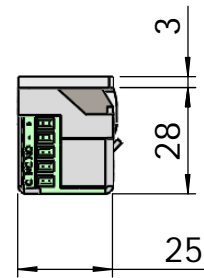

Montering för Connect

This document shall not be copied without owners written allowance and its content shall not be exposed for third part nor be used for unauthorized purpose.

Owner
Stendals EI AB

Title/Description
STEP 40 med plan stolpe plös 3,5mm
Montering för Connect

Drawing no.
ST4044

Scale
1:2

Montering för Modul

This document shall not be copied without owners written allowance and its content shall not be exposed for third part nor be used for unauthorized purpose.

Owner
Stendals EI AB

Title/Description
STEP 40 med plan stolpe plös 3,5mm
Montering för Modul

Drawing no.
ST4044

Scale
1:2