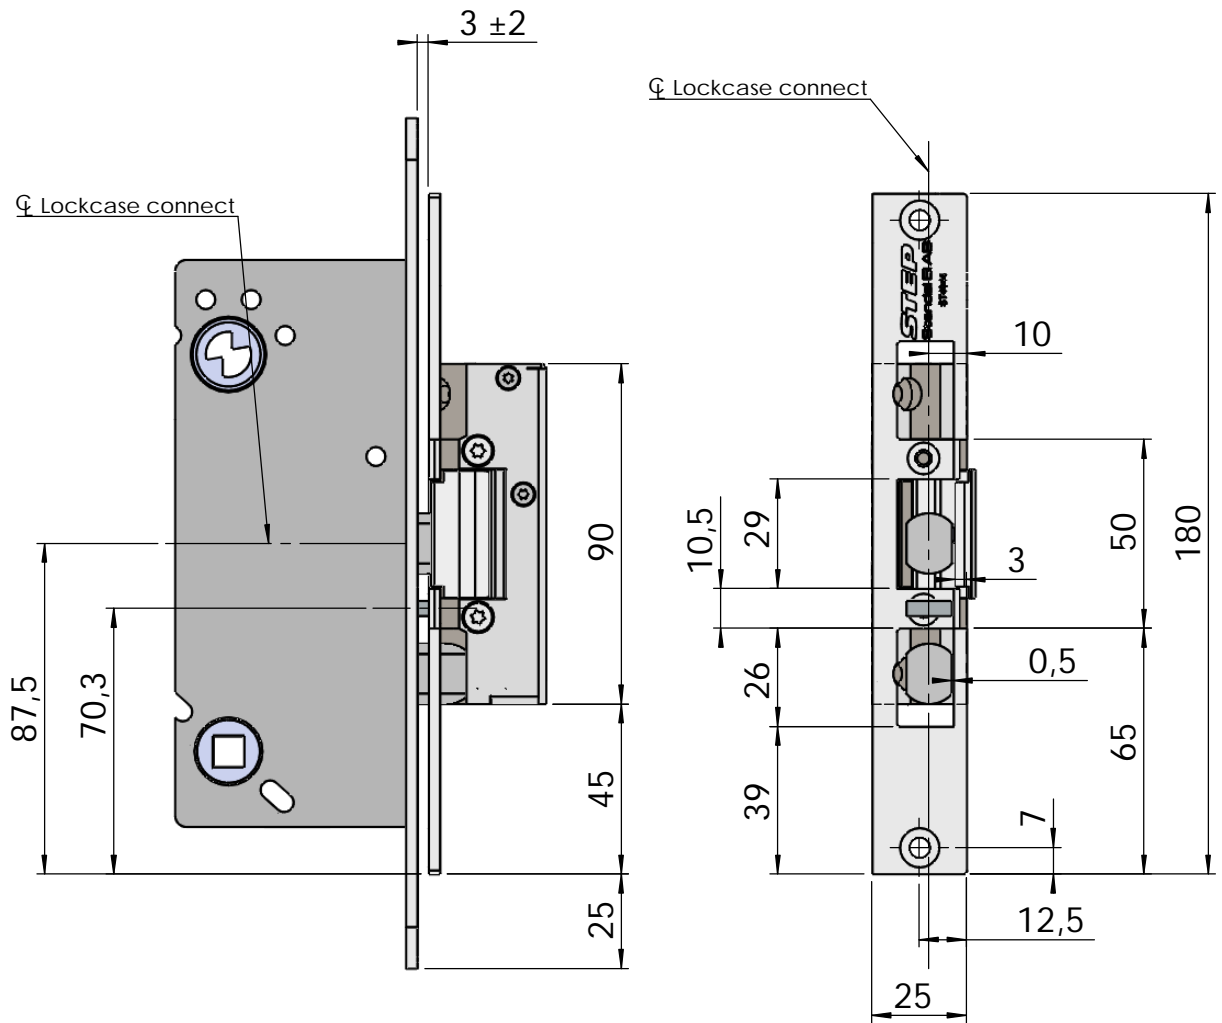

Montering för Connect

This document shall not be copied without owners written allowance and its content shall not be exposed for third part nor be used for unauthorized purpose.

Owner
Stendals EI AB

Title/Description
STEP 40 med plan stolpe plös 3,5mm
Montering för Connect

Drawing no.
ST4044

Scale
1:2

Montering för Modul

This document shall not be copied without owners written allowance and its content shall not be exposed for third part nor be used for unauthorized purpose.

Owner
Stendals EI AB

Title/Description
STEP 40 med plan stolpe plös 3,5mm
Montering för Modul

Drawing no.
ST4044

Scale
1:2