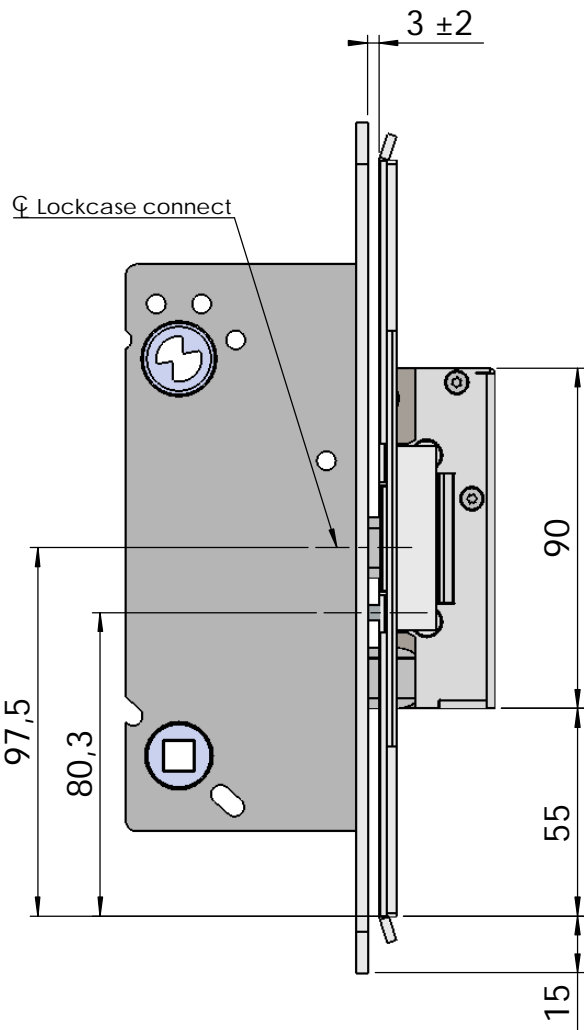

Montering för Connect

This document shall not be copied without owners written allowance and its content shall not be exposed for third part nor be used for unauthorized purpose.

Owner
Stendals EI AB

Title/Description
**STEP 40 med plan stolpe plös 27,5mm
Montering för Connect**

Drawing no.
ST4086

Scale
1:2

Montering för Modul

This document shall not be copied without owners written allowance and its content shall not be exposed for third part nor be used for unauthorized purpose.

Owner
Stendals EI AB

Title/Description
**STEP 40 med plan stolpe plös 27,5mm
Montering för Modul**

Drawing no.
ST4086

Scale
1:2