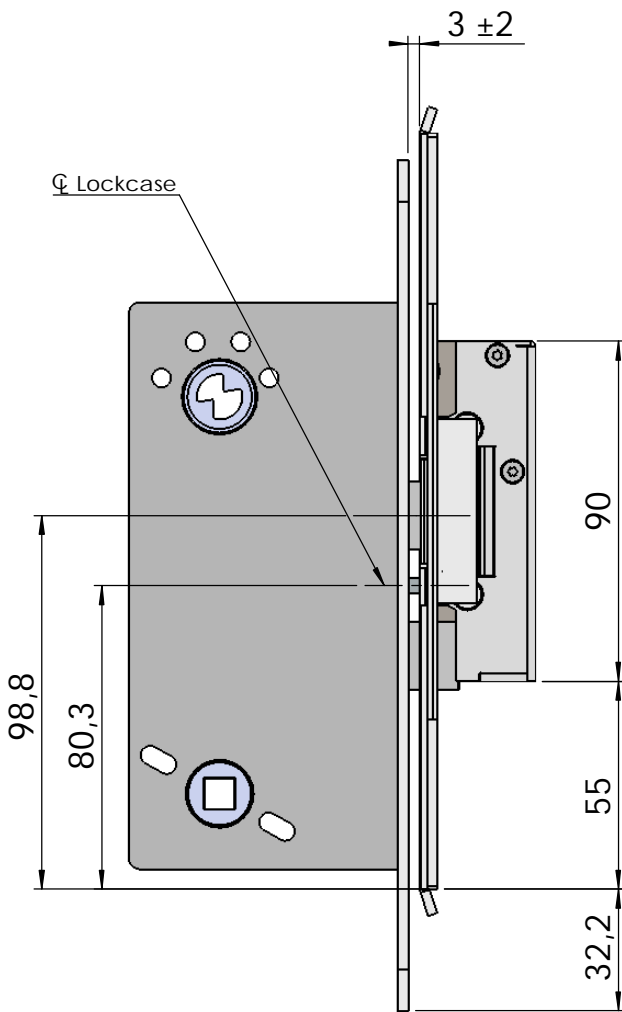

Montering för Connect

This document shall not be copied without owners written allowance and its content shall not be exposed for third part nor be used for unauthorized purpose.

Owner
Stendals EI AB

Title/Description
**STEP 40 med plan stolpe plös 27,5mm
Montering för Connect**

Drawing no.
ST4086

Scale
1:2

Montering för Modul

This document shall not be copied without owners written allowance and its content shall not be exposed for third part nor be used for unauthorized purpose.

Owner
Stendals EI AB

Title/Description
**STEP 40 med plan stolpe plös 27,5mm
Montering för Modul**

Drawing no.
ST4086

Scale
1:2