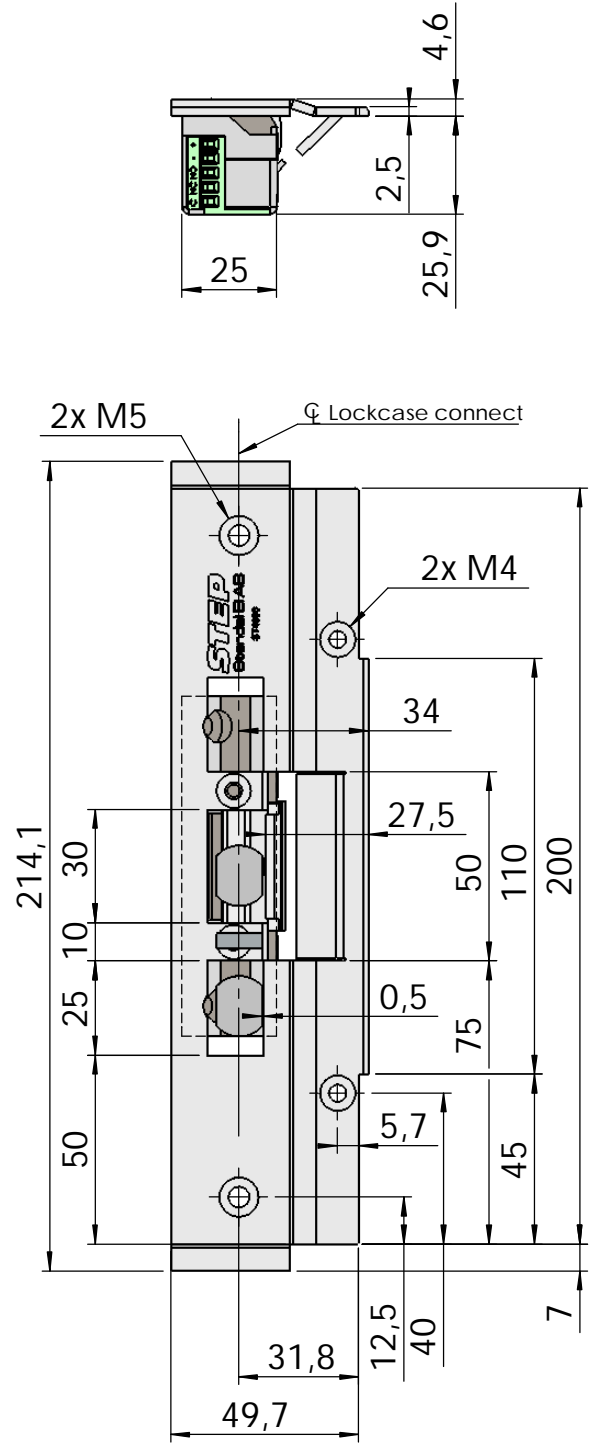

Montering för Connect

This document shall not be copied without owners written allowance and its content shall not be exposed for third part nor be used for unauthorized purpose.

Owner
Stendals EI AB

Title/Description
**STEP 40 med plan stolpe plös 27,5mm
Montering för Connect**

Drawing no.
ST4086

Scale
1:2

Montering för Modul

This document shall not be copied without owners written allowance and its content shall not be exposed for third part nor be used for unauthorized purpose.

Owner
Stendals EI AB

Title/Description
**STEP 40 med plan stolpe plös 27,5mm
Montering för Modul**

Drawing no.
ST4086

Scale
1:2