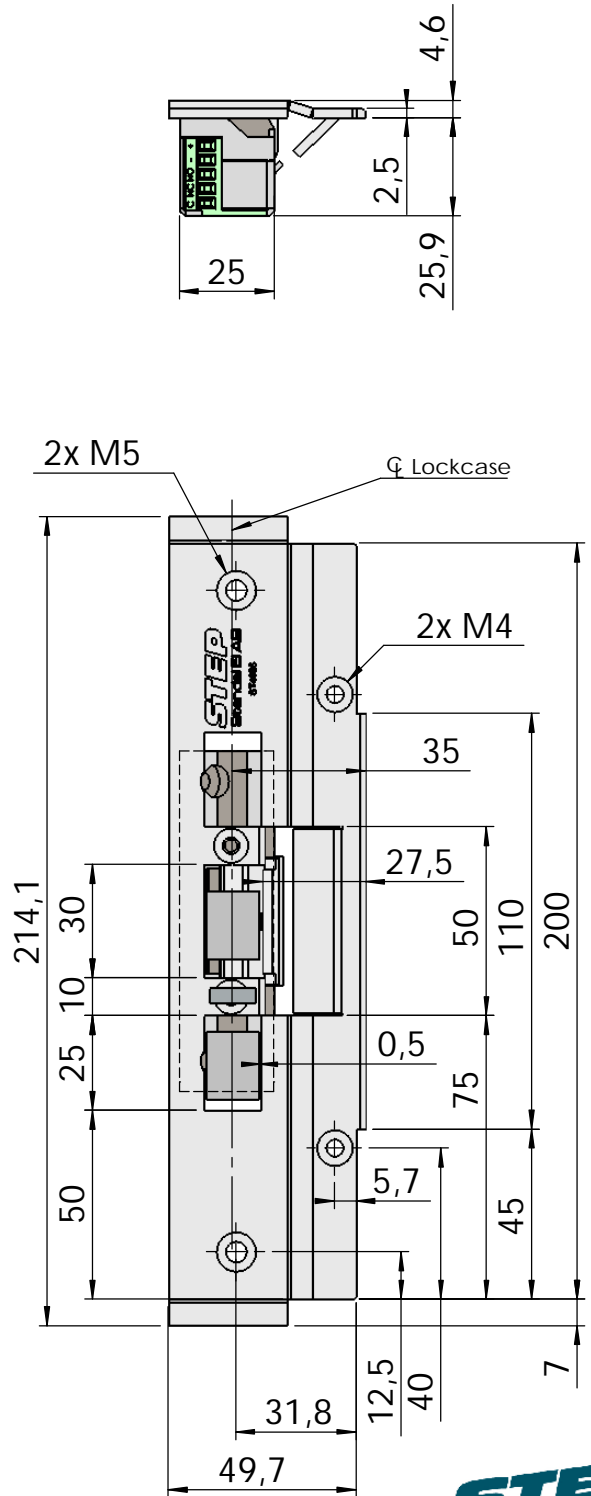

Montering för Connect

This document shall not be copied without owners written allowance and its content shall not be exposed for third part nor be used for unauthorized purpose.

Owner
Stendals EI AB

Title/Description
**STEP 40 med plan stolpe plös 27,5mm
Montering för Connect**

Drawing no.
ST4086

Scale
1:2

Montering för Modul

This document shall not be copied without owners written allowance and its content shall not be exposed for third part nor be used for unauthorized purpose.

Owner
Stendals EI AB

Title/Description
**STEP 40 med plan stolpe plös 27,5mm
Montering för Modul**

Drawing no.
ST4086

Scale
1:2