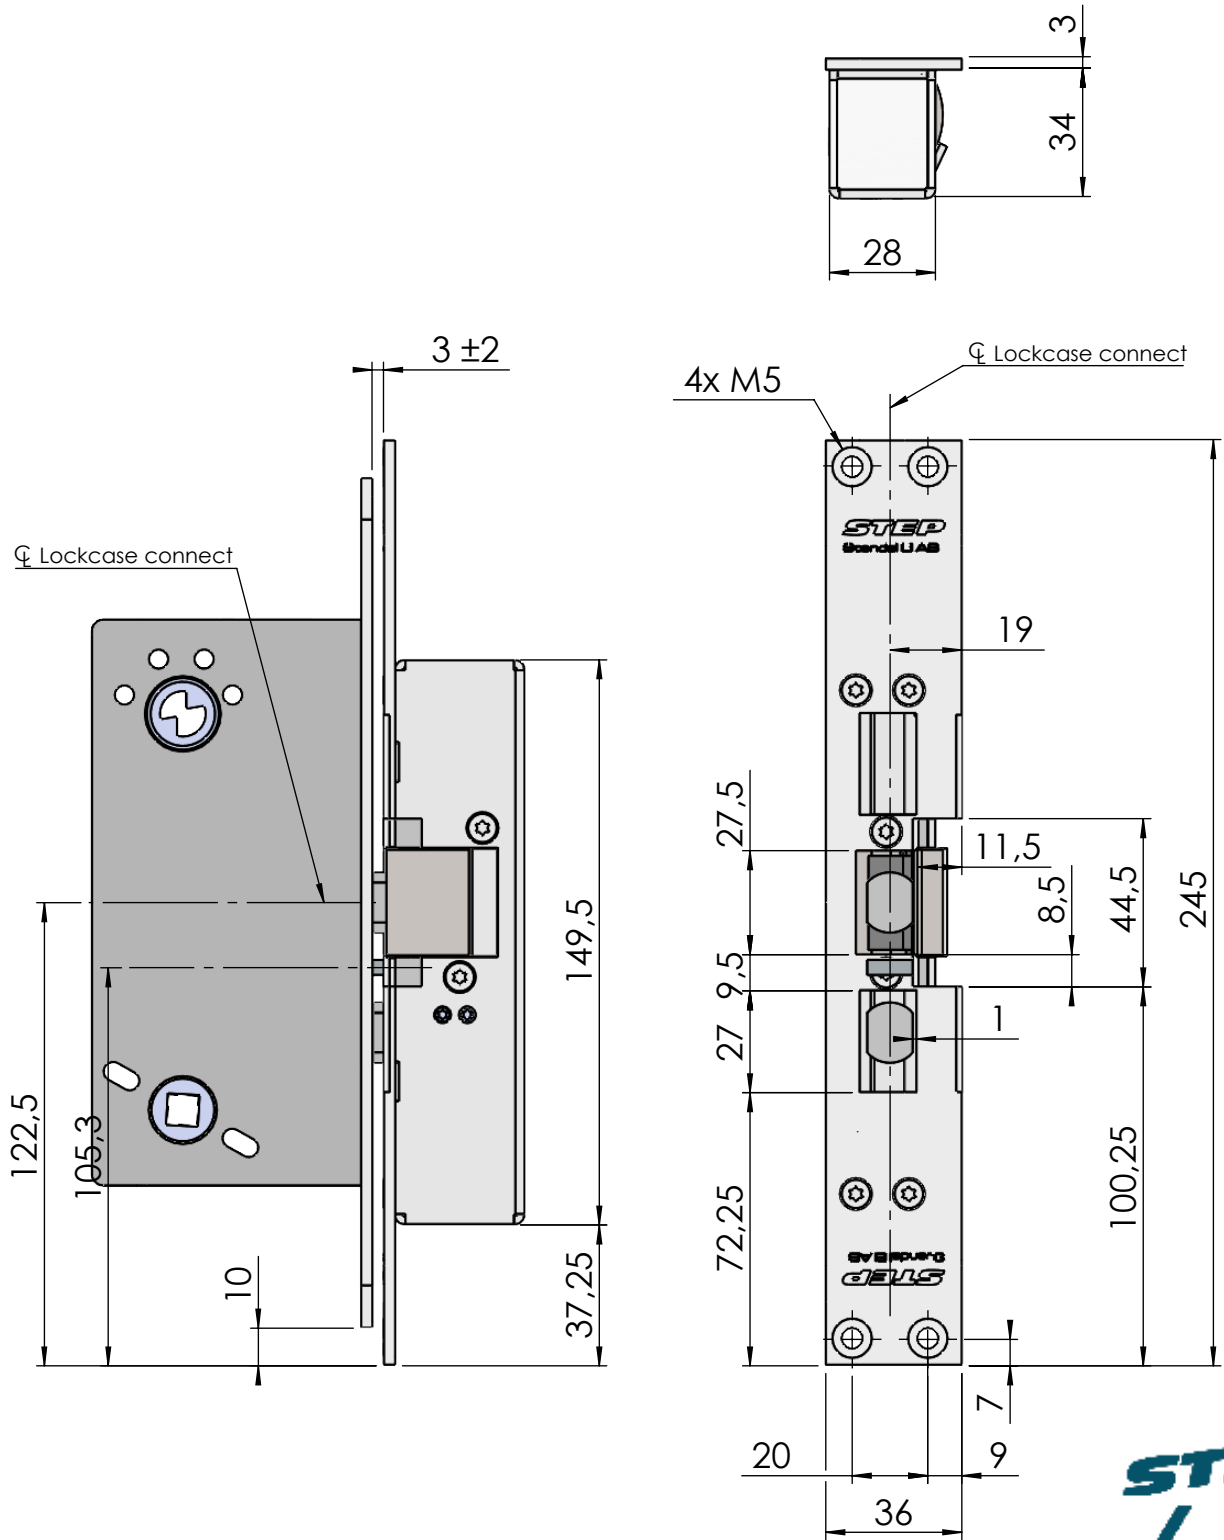

Montering för Connect

This document shall not be copied without owners written allowance and its content shall not be exposed for third part nor be used for unauthorized purpose.

Owner Stendals EI AB	Title/Description STEP 60 med plan stolpe plös 11,5mm Montering för Connect
Drawing no. ST6536	Scale 1:2

Montering för Modul

This document shall not be copied without owners written allowance and its content shall not be exposed for third part nor be used for unauthorized purpose.

Owner
Stendals EI AB

Title/Description
STEP 60 med plan stolpe plös 11,5mm
Montering för Modul

Drawing no.
ST6536

Scale
1:2