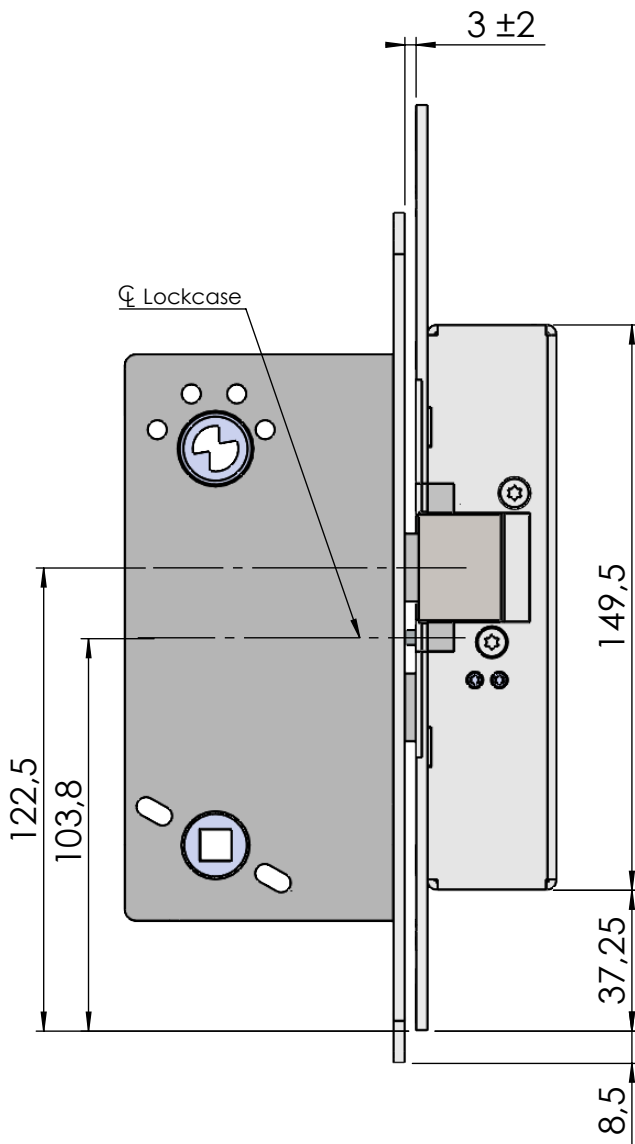

Montering för Connect

This document shall not be copied without owners written allowance and its content shall not be exposed for third part nor be used for unauthorized purpose.

Owner Stendals EI AB	Title/Description STEP 60 med plan stolpe plös 11,5mm Montering för Connect
Drawing no. ST6536	Scale 1:2

Montering för Modul

This document shall not be copied without owners written allowance and its content shall not be exposed for third part nor be used for unauthorized purpose.

Owner
Stendals EI AB

Title/Description
STEP 60 med plan stolpe plös 11,5mm
Montering för Modul

Drawing no.
ST6536

Scale
1:2