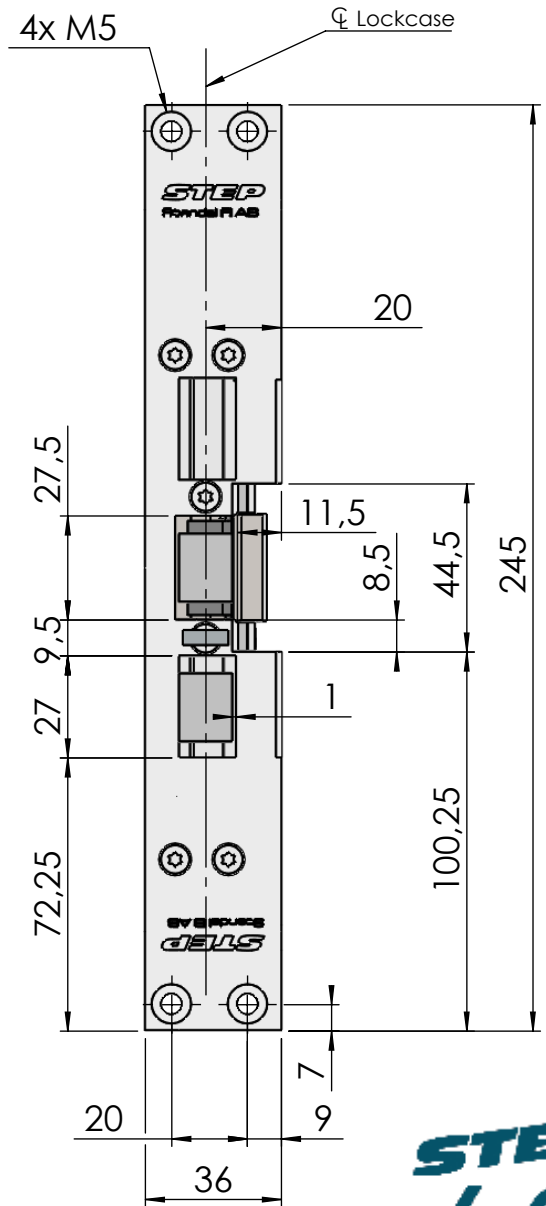

Montering för Connect

This document shall not be copied without owners written allowance and its content shall not be exposed for third part nor be used for unauthorized purpose.

Owner Stendals EI AB	Title/Description STEP 60 med plan stolpe plös 11,5mm Montering för Connect
Drawing no. ST6536	Scale 1:2

Montering för Modul

This document shall not be copied without owners written allowance and its content shall not be exposed for third part nor be used for unauthorized purpose.

Owner
Stendals EI AB

Title/Description
STEP 60 med plan stolpe plös 11,5mm
Montering för Modul

Drawing no.
ST6536

Scale
1:2