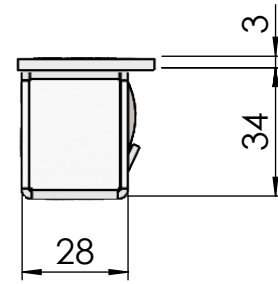

Montering för Connect

This document shall not be copied without owners written allowance and its content shall not be exposed for third part nor be used for unauthorized purpose.

Owner Stendals EI AB	Title/Description STEP 60 med plan stolpe plös 11,5mm Montering för Connect
Drawing no. ST6536	Scale 1:2

Montering för Modul

This document shall not be copied without owners written allowance and its content shall not be exposed for third part nor be used for unauthorized purpose.

Owner
Stendals EI AB

Title/Description
STEP 60 med plan stolpe plös 11,5mm
Montering för Modul

Drawing no.
ST6536

Scale
1:2