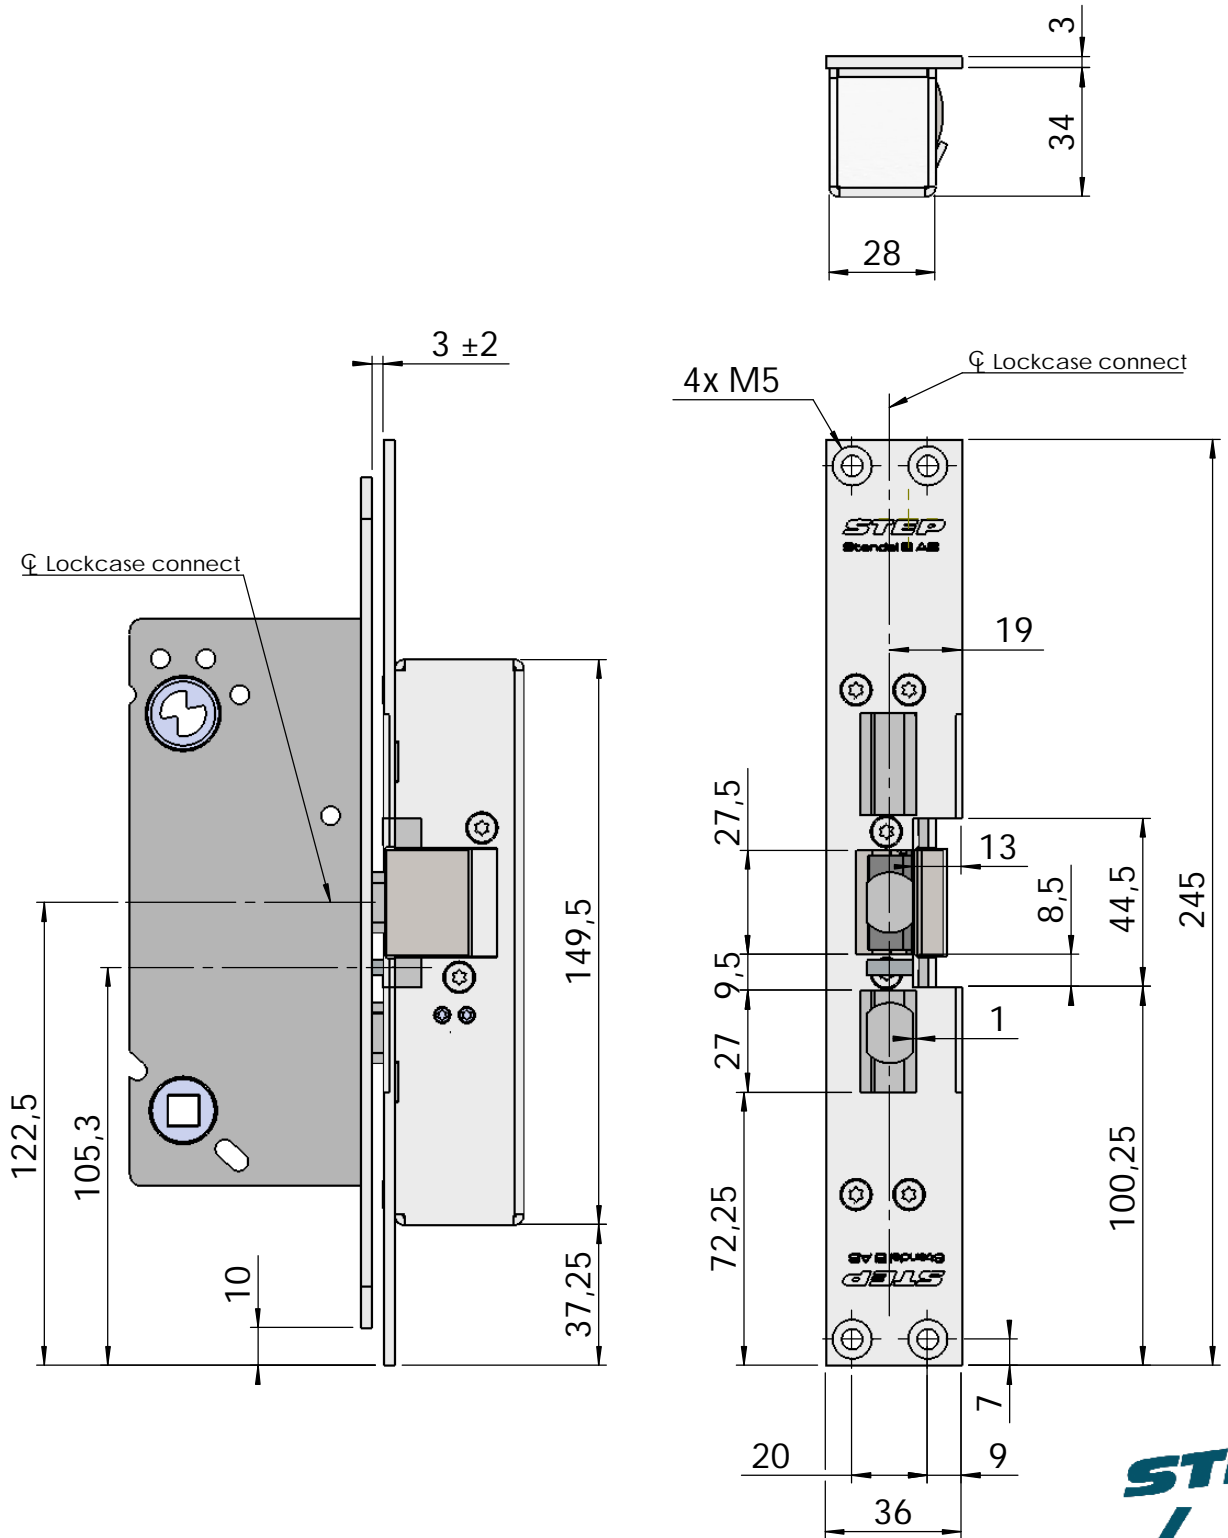

Montering för Connect

This document shall not be copied without owners written allowance and its content shall not be exposed for third part nor be used for unauthorized purpose.

Owner
Stendals EI AB

Title/Description
STEP 60 med plan stolpe plös 13mm
Montering för Connect

Drawing no.
ST6536

Scale
1:2

Montering för Modul

This document shall not be copied without owners written allowance and its content shall not be exposed for third part nor be used for unauthorized purpose.

Owner
Stendals EI AB

Title/Description
**STEP 60 med plan stolpe plös 13mm
Montering för Modul**

Drawing no.
ST6536

Scale
1:2