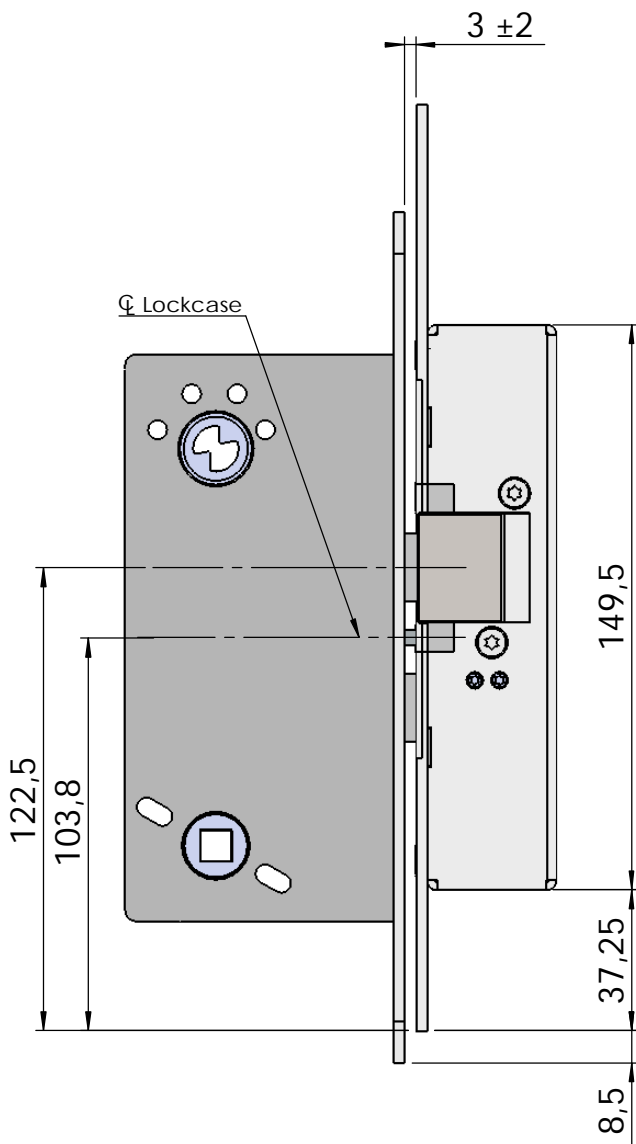

Montering för Connect

This document shall not be copied without owners written allowance and its content shall not be exposed for third part nor be used for unauthorized purpose.

Owner
Stendals EI AB

Title/Description
STEP 60 med plan stolpe plös 13mm
Montering för Connect

Drawing no.
ST6536

Scale
1:2

Montering för Modul

This document shall not be copied without owners written allowance and its content shall not be exposed for third part nor be used for unauthorized purpose.

Owner
Stendals EI AB

Title/Description
**STEP 60 med plan stolpe plös 13mm
Montering för Modul**

Drawing no.
ST6536

Scale
1:2