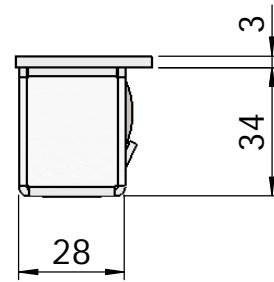

Montering för Connect

This document shall not be copied without owners written allowance and its content shall not be exposed for third part nor be used for unauthorized purpose.

Owner
Stendals EI AB

Title/Description
STEP 60 med plan stolpe plös 13mm
Montering för Connect

Drawing no.
ST6536

Scale
1:2

Montering för Modul

This document shall not be copied without owners written allowance and its content shall not be exposed for third part nor be used for unauthorized purpose.

Owner
Stendals EI AB

Title/Description
**STEP 60 med plan stolpe plös 13mm
Montering för Modul**

Drawing no.
ST6536

Scale
1:2