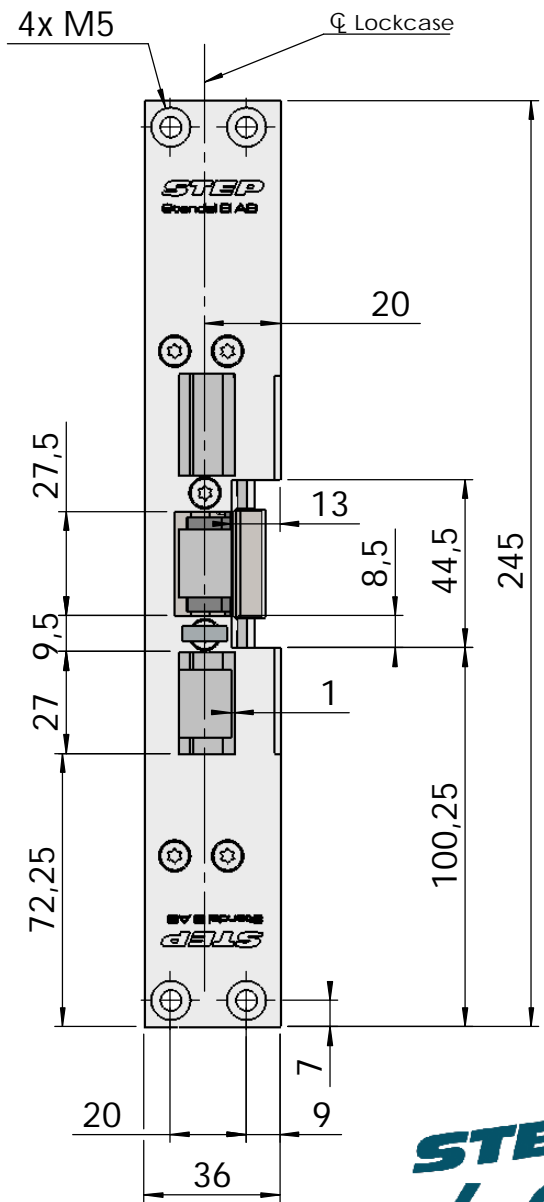

Montering för Connect

This document shall not be copied without owners written allowance and its content shall not be exposed for third part nor be used for unauthorized purpose.

Owner
Stendals EI AB

Title/Description
STEP 60 med plan stolpe plös 13mm
Montering för Connect

Drawing no.
ST6536

Scale
1:2

Montering för Modul

This document shall not be copied without owners written allowance and its content shall not be exposed for third part nor be used for unauthorized purpose.

Owner
Stendals EI AB

Title/Description
**STEP 60 med plan stolpe plös 13mm
Montering för Modul**

Drawing no.
ST6536

Scale
1:2