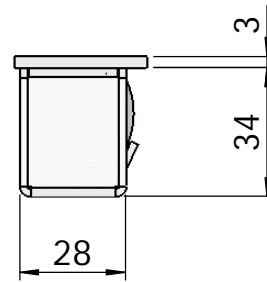

This document shall not be copied without owners written allowance and its content shall not be exposed for third part nor be used for unauthorized purpose.

Owner

Stendals EI AB

Title/Description

STEP 60 med plan stolpe plös 10mm
Montering för Connect

Drawing no.

ST6548

Scale

1:2