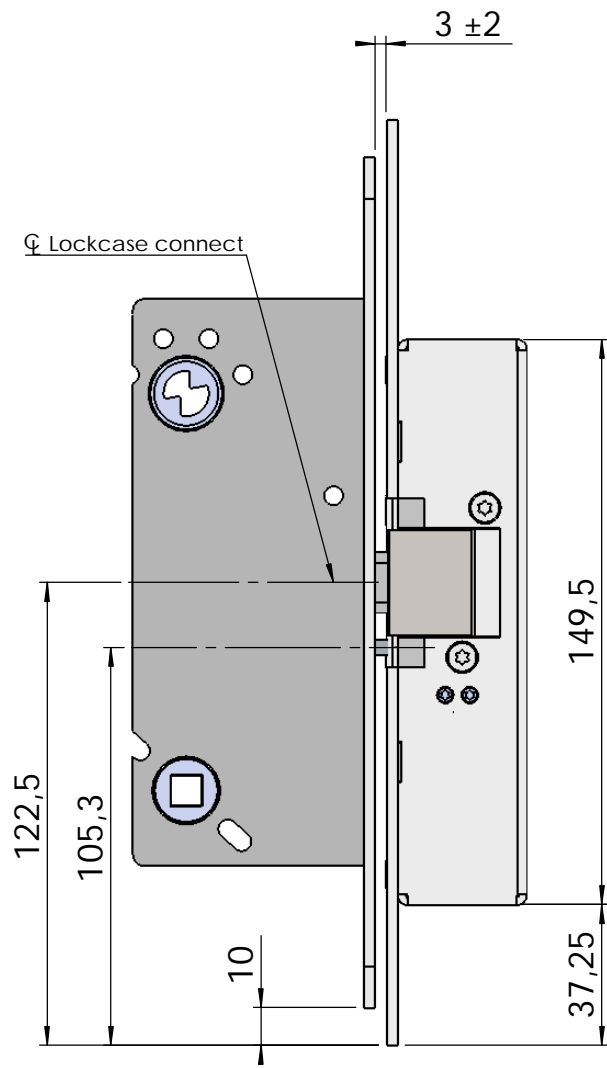

This document shall not be copied without owners written allowance and its content shall not be exposed for third part nor be used for unauthorized purpose.

Owner

Stendals EI AB

Title/Description

STEP 60 med plan stolpe plös 10mm
Montering för Connect

Drawing no.

ST6548

Scale

1:2