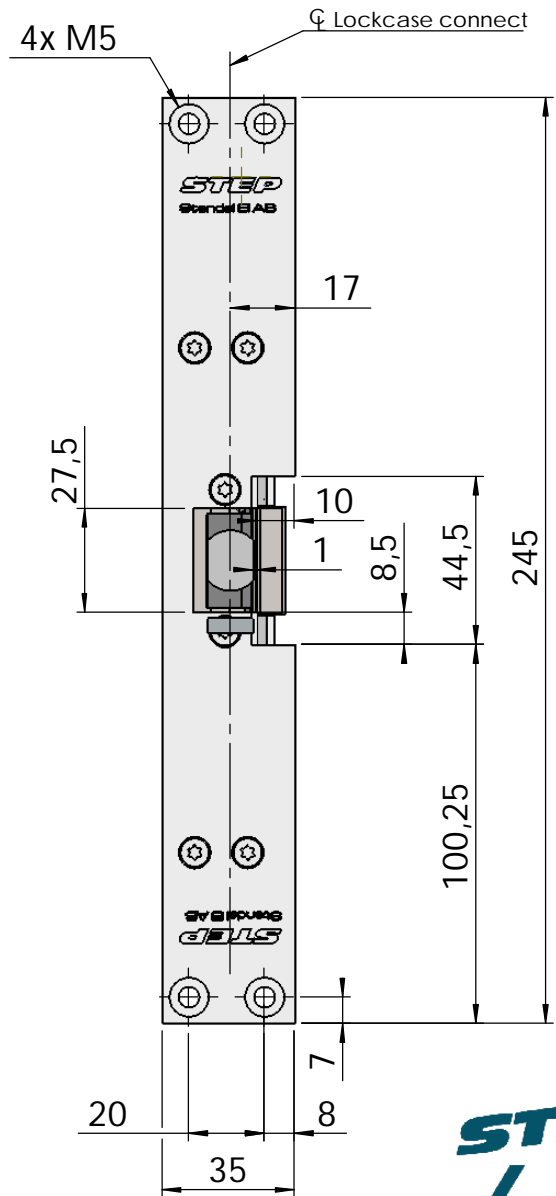

This document shall not be copied without owners written allowance and its content shall not be exposed for third part nor be used for unauthorized purpose.

Owner

Stendals EI AB

Title/Description

STEP 60 med plan stolpe plös 10mm
Montering för Connect

Drawing no.

ST6548

Scale

1:2