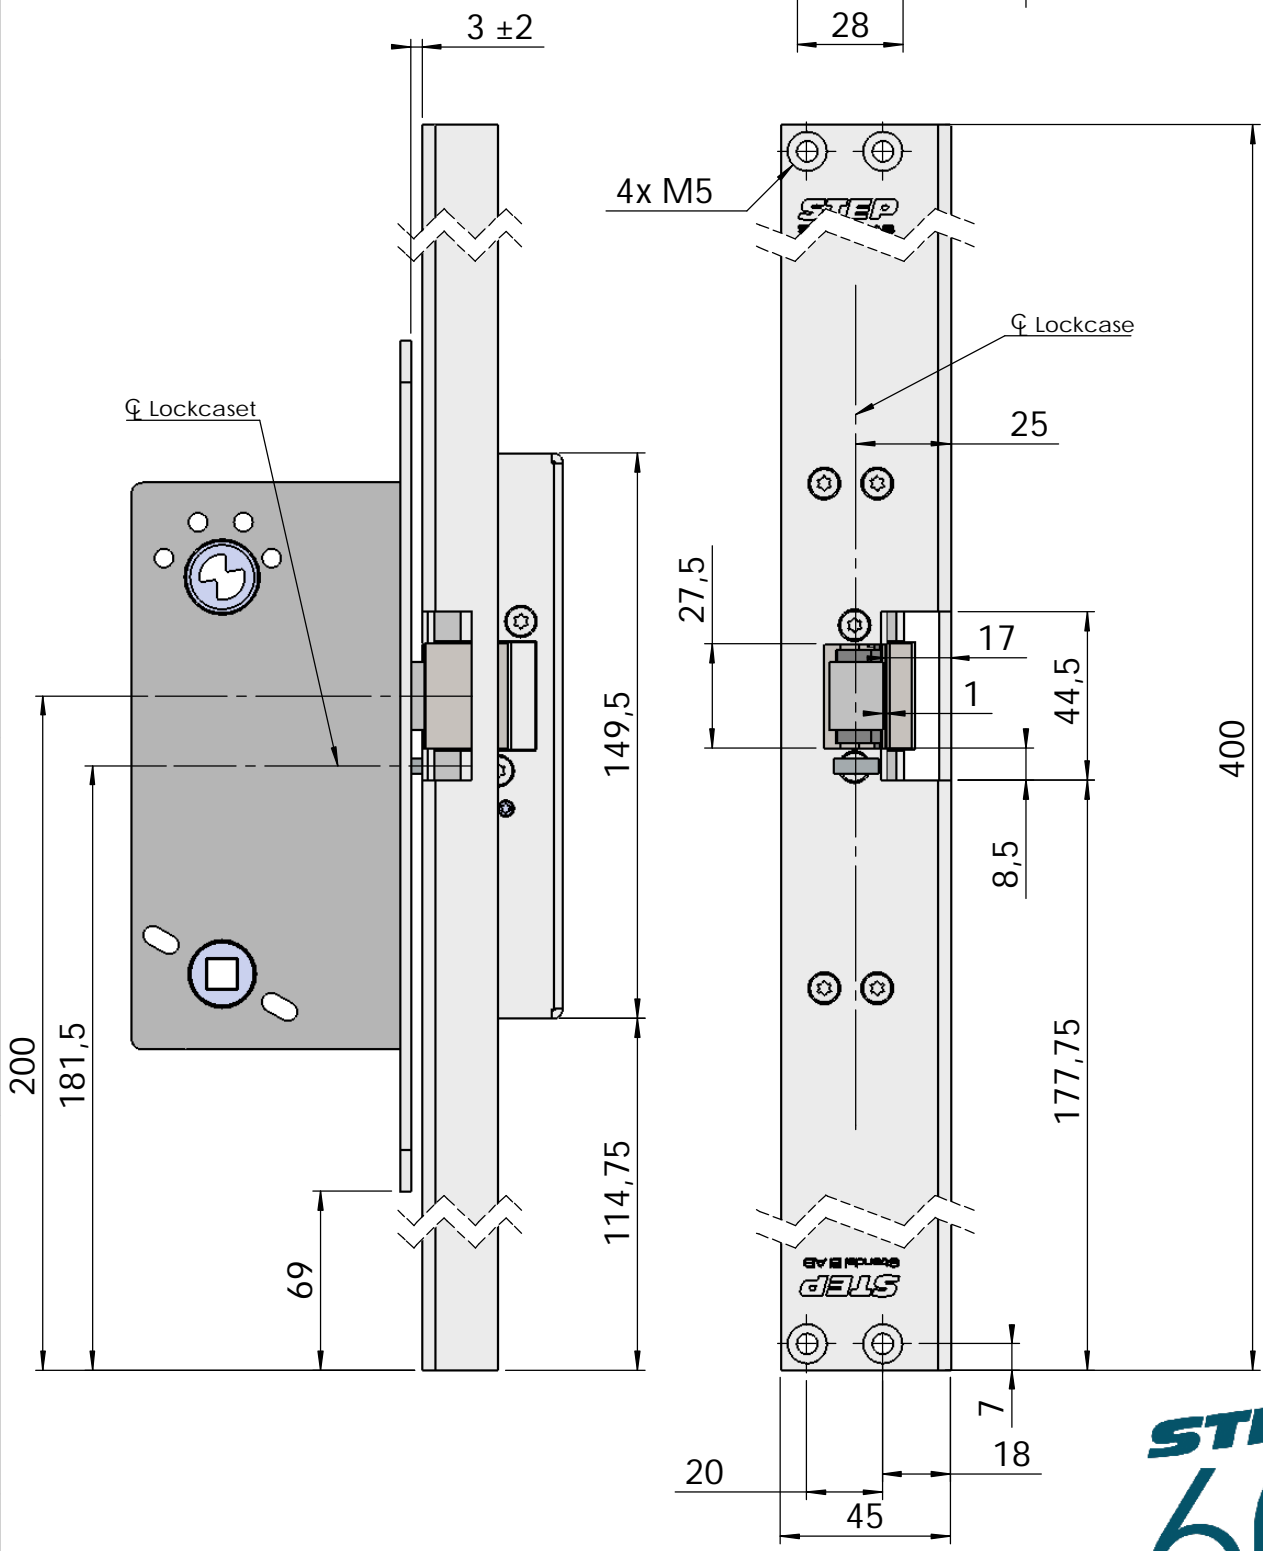

Montering för Modul

F
E
D
C
B
A