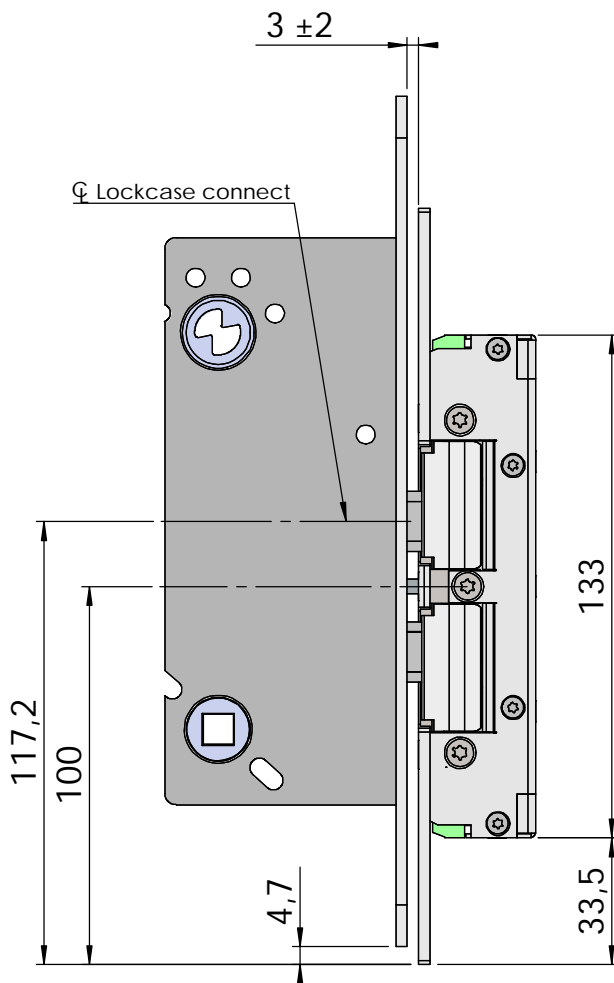

Montering för Connect

This document shall not be copied without owners written allowance and its content shall not be exposed for third part nor be used for unauthorized purpose.

Owner
Stendals EI AB

Title/Description
**STEP 92 med plan stolpe plös 12mm
Montering för Connect**

Drawing no.
ST9506

Scale
1:2

Montering för Modul

This document shall not be copied without owners written allowance and its content shall not be exposed for third part nor be used for unauthorized purpose.

Owner
Stendals EI AB

Title/Description
**STEP 92 med plan stolpe plös 12mm
Montering för Modul**

Drawing no. **ST9506**

Scale
1:2