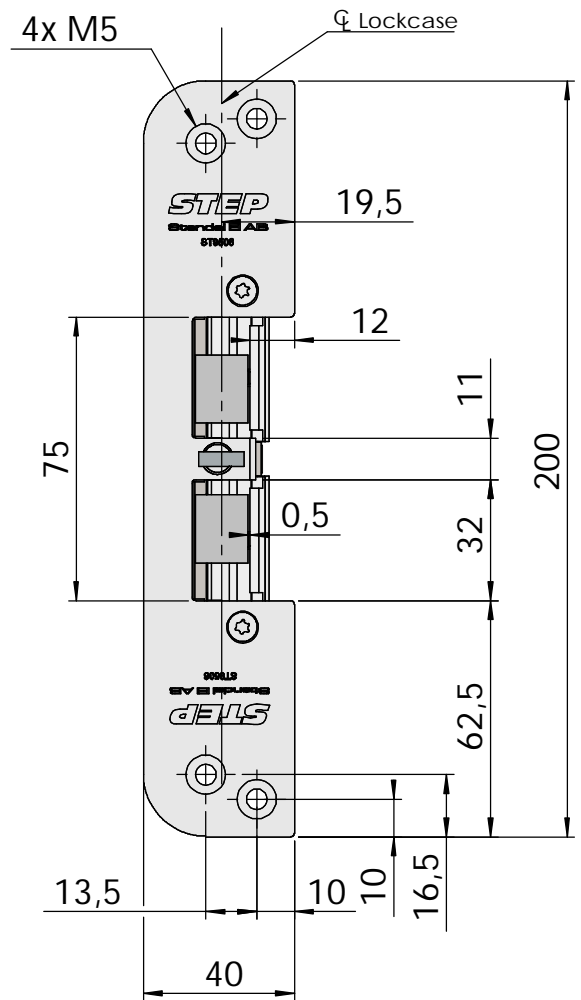

Montering för Connect

This document shall not be copied without owners written allowance and its content shall not be exposed for third part nor be used for unauthorized purpose.

Owner
Stendals EI AB

Title/Description
**STEP 92 med plan stolpe plös 12mm
Montering för Connect**

Drawing no.
ST9506

Scale
1:2

Montering för Modul

This document shall not be copied without owners written allowance and its content shall not be exposed for third part nor be used for unauthorized purpose.

Owner
Stendals EI AB

Title/Description
**STEP 92 med plan stolpe plös 12mm
Montering för Modul**

Drawing no. **ST9506**

Scale
1:2