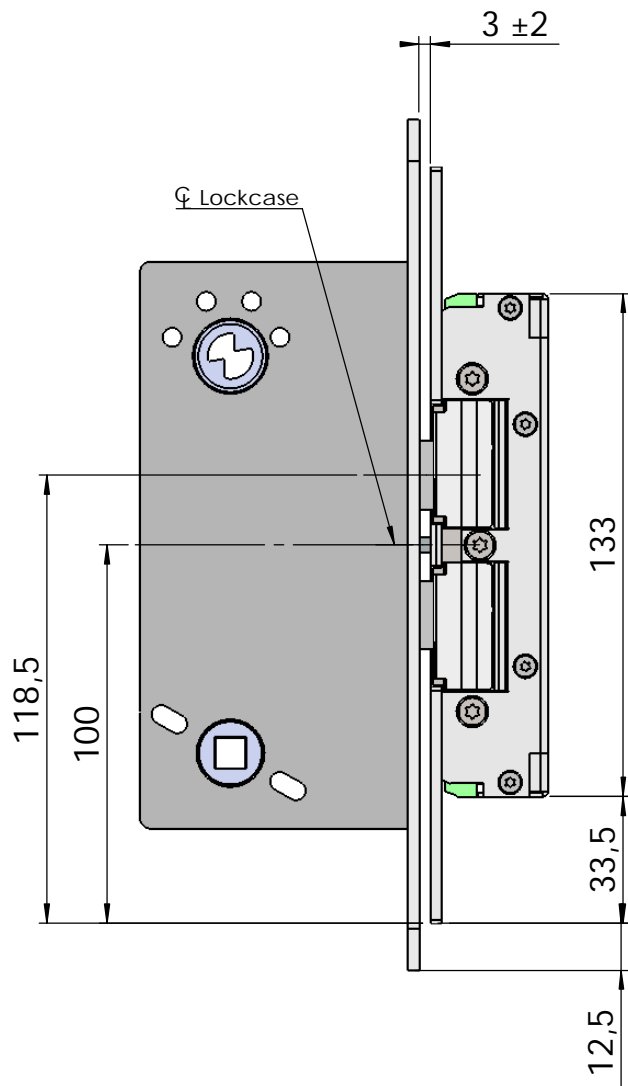

Montering för Connect

This document shall not be copied without owners written allowance and its content shall not be exposed for third part nor be used for unauthorized purpose.

Owner
Stendals EI AB

Title/Description
**STEP 92 med plan stolpe plös 12mm
Montering för Connect**

Drawing no.
ST9506

Scale
1:2

Montering för Modul

This document shall not be copied without owners written allowance and its content shall not be exposed for third part nor be used for unauthorized purpose.

Owner
Stendals EI AB

Title/Description
**STEP 92 med plan stolpe plös 12mm
Montering för Modul**

Drawing no. **ST9506**

Scale
1:2