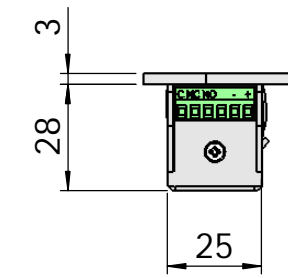

Montering för Connect

This document shall not be copied without owners written allowance and its content shall not be exposed for third part nor be used for unauthorized purpose.

Owner
Stendals EI AB

Title/Description
**STEP 92 med plan stolpe plös 12mm
Montering för Connect**

Drawing no.
ST9506

Scale
1:2

Montering för Modul

This document shall not be copied without owners written allowance and its content shall not be exposed for third part nor be used for unauthorized purpose.

Owner
Stendals EI AB

Title/Description
**STEP 92 med plan stolpe plös 12mm
Montering för Modul**

Drawing no. **ST9506**

Scale
1:2