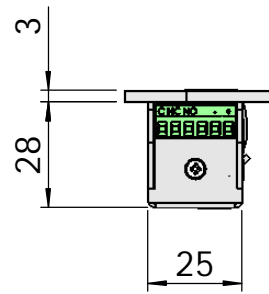

Montering för Connect

This document shall not be copied without owners written allowance and its content shall not be exposed for third part nor be used for unauthorized purpose.

Owner
Stendals EI AB

Title/Description
**STEP 92 med plan stolpe plös 12mm
Montering för Connect**

Drawing no.
ST9506

Scale
1:2

Montering för Modul

This document shall not be copied without owners written allowance and its content shall not be exposed for third part nor be used for unauthorized purpose.

Owner
Stendals EI AB

Title/Description
**STEP 92 med plan stolpe plös 12mm
Montering för Modul**

Drawing no. **ST9506**

Scale
1:2