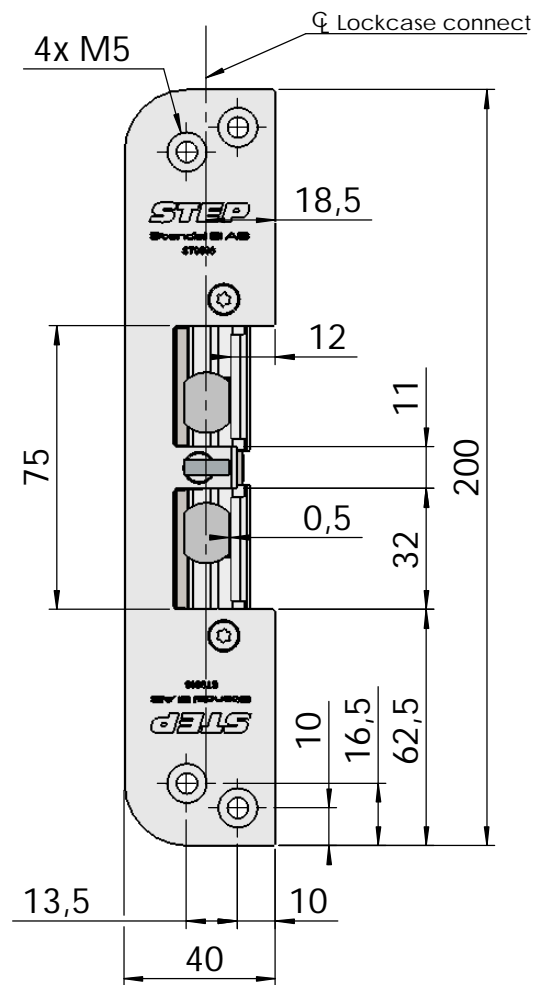

Montering för Connect

This document shall not be copied without owners written allowance and its content shall not be exposed for third part nor be used for unauthorized purpose.

Owner
Stendals EI AB

Title/Description
**STEP 92 med plan stolpe plös 12mm
Montering för Connect**

Drawing no.
ST9506

Scale
1:2

Montering för Modul

This document shall not be copied without owners written allowance and its content shall not be exposed for third part nor be used for unauthorized purpose.

Owner
Stendals EI AB

Title/Description
**STEP 92 med plan stolpe plös 12mm
Montering för Modul**

Drawing no. **ST9506**

Scale
1:2