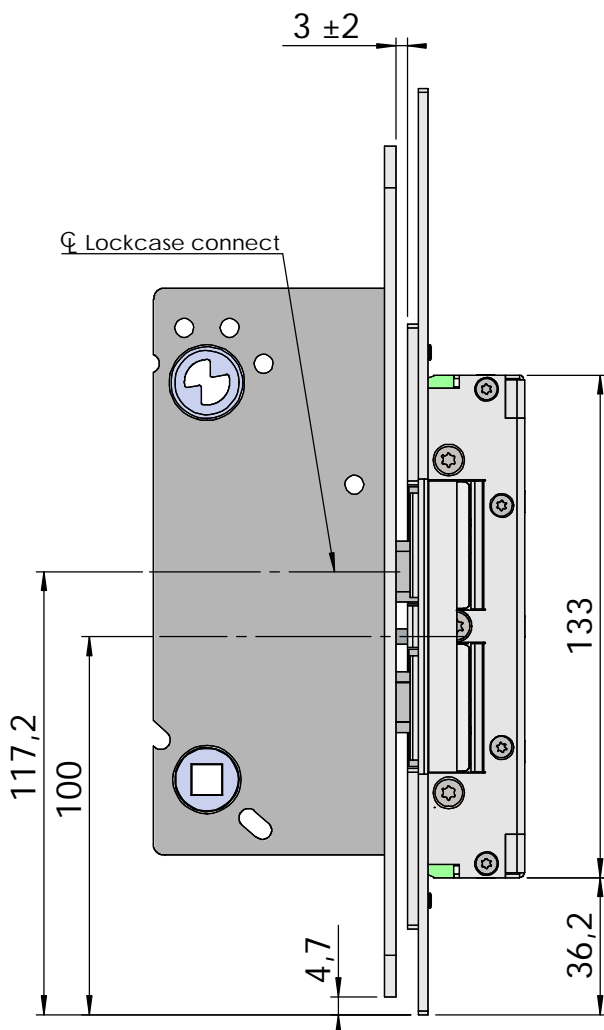

Montering för Connect

This document shall not be copied without owners written allowance and its content shall not be exposed for third part nor be used for unauthorized purpose.

Owner

Stendals EI AB

Title/Description

STEP 92 med plan stolpe plös 21mm
Montering för Connect

Drawing no.

ST9511V

Scale

1:2

Montering för Modul

This document shall not be copied without owners written allowance and its content shall not be exposed for third part nor be used for unauthorized purpose.

Owner
Stendals EI AB

Title/Description
**STEP 92 med plan stolpe plös 21mm
Montering för Modul**

Drawing no. **ST9511V**

Scale **1:2**