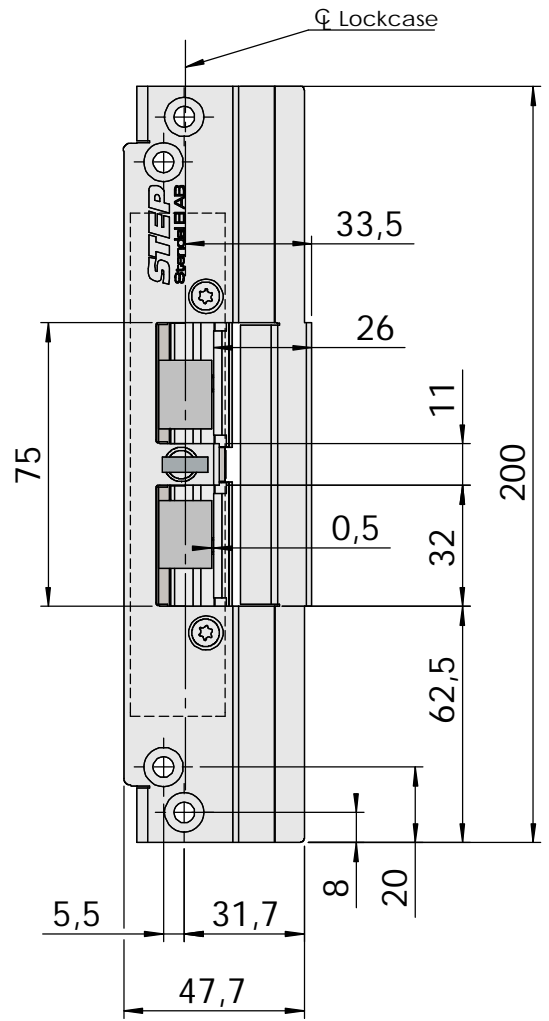

Montering för Connect

This document shall not be copied without owners written allowance and its content shall not be exposed for third part nor be used for unauthorized purpose.

Owner Stendals EI AB	Title/Description STEP 92 med bockad stolpe plös 26,5mm Montering för Connect
	Drawing no. ST9512 Scale 1:2

Montering för Modul

This document shall not be copied without owners written allowance and its content shall not be exposed for third part nor be used for unauthorized purpose.

Owner
Stendals EI AB

Title/Description
**STEP 92 med bockad stolpe plös 26,5mm
Montering för Modul**

Drawing no.
ST9512

Scale
1:2