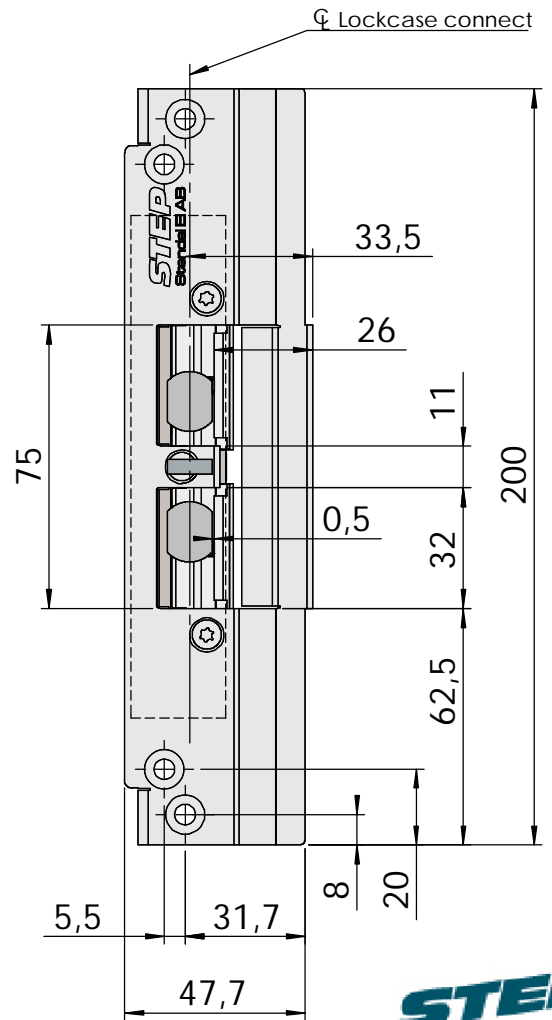

Montering för Connect

This document shall not be copied without owners written allowance and its content shall not be exposed for third part nor be used for unauthorized purpose.

Owner Stendals EI AB	Title/Description STEP 92 med bockad stolpe plös 26,5mm Montering för Connect
	Drawing no. ST9512 Scale 1:2

Montering för Modul

This document shall not be copied without owners written allowance and its content shall not be exposed for third part nor be used for unauthorized purpose.

Owner
Stendals EI AB

Title/Description
**STEP 92 med bockad stolpe plös 26,5mm
Montering för Modul**

Drawing no.
ST9512

Scale
1:2