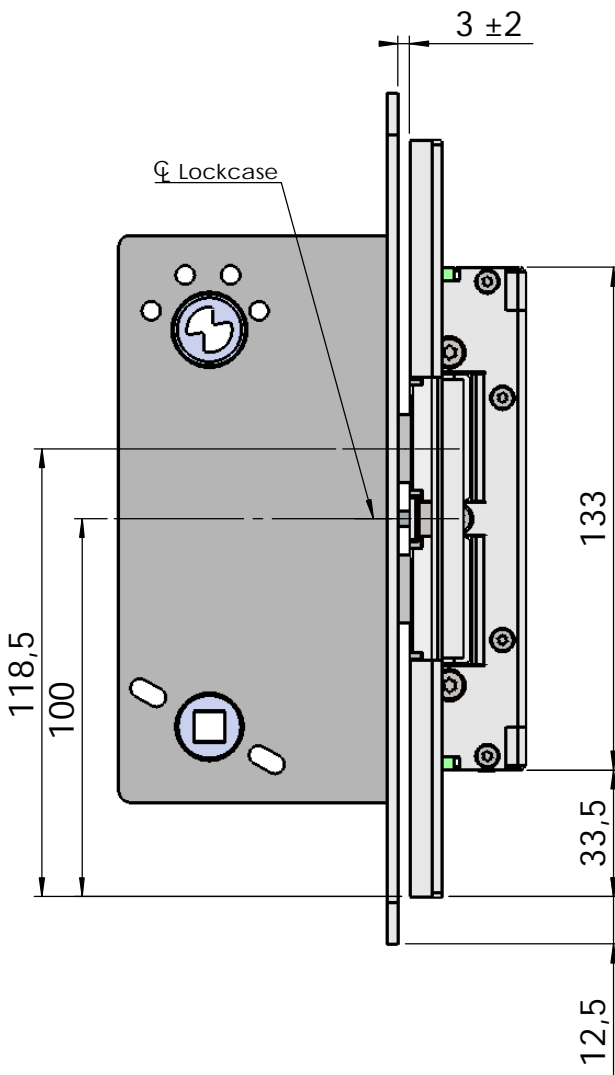

Montering för Connect

This document shall not be copied without owners written allowance and its content shall not be exposed for third part nor be used for unauthorized purpose.

Owner Stendals EI AB	Title/Description STEP 92 med bockad stolpe plös 26,5mm Montering för Connect
	Drawing no. ST9512 Scale 1:2

Montering för Modul

This document shall not be copied without owners written allowance and its content shall not be exposed for third part nor be used for unauthorized purpose.

Owner
Stendals EI AB

Title/Description
**STEP 92 med bockad stolpe plös 26,5mm
Montering för Modul**

Drawing no.
ST9512

Scale
1:2