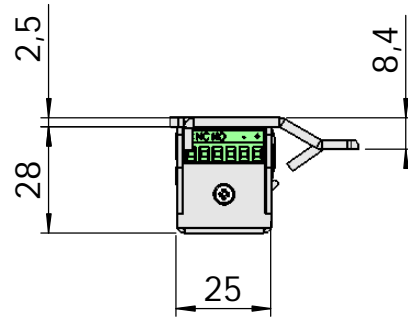

Montering för Connect

This document shall not be copied without owners written allowance and its content shall not be exposed for third part nor be used for unauthorized purpose.

Owner Stendals EI AB	Title/Description STEP 92 med bockad stolpe plös 26,5mm Montering för Connect
	Drawing no. ST9512 Scale 1:2

Montering för Modul

This document shall not be copied without owners written allowance and its content shall not be exposed for third part nor be used for unauthorized purpose.

Owner
Stendals EI AB

Title/Description
**STEP 92 med bockad stolpe plös 26,5mm
Montering för Modul**

Drawing no.
ST9512

Scale
1:2