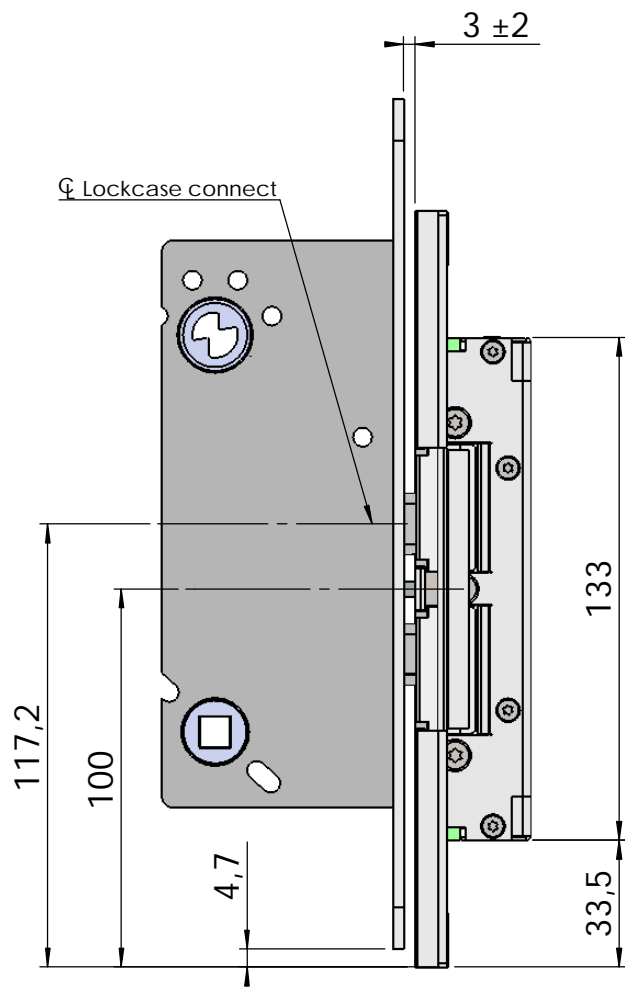

Montering för Connect

This document shall not be copied without owners written allowance and its content shall not be exposed for third part nor be used for unauthorized purpose.

Owner Stendals EI AB	Title/Description STEP 92 med bockad stolpe plös 26,5mm Montering för Connect
	Drawing no. ST9512 Scale 1:2

Montering för Modul

This document shall not be copied without owners written allowance and its content shall not be exposed for third part nor be used for unauthorized purpose.

Owner
Stendals EI AB

Title/Description
**STEP 92 med bockad stolpe plös 26,5mm
Montering för Modul**

Drawing no.
ST9512

Scale
1:2