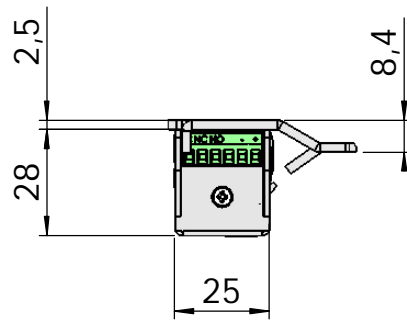

Montering för Connect

This document shall not be copied without owners written allowance and its content shall not be exposed for third part nor be used for unauthorized purpose.

Owner Stendals EI AB	Title/Description STEP 92 med bockad stolpe plös 26,5mm Montering för Connect
	Drawing no. ST9512 Scale 1:2

Montering för Modul

This document shall not be copied without owners written allowance and its content shall not be exposed for third part nor be used for unauthorized purpose.

Owner
Stendals EI AB

Title/Description
**STEP 92 med bockad stolpe plös 26,5mm
Montering för Modul**

Drawing no.
ST9512

Scale
1:2