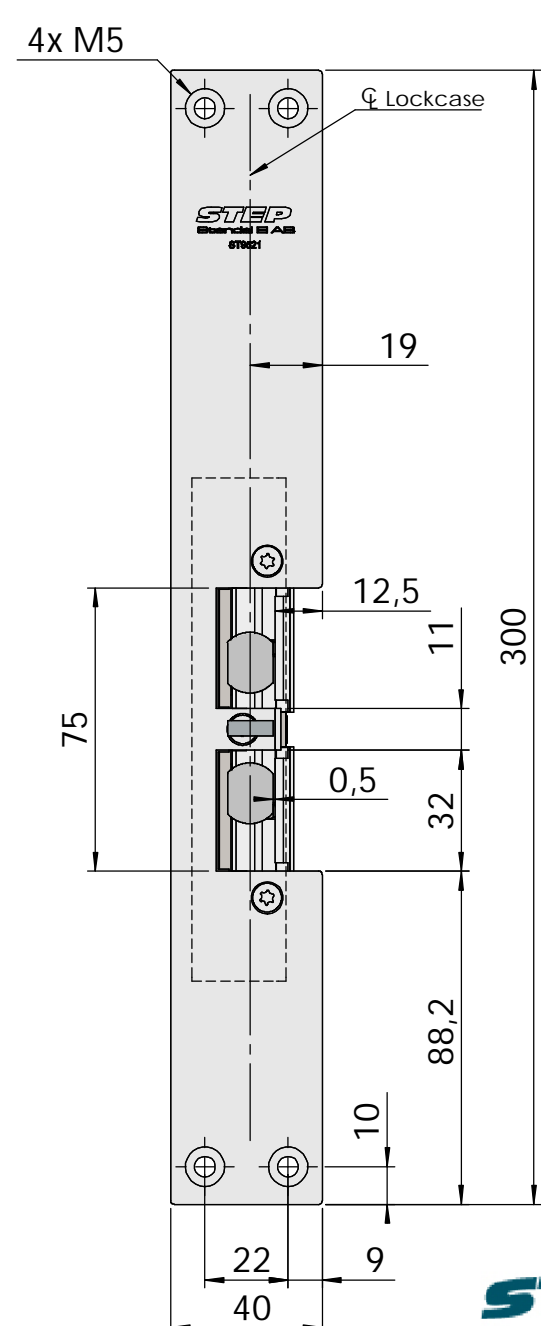

Montering för Connect

This document shall not be copied without owners written allowance and its content shall not be exposed for third part nor be used for unauthorized purpose.

Owner
Stendals EI AB

Title/Description
**STEP 92 med plan stolpe plös 13,5mm
Montering för Connect**

Drawing no.
ST9521

Scale
1:2

Montering för Modul

This document shall not be copied without owners written allowance and its content shall not be exposed for third part nor be used for unauthorized purpose.

A Owner
Stendals EI AB

Title/Description
STEP 92 med plan stolpe plös 13,5mm
Montering för Modul

Drawing no. **ST9521**

Scale
1:2