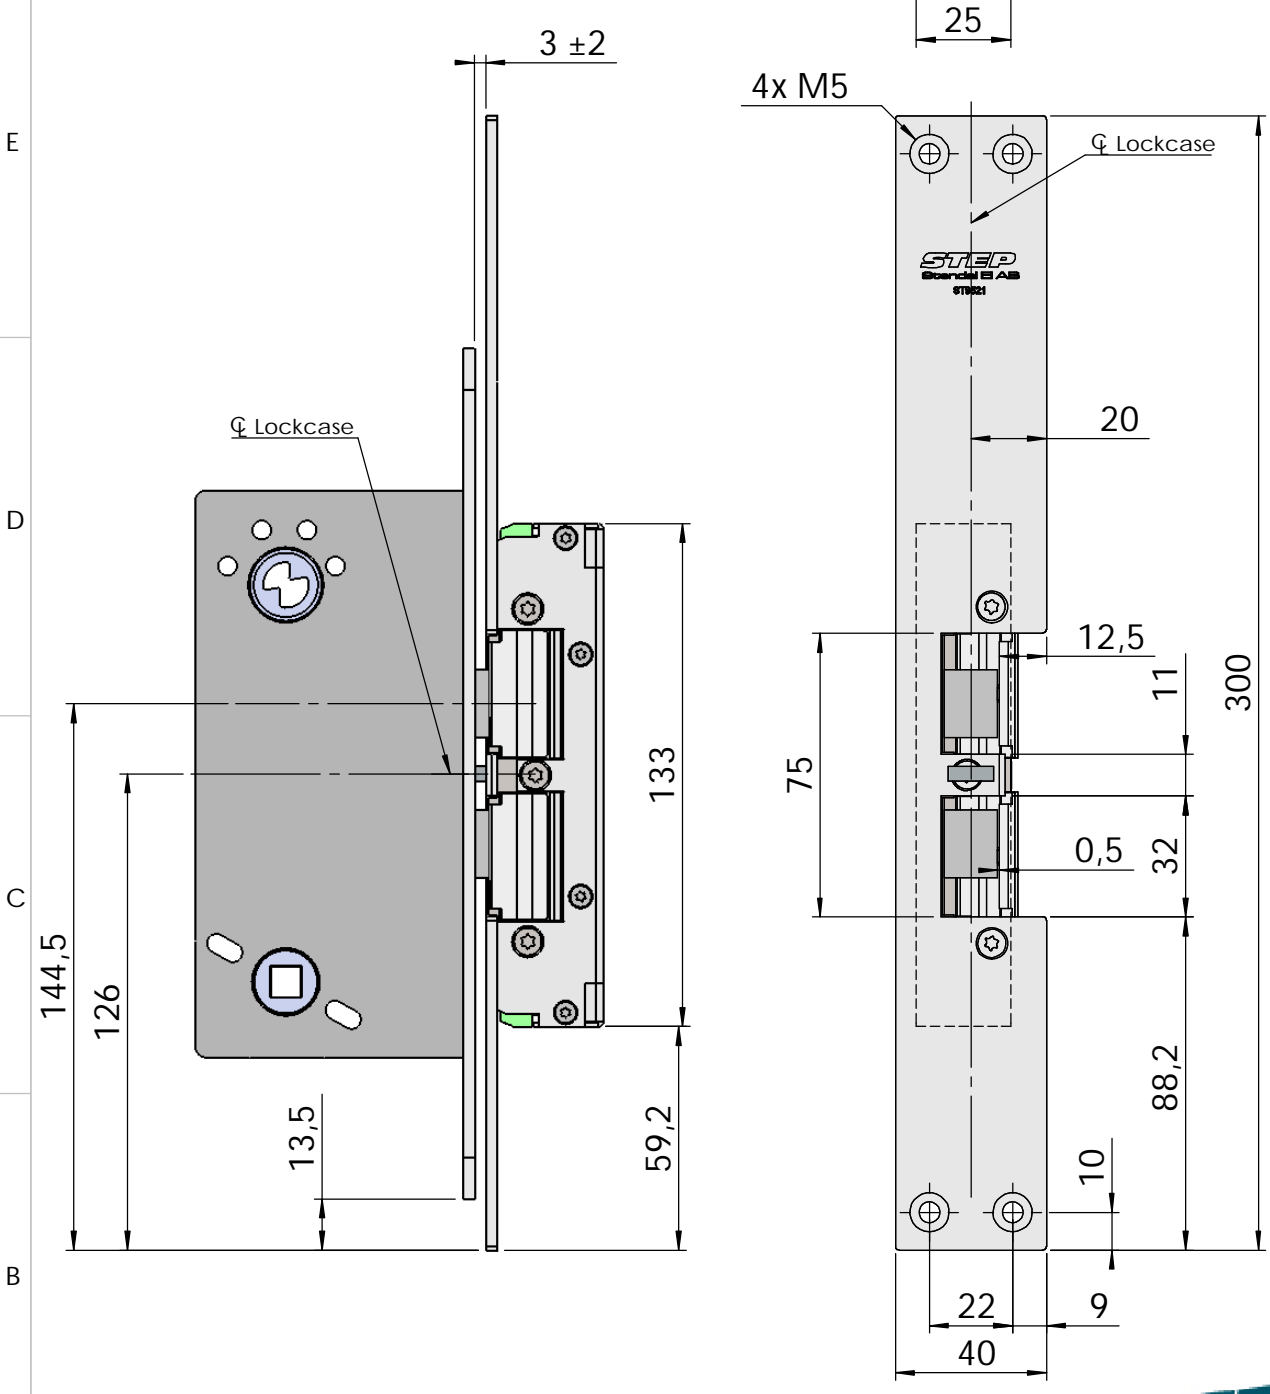

Montering för Connect

This document shall not be copied without owners written allowance and its content shall not be exposed for third part nor be used for unauthorized purpose.

Owner
Stendals EI AB

Title/Description
**STEP 92 med plan stolpe plös 13,5mm
Montering för Connect**

Drawing no.
ST9521

Scale
1:2

Montering för Modul

This document shall not be copied without owners written allowance and its content shall not be exposed for third part nor be used for unauthorized purpose.

A Owner
Stendals EI AB

Title/Description
STEP 92 med plan stolpe plös 13,5mm
Montering för Modul

Drawing no. **ST9521**

Scale
1:2