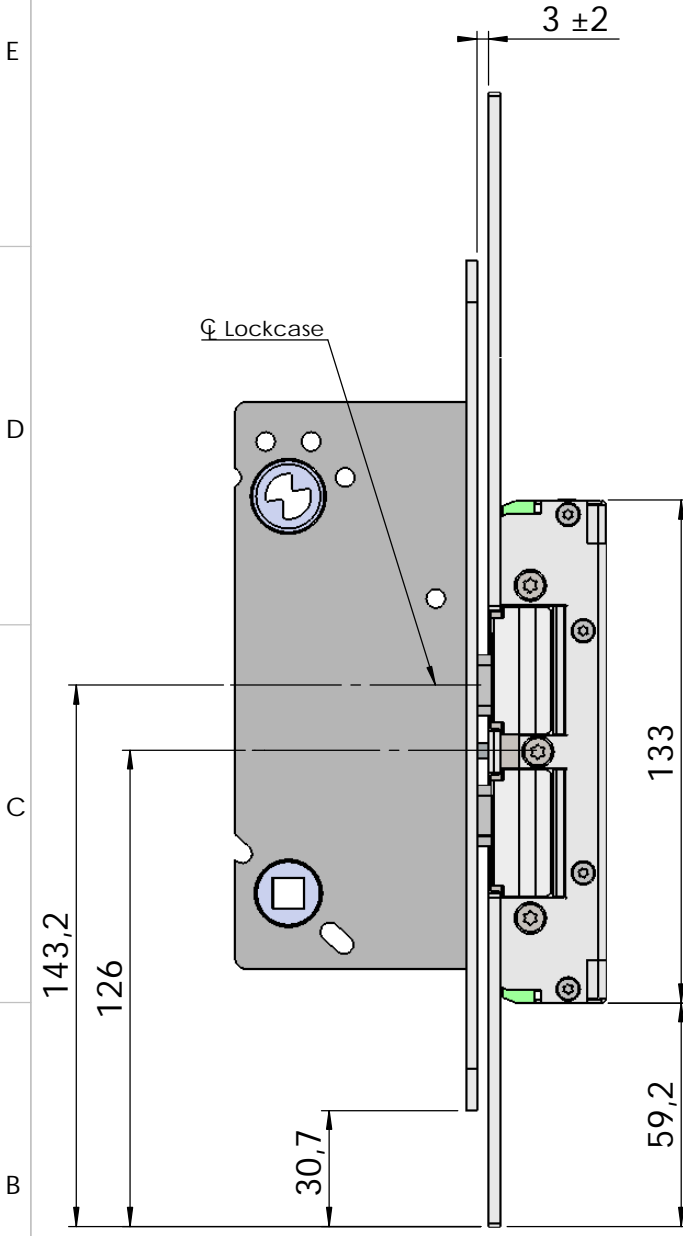

Montering för Connect

This document shall not be copied without owners written allowance and its content shall not be exposed for third part nor be used for unauthorized purpose.

Owner
Stendals EI AB

Title/Description
**STEP 92 med plan stolpe plös 13,5mm
Montering för Connect**

Drawing no.
ST9521

Scale
1:2

Montering för Modul

This document shall not be copied without owners written allowance and its content shall not be exposed for third part nor be used for unauthorized purpose.

A Owner
Stendals EI AB

Title/Description
STEP 92 med plan stolpe plös 13,5mm
Montering för Modul

Drawing no. **ST9521**

Scale
1:2