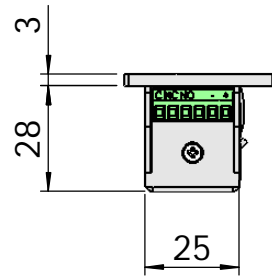

Montering för Connect

This document shall not be copied without owners written allowance and its content shall not be exposed for third part nor be used for unauthorized purpose.

Owner
Stendals EI AB

Title/Description
**STEP 92 med plan stolpe plös 13,5mm
Montering för Connect**

Drawing no.
ST9521

Scale
1:2

Montering för Modul

This document shall not be copied without owners written allowance and its content shall not be exposed for third part nor be used for unauthorized purpose.

A Owner
Stendals EI AB

Title/Description
STEP 92 med plan stolpe plös 13,5mm
Montering för Modul

Drawing no. **ST9521**

Scale
1:2