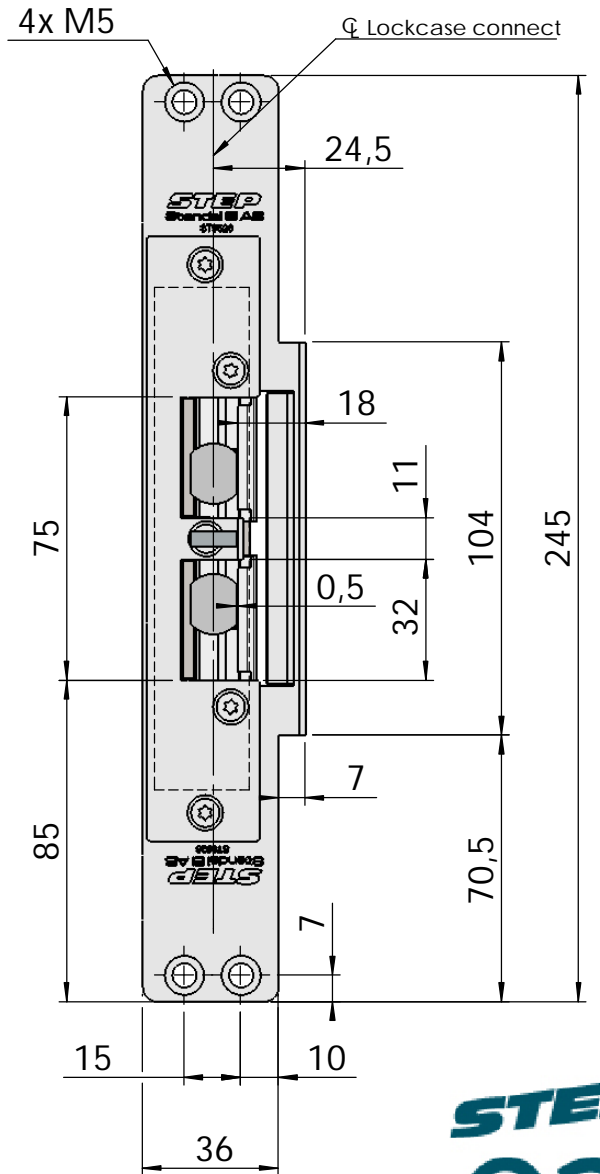

This document shall not be copied without owners written allowance and its content shall not be exposed for third part nor be used for unauthorized purpose.

Owner

Stendals EI AB

Title/Description

STEP 92 med plan stolpe plös 17,5mm
Montering för Connect

Drawing no.

ST9526

Scale

1:2