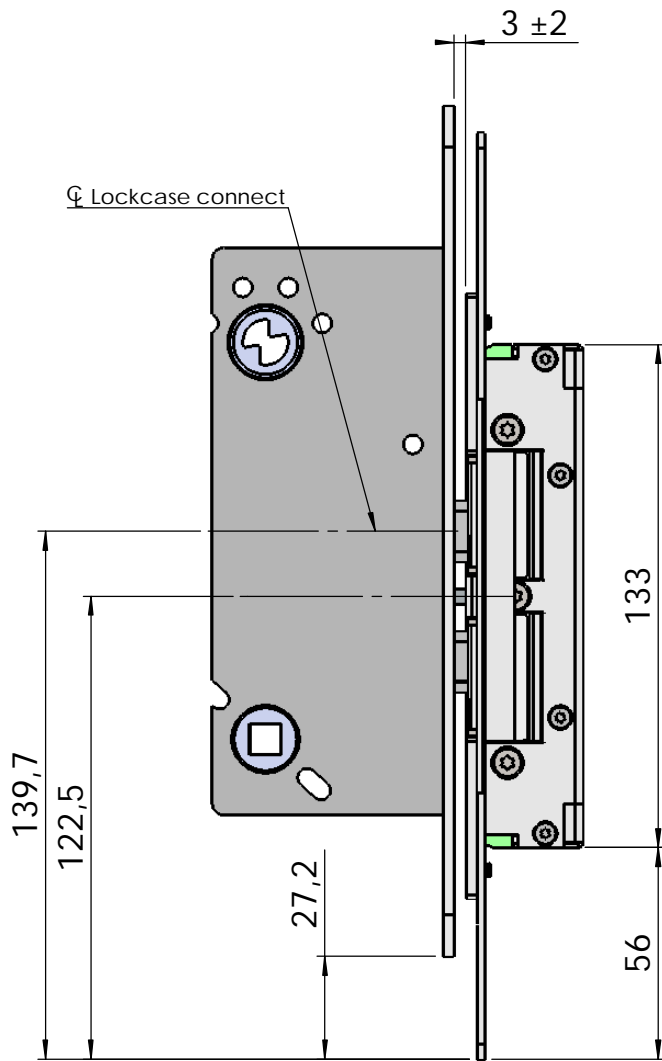

Montering för Connect

This document shall not be copied without owners written allowance and its content shall not be exposed for third part nor be used for unauthorized purpose.

Owner

Stendals EI AB

Title/Description

STEP 92 med plan stolpe plös 17,5mm
Montering för Connect

Drawing no.

ST9526

Scale

1:2

Montering för Modul

This document shall not be copied without owners written allowance and its content shall not be exposed for third part nor be used for unauthorized purpose.

Owner
Stendals EI AB

Title/Description
**STEP 92 med plan stolpe plös 17,5mm
Montering för Modul**

Drawing no. **ST9526**

Scale
1:2