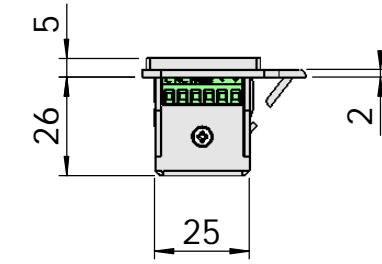

This document shall not be copied without owners written allowance and its content shall not be exposed for third part nor be used for unauthorized purpose.

Owner

Stendals EI AB

Title/Description

STEP 92 med plan stolpe plös 17,5mm
Montering för Connect

Drawing no.

ST9526

Scale

1:2