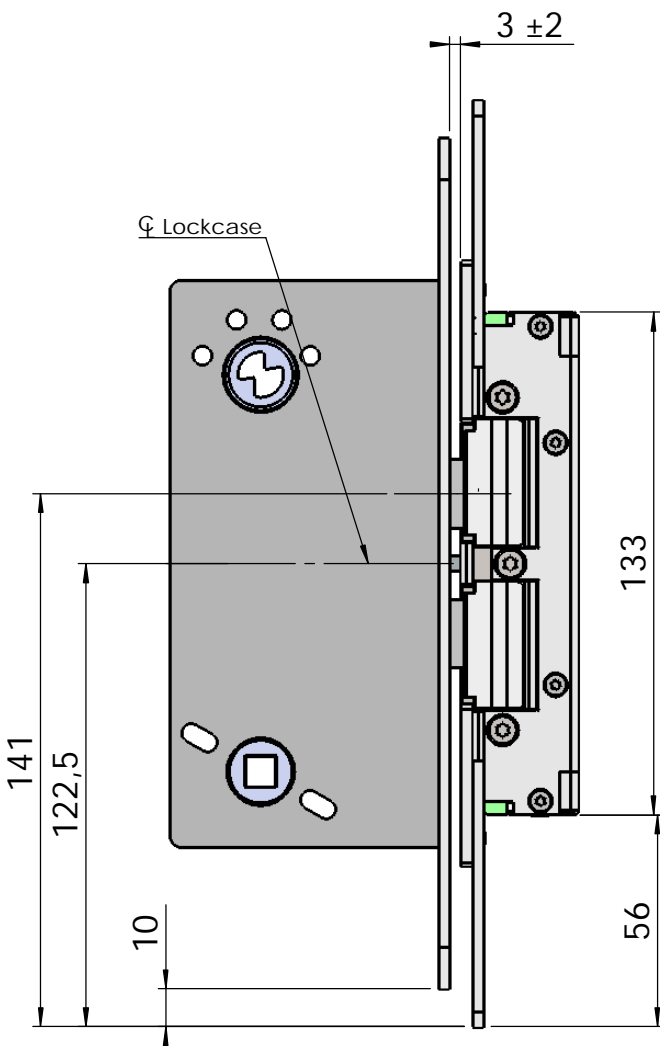

# Montering för Modul

This document shall not be copied without owners written allowance and its content shall not be exposed for third part nor be used for unauthorized purpose.

Owner <b>Stendals EI AB</b>	Title/Description <b>STEP 92 med plan stolpe plös 11,5mm Montering för Modul</b>
	Drawing no. <b>ST9527</b> <span style="float: right;">Scale <b>1:2</b></span>