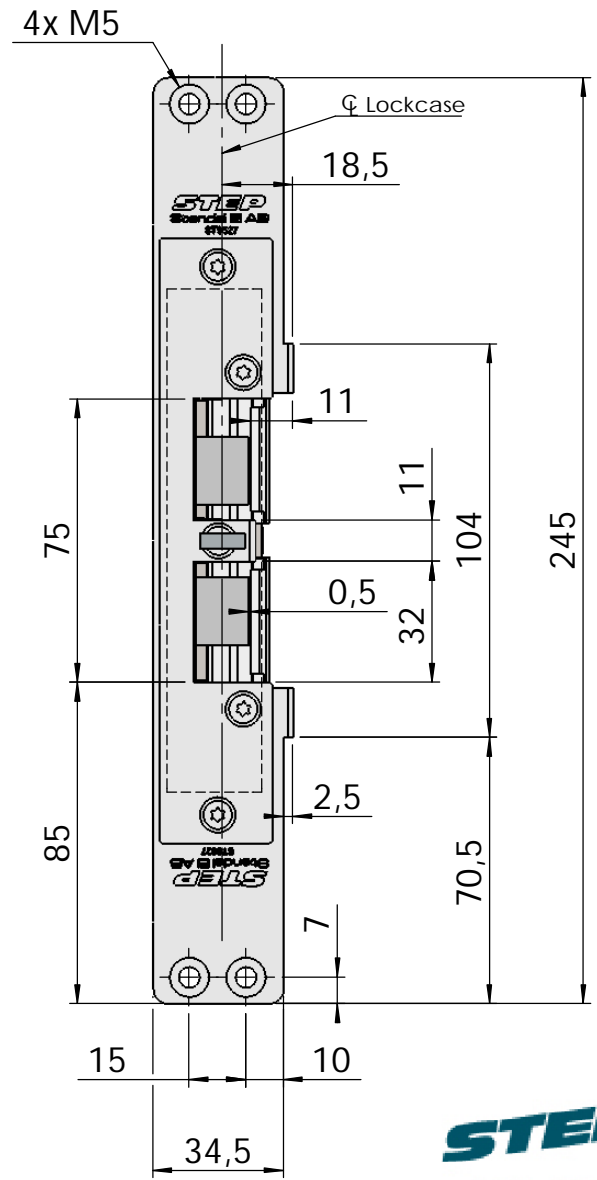

# Montering för Modul

This document shall not be copied without owners written allowance and its content shall not be exposed for third part nor be used for unauthorized purpose.

Owner <b>Stendals EI AB</b>	Title/Description <b>STEP 92 med plan stolpe plös 11,5mm Montering för Modul</b>
	Drawing no. <b>ST9527</b> <span style="float: right;">Scale <b>1:2</b></span>