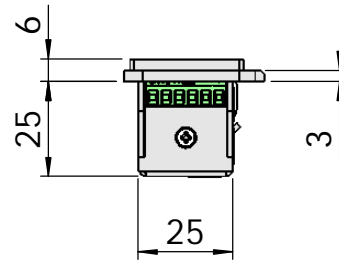

# Montering för Modul

This document shall not be copied without owners written allowance and its content shall not be exposed for third part nor be used for unauthorized purpose.

Owner <b>Stendals EI AB</b>	Title/Description <b>STEP 92 med plan stolpe plös 11,5mm Montering för Modul</b>
	Drawing no. <b>ST9527</b> <span style="float: right;">Scale <b>1:2</b></span>