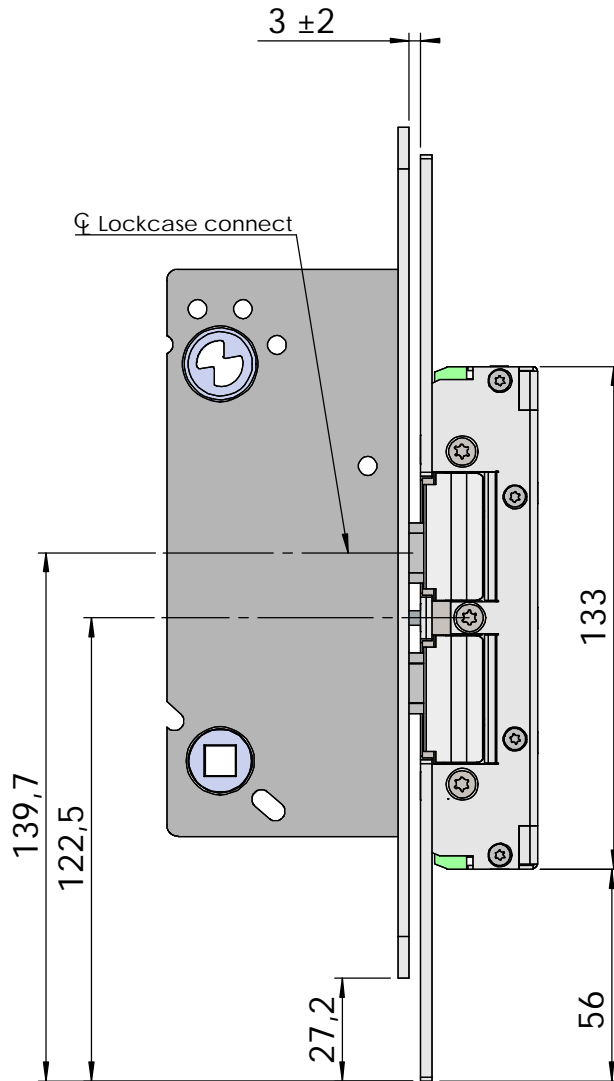

Montering för Connect

This document shall not be copied without owners written allowance and its content shall not be exposed for third part nor be used for unauthorized purpose.

Owner
Stendals EI AB

Title/Description
**STEP 92 med plan stolpe plös 5mm
Montering för Connect**

Drawing no. **ST9528**

Scale
1:2

Montering för Modul

This document shall not be copied without owners written allowance and its content shall not be exposed for third part nor be used for unauthorized purpose.

<p>Owner</p> <h2>Stendals EI AB</h2>	<p>Title/Description</p> <h3>STEP 92 med plan stolpe plös 5mm</h3> <h3>Montering för Modul</h3>
<p>Drawing no.</p> <h2>ST9528</h2>	<p>Scale</p> <h2>1:2</h2>