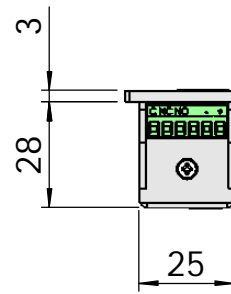

Montering för Connect

This document shall not be copied without owners written allowance and its content shall not be exposed for third part nor be used for unauthorized purpose.

Owner
Stendals EI AB

Title/Description
**STEP 92 med plan stolpe plös 5mm
Montering för Connect**

Drawing no. **ST9528**

Scale
1:2

Montering för Modul

This document shall not be copied without owners written allowance and its content shall not be exposed for third part nor be used for unauthorized purpose.

<p>Owner</p> <h2>Stendals EI AB</h2>	<p>Title/Description</p> <h3>STEP 92 med plan stolpe plös 5mm</h3> <h3>Montering för Modul</h3>
<p>Drawing no.</p> <h2>ST9528</h2>	<p>Scale</p> <h2>1:2</h2>