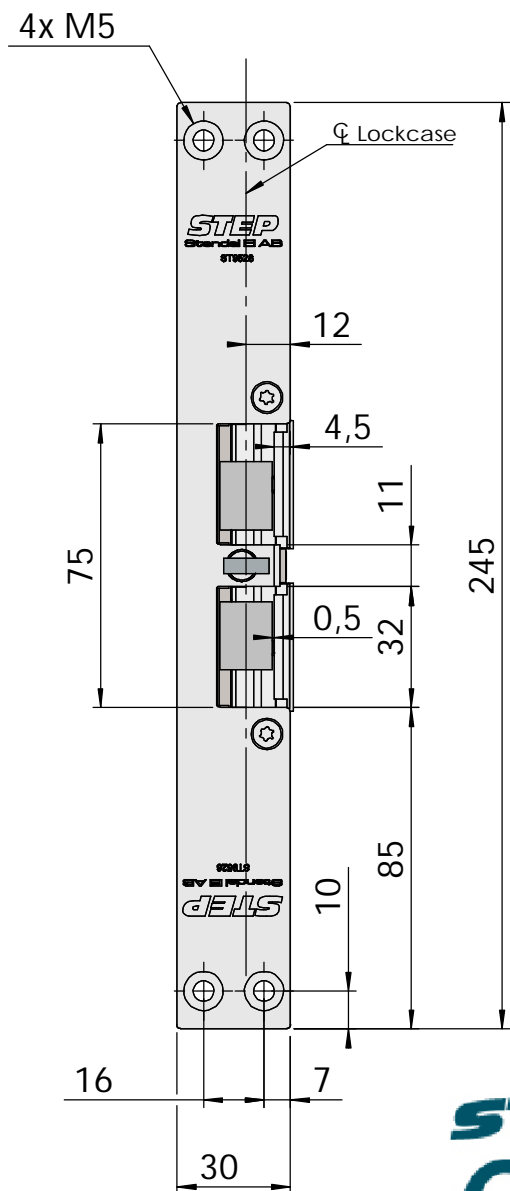

Montering för Connect

This document shall not be copied without owners written allowance and its content shall not be exposed for third part nor be used for unauthorized purpose.

Owner
Stendals EI AB

Title/Description
**STEP 92 med plan stolpe plös 5mm
Montering för Connect**

Drawing no. **ST9528**

Scale
1:2

Montering för Modul

This document shall not be copied without owners written allowance and its content shall not be exposed for third part nor be used for unauthorized purpose.

<p>Owner</p> <h2>Stendals EI AB</h2>	<p>Title/Description</p> <h3>STEP 92 med plan stolpe plös 5mm</h3> <h3>Montering för Modul</h3>
<p>Drawing no.</p> <h2>ST9528</h2>	<p>Scale</p> <h2>1:2</h2>