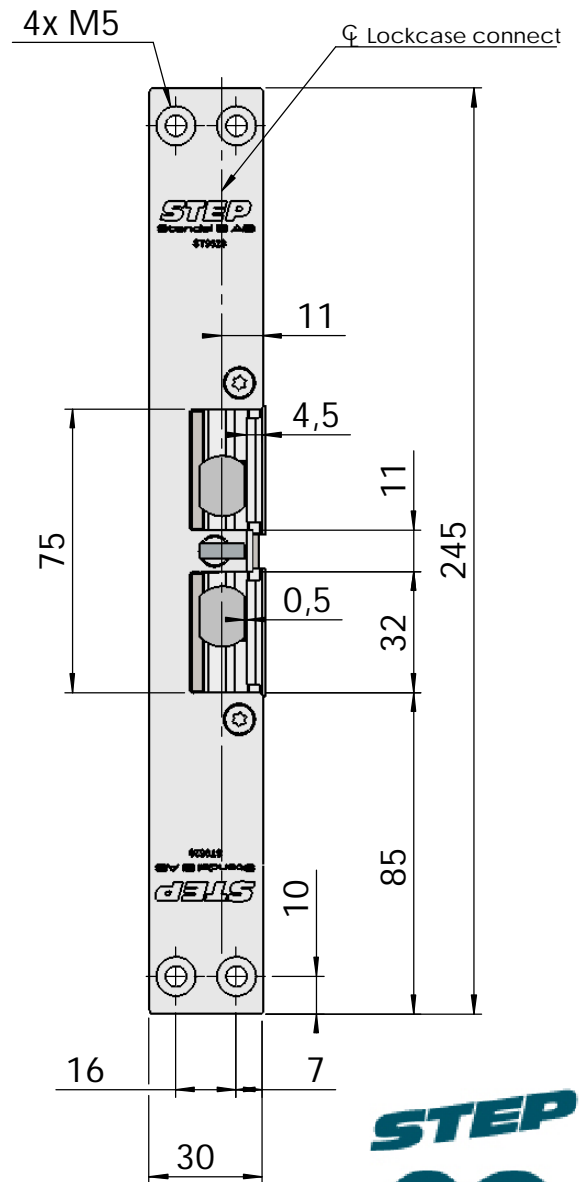

Montering för Connect

This document shall not be copied without owners written allowance and its content shall not be exposed for third part nor be used for unauthorized purpose.

Owner
Stendals EI AB

Title/Description
**STEP 92 med plan stolpe plös 5mm
Montering för Connect**

Drawing no. **ST9528**

Scale
1:2

Montering för Modul

This document shall not be copied without owners written allowance and its content shall not be exposed for third part nor be used for unauthorized purpose.

<p>Owner</p> <h2>Stendals EI AB</h2>	<p>Title/Description</p> <h3>STEP 92 med plan stolpe plös 5mm</h3> <h3>Montering för Modul</h3>
<p>Drawing no.</p> <h2>ST9528</h2>	<p>Scale</p> <h2>1:2</h2>