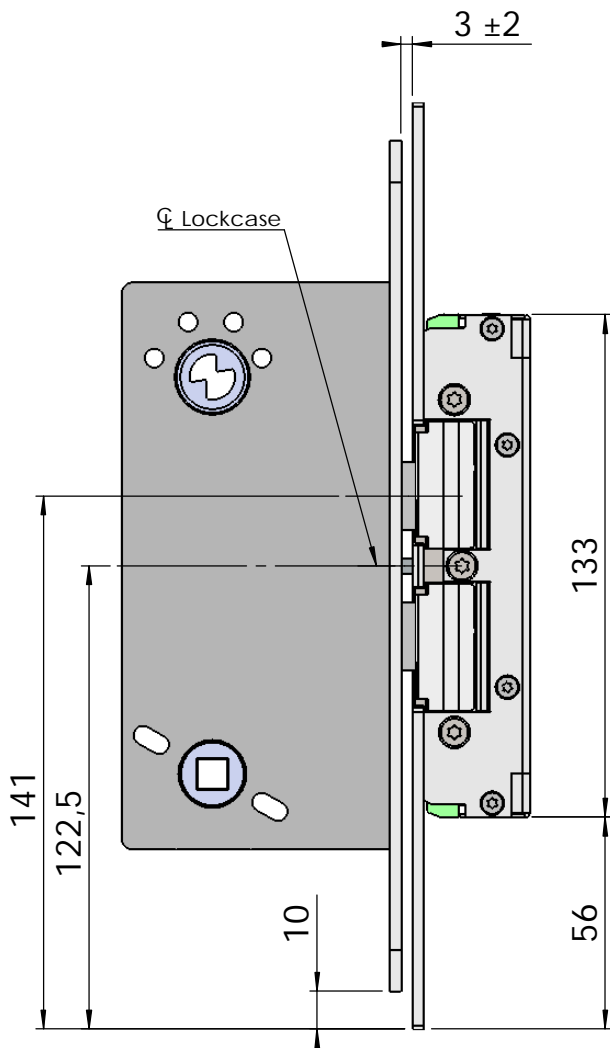

Montering för Connect

This document shall not be copied without owners written allowance and its content shall not be exposed for third part nor be used for unauthorized purpose.

Owner
Stendals EI AB

Title/Description
**STEP 92 med plan stolpe plös 5mm
Montering för Connect**

Drawing no. **ST9528**

Scale
1:2

Montering för Modul

This document shall not be copied without owners written allowance and its content shall not be exposed for third part nor be used for unauthorized purpose.

<p>Owner</p> <h2>Stendals EI AB</h2>	<p>Title/Description</p> <h3>STEP 92 med plan stolpe plös 5mm</h3> <h3>Montering för Modul</h3>
<p>Drawing no.</p> <h2>ST9528</h2>	<p>Scale</p> <h2>1:2</h2>