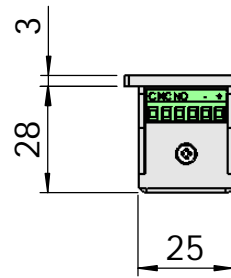

Montering för Connect

This document shall not be copied without owners written allowance and its content shall not be exposed for third part nor be used for unauthorized purpose.

Owner
Stendals EI AB

Title/Description
**STEP 92 med plan stolpe plös 5mm
Montering för Connect**

Drawing no. **ST9528**

Scale
1:2

Montering för Modul

This document shall not be copied without owners written allowance and its content shall not be exposed for third part nor be used for unauthorized purpose.

<p>Owner</p> <h2>Stendals EI AB</h2>	<p>Title/Description</p> <h3>STEP 92 med plan stolpe plös 5mm</h3> <h3>Montering för Modul</h3>
<p>Drawing no.</p> <h2>ST9528</h2>	<p>Scale</p> <h2>1:2</h2>