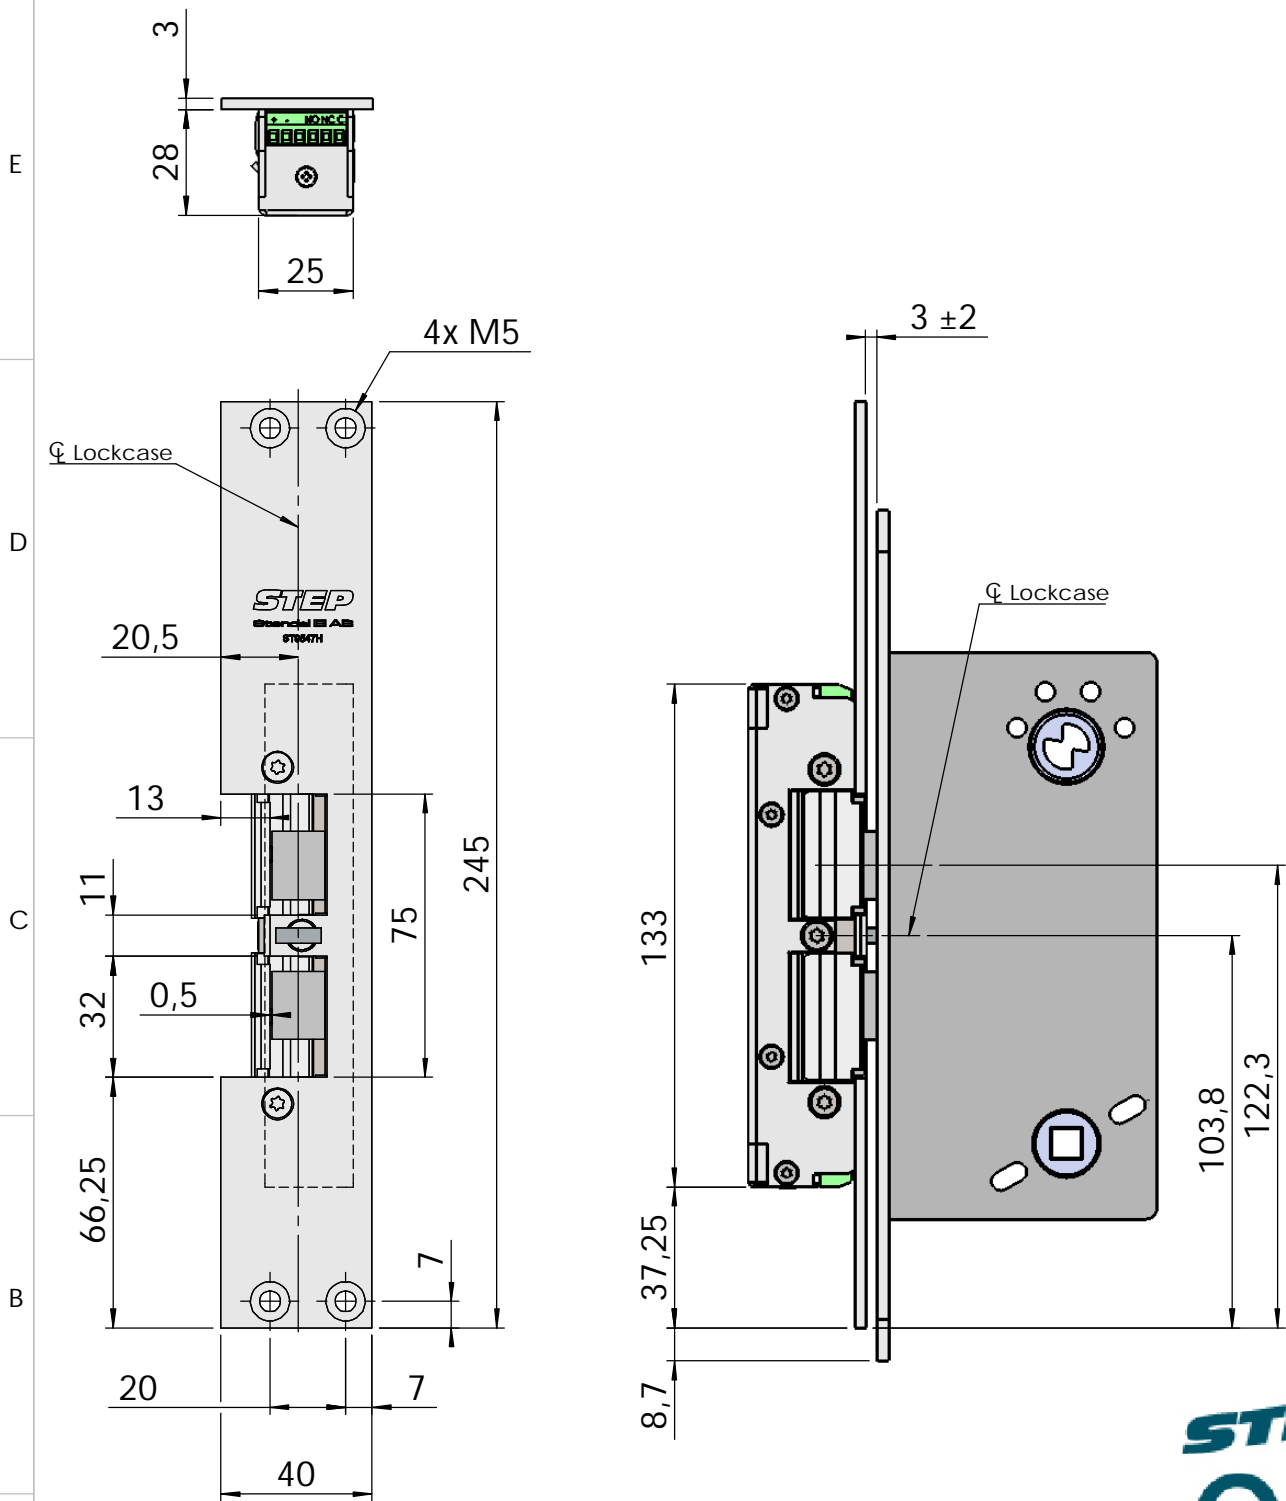

Montering för Connect

This document shall not be copied without owners written allowance and its content shall not be exposed for third part nor be used for unauthorized purpose.

Owner
Stendals EI AB

Title/Description
**STEP 92 med plan stolpe plös 13mm
Montering för Connect**

Drawing no. **ST9547H**

Scale
1:2

Montering för Modul

This document shall not be copied without owners written allowance and its content shall not be exposed for third part nor be used for unauthorized purpose.

A Owner
Stendals EI AB

Title/Description
STEP 92 med plan stolpe plös 13mm
Montering för Modul

Drawing no. **ST9547H**

Scale
1:2