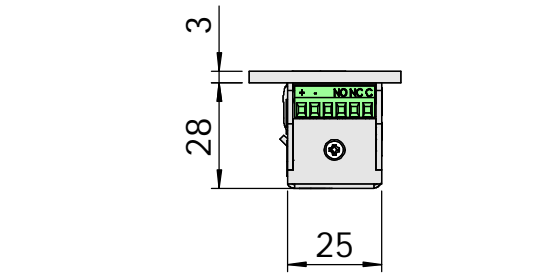

Montering för Connect

This document shall not be copied without owners written allowance and its content shall not be exposed for third part nor be used for unauthorized purpose.

Owner
Stendals EI AB

Title/Description
**STEP 92 med plan stolpe plös 13mm
Montering för Connect**

Drawing no. **ST9547H**

Scale
1:2

Montering för Modul

This document shall not be copied without owners written allowance and its content shall not be exposed for third part nor be used for unauthorized purpose.