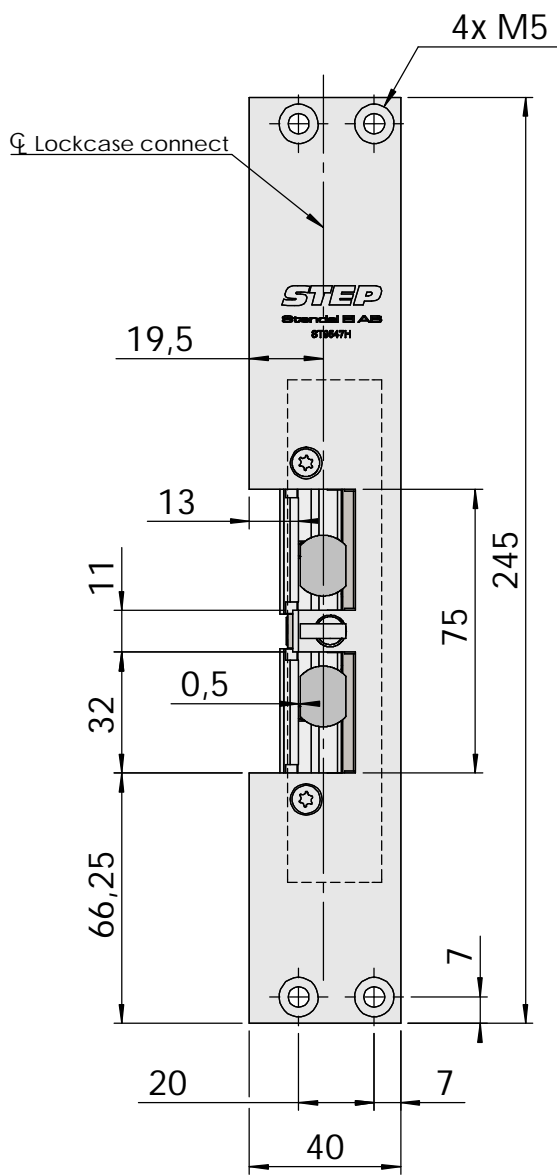

Montering för Connect

This document shall not be copied without owners written allowance and its content shall not be exposed for third part nor be used for unauthorized purpose.

Owner
Stendals EI AB

Title/Description
**STEP 92 med plan stolpe plös 13mm
Montering för Connect**

Drawing no. **ST9547H**

Scale
1:2

Montering för Modul

This document shall not be copied without owners written allowance and its content shall not be exposed for third part nor be used for unauthorized purpose.

A Owner
Stendals EI AB

Title/Description
STEP 92 med plan stolpe plös 13mm
Montering för Modul

Drawing no. **ST9547H**

Scale
1:2