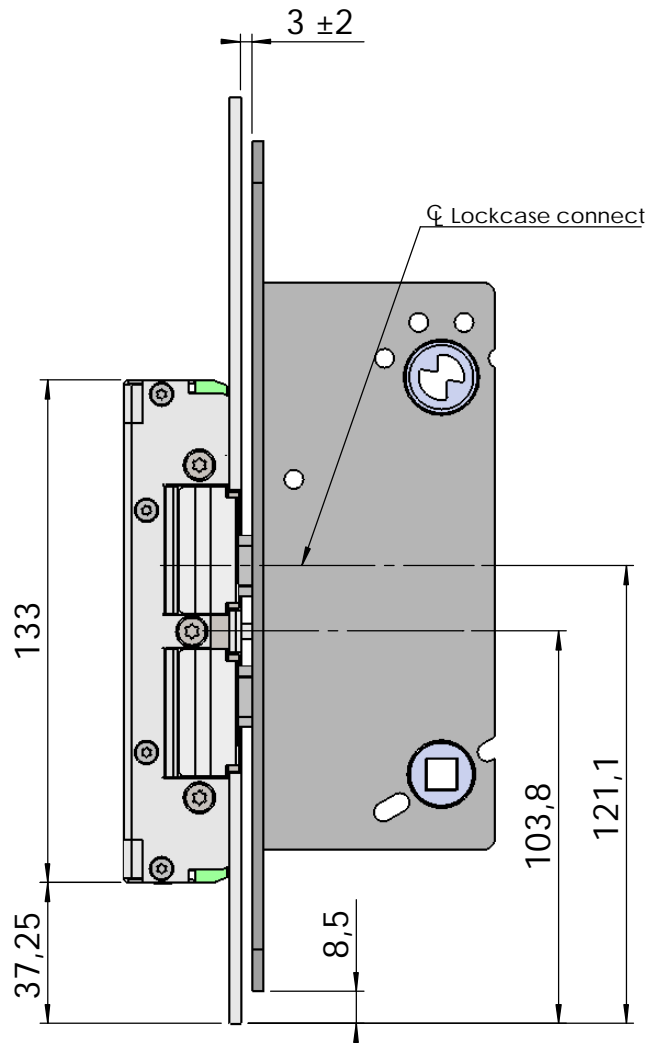

Montering för Connect

This document shall not be copied without owners written allowance and its content shall not be exposed for third part nor be used for unauthorized purpose.

Owner
Stendals EI AB

Title/Description
**STEP 92 med plan stolpe plös 13mm
Montering för Connect**

Drawing no. **ST9547H**

Scale
1:2

Montering för Modul

This document shall not be copied without owners written allowance and its content shall not be exposed for third part nor be used for unauthorized purpose.

A Owner
Stendals EI AB

Title/Description
STEP 92 med plan stolpe plös 13mm
Montering för Modul

Drawing no. **ST9547H**

Scale
1:2