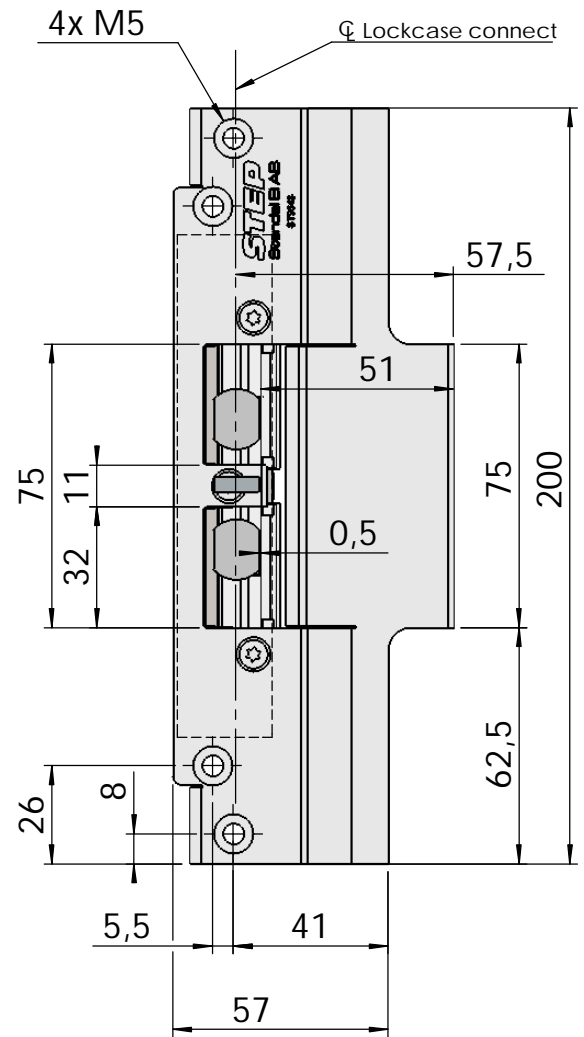

Montering för Connect

This document shall not be copied without owners written allowance and its content shall not be exposed for third part nor be used for unauthorized purpose.

Owner Stendals EI AB	Title/Description STEP 92 med bockad stolpe plös 51mm Montering för Connect
	Drawing no. ST9548 Scale 1:2

Montering för Modul

Owner
Stendals EI AB

Title/Description
**STEP 92 med bockad stolpe plös 51mm
Montering för Modul**

Drawing no.
ST9548

Scale
1:2

This document shall not be copied without owners written allowance and its content shall not be exposed for third part nor be used for unauthorized purpose.