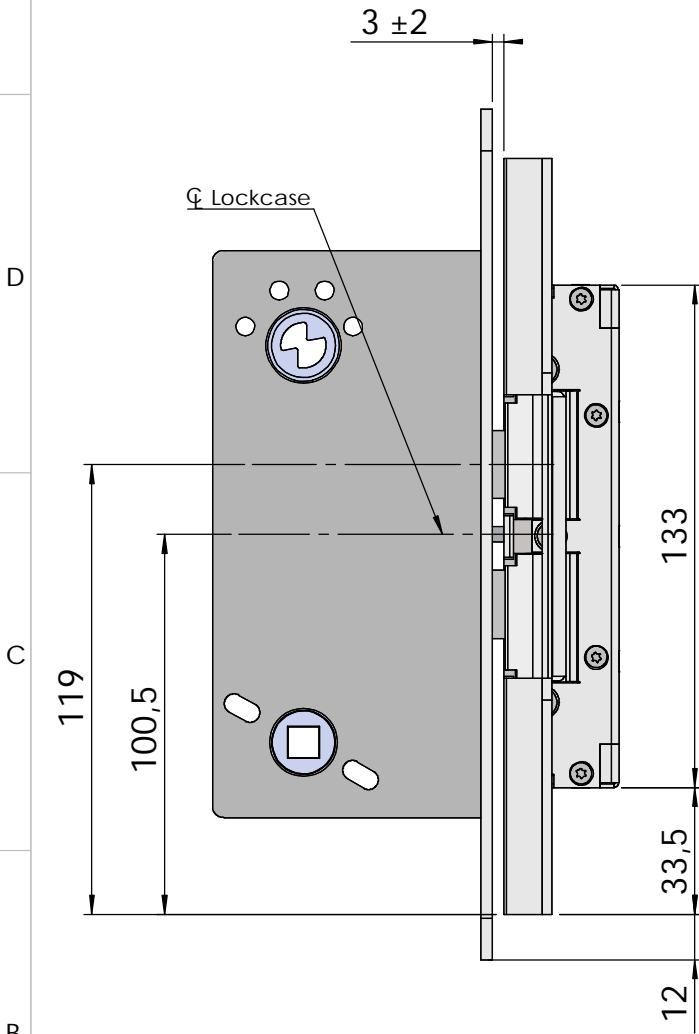

Montering för Connect

This document shall not be copied without owners written allowance and its content shall not be exposed for third part nor be used for unauthorized purpose.

Owner Stendals EI AB	Title/Description STEP 92 med bockad stolpe plös 51mm Montering för Connect
	Drawing no. ST9548 Scale 1:2

Montering för Modul

Owner
Stendals EI AB

Title/Description
**STEP 92 med bockad stolpe plös 51mm
Montering för Modul**

Drawing no.
ST9548

Scale
1:2

This document shall not be copied without owners written allowance and its content shall not be exposed for third part nor be used for unauthorized purpose.