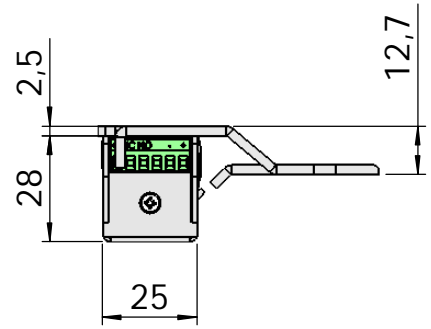

Montering för Connect

This document shall not be copied without owners written allowance and its content shall not be exposed for third part nor be used for unauthorized purpose.

Owner Stendals EI AB	Title/Description STEP 92 med bockad stolpe plös 51mm Montering för Connect
	Drawing no. ST9548 Scale 1:2

Montering för Modul

Owner
Stendals EI AB

Title/Description
**STEP 92 med bockad stolpe plös 51mm
Montering för Modul**

Drawing no.
ST9548

Scale
1:2

This document shall not be copied without owners written allowance and its content shall not be exposed for third part nor be used for unauthorized purpose.