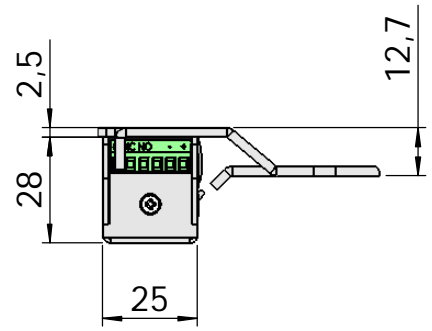

Montering för Connect

This document shall not be copied without owners written allowance and its content shall not be exposed for third part nor be used for unauthorized purpose.

Owner Stendals EI AB	Title/Description STEP 92 med bockad stolpe plös 51mm Montering för Connect
	Drawing no. ST9548 Scale 1:2

Montering för Modul

Owner
Stendals EI AB

Title/Description
**STEP 92 med bockad stolpe plös 51mm
Montering för Modul**

Drawing no.
ST9548

Scale
1:2

This document shall not be copied without owners written allowance and its content shall not be exposed for third part nor be used for unauthorized purpose.