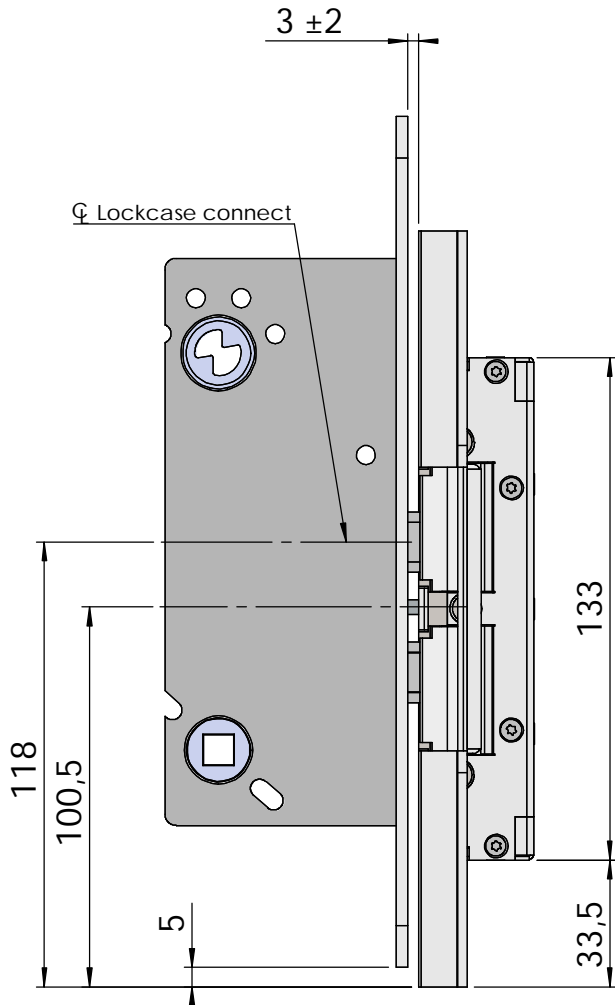

Montering för Connect

This document shall not be copied without owners written allowance and its content shall not be exposed for third part nor be used for unauthorized purpose.

Owner Stendals EI AB	Title/Description STEP 92 med bockad stolpe plös 51mm Montering för Connect
	Drawing no. ST9548 Scale 1:2

Montering för Modul

Owner
Stendals EI AB

Title/Description
**STEP 92 med bockad stolpe plös 51mm
Montering för Modul**

Drawing no.
ST9548

Scale
1:2

This document shall not be copied without owners written allowance and its content shall not be exposed for third part nor be used for unauthorized purpose.