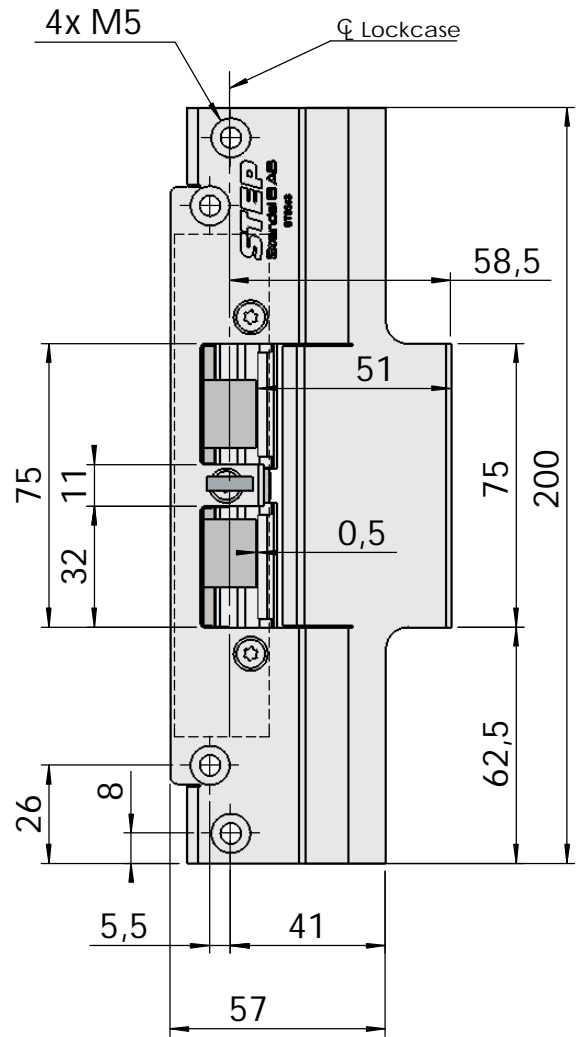

Montering för Connect

This document shall not be copied without owners written allowance and its content shall not be exposed for third part nor be used for unauthorized purpose.

Owner Stendals EI AB	Title/Description STEP 92 med bockad stolpe plös 51mm Montering för Connect
	Drawing no. ST9548 Scale 1:2

Montering för Modul

Owner
Stendals EI AB

Title/Description
**STEP 92 med bockad stolpe plös 51mm
Montering för Modul**

Drawing no.
ST9548

Scale
1:2

This document shall not be copied without owners written allowance and its content shall not be exposed for third part nor be used for unauthorized purpose.